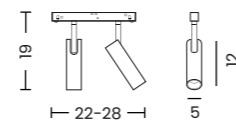

ALFA NIKO 2 TRACK MAGNETIC 2LINE 2X7W CCT SWITCH DIMM

Voltage = 48V	Lumens 507 / 695lm	Beam angle 38°
Light source 2x LED integrated	Kelvins 2800 / 4000 / 6500K	Rotation 350°
Power 24W	Protection level IP20	Tilt 90°
Type of control CCT SWITCH	Material aluminium / PVC	Finish matt

- black AZ6252
- white AZ6514

ALFA NIKO 2 TRACK MAGNETIC 2LINE 2X12W CCT SWITCH DIMM

Voltage = 48V	Lumens 770lm	Beam angle 24°
Light source 2x LED integrated	Kelvins 3000/4000/6000K	Rotation 350°
Power 14W	Protection level IP20	Tilt 90°
Type of control CCT SWITCH	Material aluminium / PVC	Finish matt

- black AZ6253
- white AZ6515

ALFA PORTO TRACK MAGNETIC 2LINE 12W CCT SWITCH DIMM

Voltage = 48V	Lumens 502 / 693lm	Beam angle 31°
Light source 1x LED integrated	Kelvins 2800 / 4000 / 6500K	Power 12W
Protection level IP20	Tilt 310°	Type of control CCT SWITCH
Material aluminium / PVC	Finish matt	

- black AZ6254
- white AZ6516

ALFA OPTICA TRACK MAGNETIC 2LINE 12W CCT SWITCH DIMM

Voltage = 48V	Lumens 524 / 712lm	Beam angle 20° - 60°
Light source 1x LED integrated	Kelvins 2800 / 4000 / 6700K	Rotation 350°
Power 12W	Protection level IP20	Tilt 90°
Type of control CCT SWITCH	Material aluminium / PVC	Finish matt

- black AZ6256
- white AZ6517