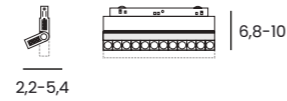

Voltage = 48V	Light source 1x LED integrated	Power 12W
Lumens 1060lm	Kelvins 3000/4000/6000K	Beam angle 28°
Protection level IP20	Type of control CCT SWITCH	Tilt 100°
Material aluminium / PVC	Finish matt / shiny