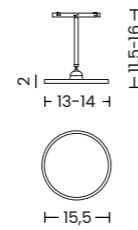

ALFA MITUS TRACK MAGNETIC 2LINE 18W CCT SWITCH DIMM