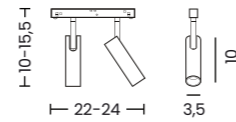

ALFA NIKO 2 TRACK MAGNETIC 2LINE 2X7W CCT SWITCH DIMM

Voltage = 48V	Lumens 507 / 695lm	Beam angle 38°
Light source 2x LED integrated	Kelvins 2800 / 4000 / 6500K	Rotation 350°
Power 24W	Protection level IP20	Tilt 90°
Type of control CCT SWITCH	Material aluminium / PVC	Finish matt

- black AZ6252
- white AZ6514

ALFA NIKO 2 TRACK MAGNETIC 2LINE 2X12W CCT SWITCH DIMM

Voltage = 48V	Lumens 770lm	Beam angle 24°
Light source 2x LED integrated	Kelvins 3000/4000/6000K	Rotation 350°
Power 14W	Protection level IP20	Tilt 90°
Type of control CCT SWITCH	Material aluminium / PVC	Finish matt

- black AZ6253
- white AZ6515

ALFA PORTO TRACK MAGNETIC 2LINE 12W CCT SWITCH DIMM

Voltage = 48V	Lumens 502 / 693lm	Beam angle 31°
Light source 1x LED integrated	Kelvins 2800 / 4000 / 6500K	Power 12W
Protection level IP20	Tilt 310°	Type of control CCT SWITCH
Material aluminium / PVC	Finish matt	

- black AZ6254
- white AZ6516

ALFA OPTICA TRACK MAGNETIC 2LINE 12W CCT SWITCH DIMM

Voltage = 48V	Lumens 524 / 712lm	Beam angle 20° - 60°
Light source 1x LED integrated	Kelvins 2800 / 4000 / 6700K	Rotation 350°
Power 12W	Protection level IP20	Tilt 90°
Type of control CCT SWITCH	Material aluminium / PVC	Finish matt

- black AZ6256
- white AZ6517