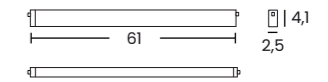

BETA SAGA 230V TRACK MAGNETIC 27W CCT BLUETOOTH

Voltage	Lumens	Light source
230V	2695lm	1x LED integrated
Kelvins	Power	Beam angle
3000 - 6000K	27W	120°
Protection level	Material	Finish
IP20	aluminium / PVC	matt

Type of control
BLUETOOTH

- black AZ5180
- white AZ7239
- beige AZ7342