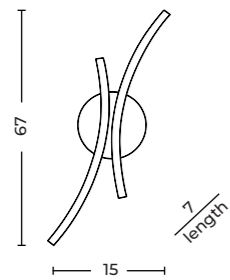

Shiro Wall

- Code/Color
  - AZ6822 gold
  - AZ6823 black
- Finish
  - gold / shiny, black / matt
- Material
  - aluminium / silicone
- Light source
  - 2 x LED integrated
- Power
  - 16W
- Lumens
  - 390lm
- Kelvins
  - 2800K