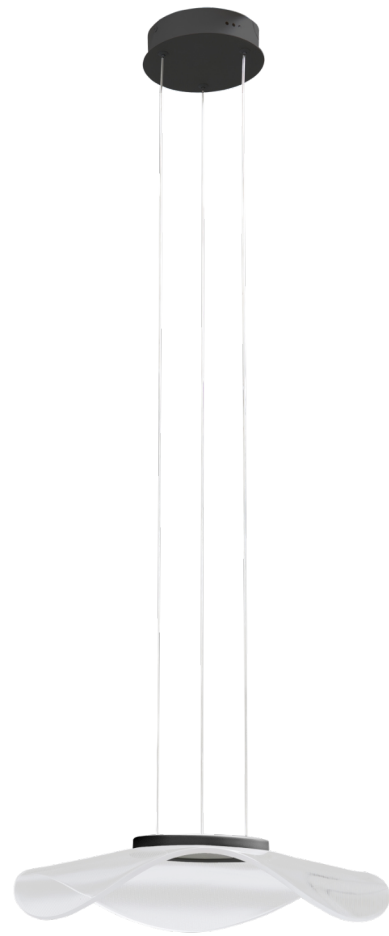

Dragonfly Pendant 3000K Bk

Code/Color	● AZ6791 black / clear
Finish	matt / shiny
Material	aluminium / acrylic
Light source	1 x LED integrated
Power	35W
Lumens	2360lm
Kelvins	3100K

DRAGONFLY TOP 3000K BK

Medusa 50 Pendant 3000K Bk
AZ6788

Medusa 50 Pendant 3000K Bk

Code/Color	● AZ6788 black / clear
Finish	matt / shiny
Material	aluminium / acrylic
Light source	1 x LED integrated
Power	30W
Lumens	2200lm
Kelvins	3100K