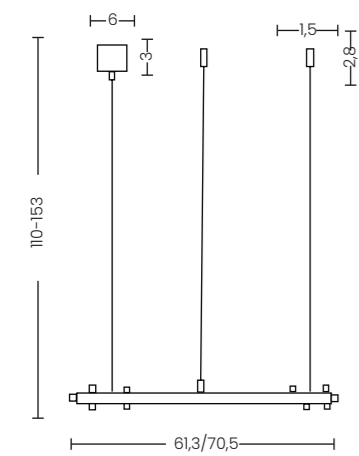

Bubbles
lampbody + shade

1. **Bubbles**
   lampbody round 15
2. black AZ5875
   - gold AZ5877
   - white AZ5876