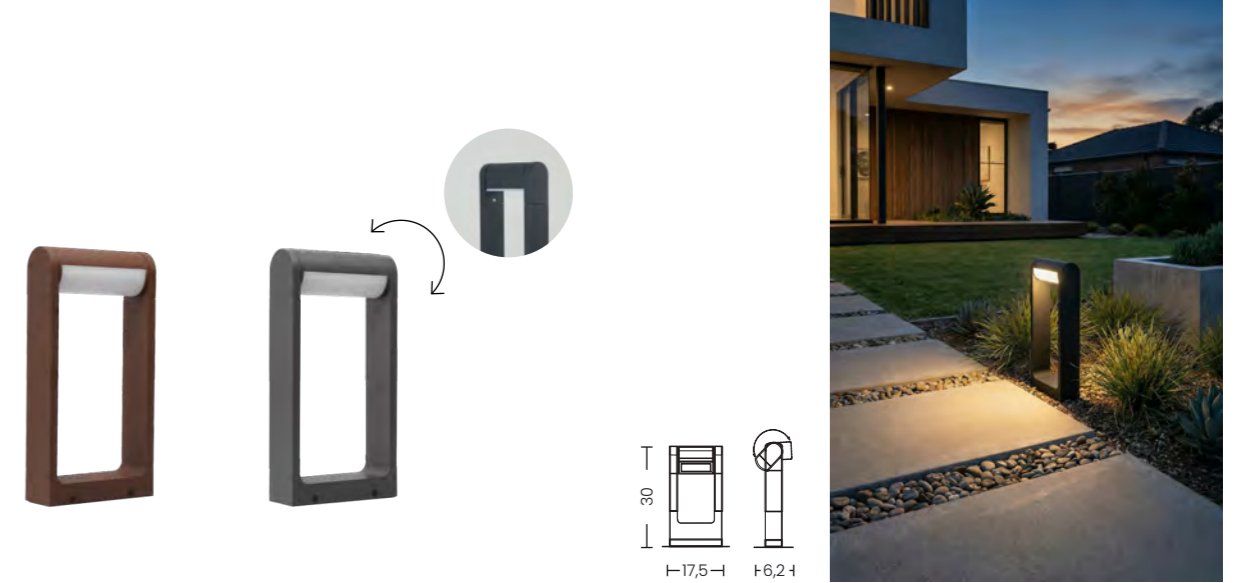

FRAME IP65 30 3000K

Code	Color	Finish	Material	Light Source	Lumens	Kelvins	Protection class
● AZ6638	corten	matt	aluminium / PVC	1 x LED integrated, 12W	960lm	3000K	IP65
● AZ6684	dark grey	matt	aluminium / PVC	1 x LED integrated, 12W	960lm	3000K	IP65
● AZ6760	black	matt	aluminium / PVC	1 x LED integrated, 12W	960lm	3000K	IP65