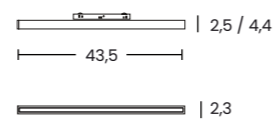

ALFA SAGA TRACK MAGNETIC 2LINE 24W CCT SWITCH DIMM

Voltage = 48V	Lumens 940 / 1062lm	Beam angle 104°
Light source 1x LED integrated	Kelvins 3000 / 4000 / 7100K	Power 24W
Protection level IP20	Type of control CCT SWITCH	Material aluminium / PVC
Finish matt		

- black AZ6237
- white AZ6499