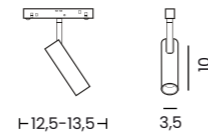

Voltage = 48V	Lumens 254 / 347lm	Beam angle 37°
Light source 1x LED integrated	Kelvins 2780 / 4000 / 6300K	Rotation 350°
Power 20W	Protection level IP20	Tilt 90°
Type of control CCT SWITCH	Material aluminium / PVC	Finish matt