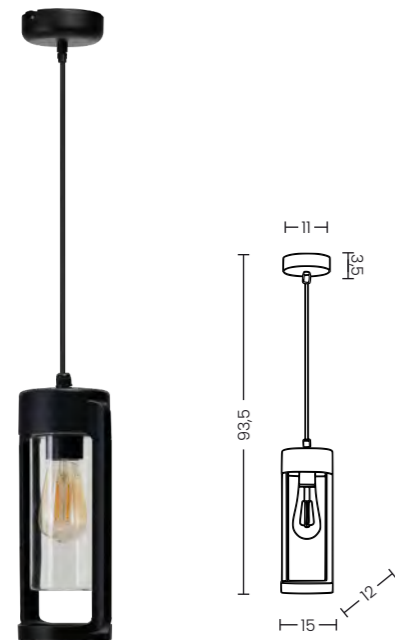

LANTERN PENDANT E27 IP54 BK

Code	Color	Finish	Material	Light Source	Protection class
● AZ6829	black / clear	matt / shiny	aluminium / glass	1 x E27, 20W	IP54