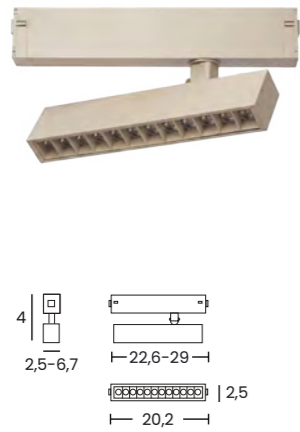

BETA SANDERS 230V TRACK MAGNETIC 9W 3000/4000K

Voltage 230V	Kelvins / Lumens 3000K 666lm 4000K 700lm	Light source 1x LED integrated
Power 9W	Beam angle 24°	Protection level IP20
Type of control dimmable	Tilt 90°	Rotation 350°
Material aluminium / PVC	Finish matt	

- 3000K black AZ5193
- 4000K black AZ5194
- 3000K beige AZ7355
- 4000K beige AZ7356