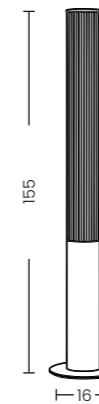

EBRO 155 80 IP65 32W 3000K BK

Code	Color	Finish	Material	Light Source	Lumens	Kelvins	Protection class
● AZ6768	black / clear	matt / shiny	aluminium / PVC	1 x LED integrated, 32W	2560lm	3000K	IP65