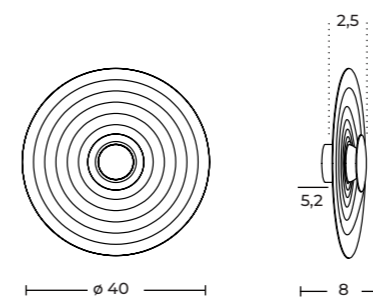

RIPPLE WALL

Ripple Wall 40 Beige
AZ6579

Ripple Wall 50 Auburn
AZ6582

Ripple Wall 40

Code/Color	<ul style="list-style-type: none"> ● AZ6579 beige / black ● AZ6580 auburn / black
Finish	matt / matt
Material	aluminium / aluminium
Light source	1 x LED integrated
Power	6W
Lumens	108lm
Kelvins	2740K