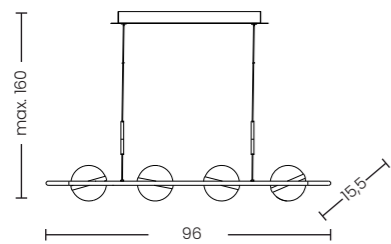

Astrid 4 Pendant DIMM Bk

Code/Color	● AZ6892 black / clear
Finish	matt / shiny
Material	aluminium / glass
Light source	4 x LED integrated
Power	34W
Kelvins	3000K
Dimmable	yes
Type of control	3-STEP DIMMER