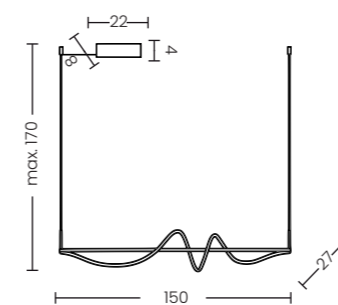

Virgo Pendant 150 3-Step DIMM Bk

Code/Color	● AZ7152 black
Finish	matt
Material	aluminium / acrylic
Light source	1 x LED integrated
Power	35W
Kelvins	3000K
Dimmable	yes
Type of control	3-STEP DIMMER