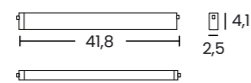

BETA SAGA 230V TRACK MAGNETIC 18W 3000/4000K