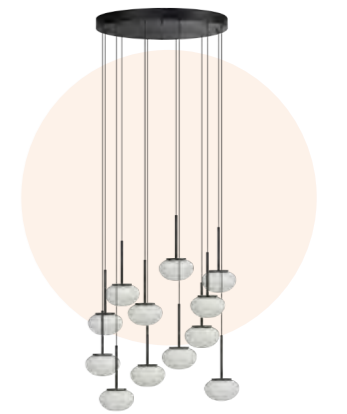

SERENITY 12 BK

Serenity 12 Bk
AZ6534

Adjustable shade position

Serenity 12 Bk

Code/Color	● AZ6534 black / white
Finish	matt / matt
Material	aluminium / glass
Light source	12 x LED integrated
Power	84W
Lumens	3200lm
Kelvins	3000K