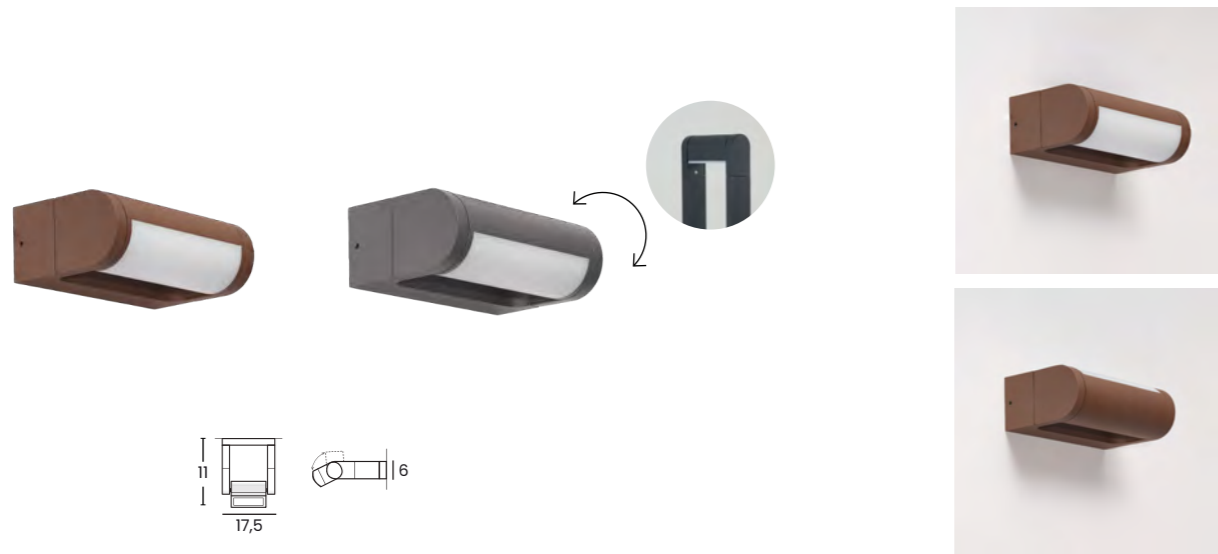

FRAME IP65 WALL 3000K

Code	Color	Finish	Material	Light Source	Lumens	Kelvins	Protection class
● AZ6635	corten	matt	aluminium / PVC	1 x LED integrated, 12W	960lm	3000K	IP65
● AZ6633	dark grey	matt	aluminium / PVC	1 x LED integrated, 12W	960lm	3000K	IP65
● AZ7014	black	matt	aluminium / PVC	1 x LED integrated, 12W	960lm	3000K	IP65