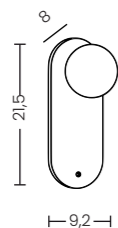

Amoro Wall CCT DIMM

Code/Color	○ AZ6720 white / white ● AZ6721 black / white
Finish	matt / matt
Material	aluminium / PVC
Light source	1 x LED integrated
Power	2W
Kelvins	3000 / 4000 / 6000K
Dimmable	yes
CCT	yes
Type of control	CCT, Dimmable