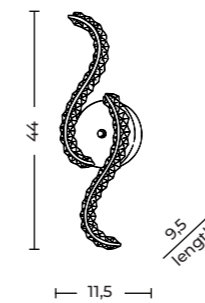

BARLETTA WALL GO

Barletta Wall Go
AZ6906

Barletta Wall Go

Code/Color	● AZ6906 rose gold / clear
Finish	shiny / shiny
Material	aluminium / crystal
Light source	1 x LED integrated
Power	18W
Kelvins	3000K

VALIRA WALL RGO

Valira Wall Rgo

Code/Color	● AZ6912 rose gold / clear
Finish	shiny / shiny
Material	aluminium / crystal
Light source	2 x LED integrated
Power	20W
Kelvins	3000K