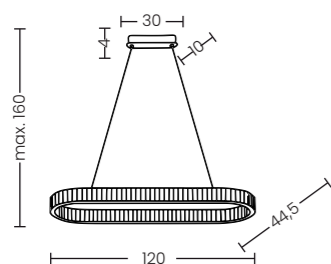

SPARK OVAL PENDANT 120 CCT DIMM + REMOTE CONTROL

Spark Oval Pendant 120 CCT DIMM Ch + Remote Control
AZ6710

Spark Oval Pendant 120 CCT DIMM + Remote Control

Code/Color	● AZ6710 chrome / clear ● AZ6711 gold / clear
Finish	shiny / shiny
Material	aluminium / crystal
Light source	2 x LED integrated
Power	71W
Kelvins	3000 - 6000K
Dimmable	yes
CCT	yes
Remote Control	yes
Type of control	REMOTE CONTROL