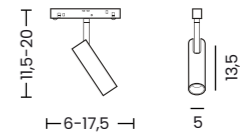

ALFA NIKO TRACK MAGNETIC 2LINE 7W CCT SWITCH DIMM

Voltage = 48V	Lumens 254 / 347lm	Beam angle 37°
Light source 1x LED integrated	Kelvins 2780 / 4000 / 6300K	Rotation 350°
Power 20W	Protection level IP20	Tilt 90°
Type of control CCT SWITCH	Material aluminium / PVC	Finish matt

- black AZ6249
- white AZ6511

ALFA NIKO TRACK MAGNETIC 2LINE 12W CCT SWITCH DIMM

Voltage = 48V	Lumens 572 / 772lm	Beam angle 41°
Light source 1x LED integrated	Kelvins 2800 / 4000 / 6700K	Rotation 350°
Power 7W	Protection level IP20	Tilt 90°
Type of control CCT SWITCH	Material aluminium / PVC	Finish matt

- black AZ6250
- white AZ6512

ALFA NIKO TRACK MAGNETIC 2LINE 20W CCT SWITCH DIMM

Voltage = 48V	Lumens 956 / 1232lm	Beam angle 45°
Light source 1x LED integrated	Kelvins 2900 / 4000 / 6600K	Rotation 350°
Power 12W	Protection level IP20	Tilt 90°
Type of control CCT SWITCH	Material aluminium / PVC	Finish matt

- black AZ6251
- white AZ6513