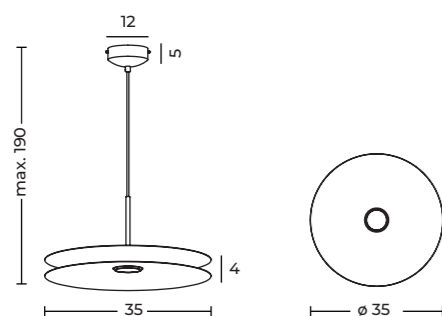

RIPPLE WALL

Ripple Wall 40 Beige
AZ6579

Ripple Wall 50 Auburn
AZ6582

Ripple Wall 40

Code/Color	<ul style="list-style-type: none"> ● AZ6579 beige / black ● AZ6580 auburn / black
Finish	matt / matt
Material	aluminium / aluminium
Light source	1 x LED integrated
Power	6W
Lumens	108lm
Kelvins	2740K