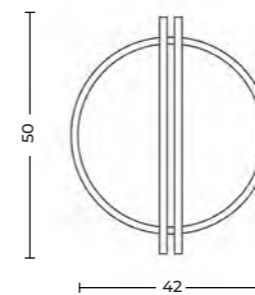

SATURN WALL 3000K

Saturn 52 Wall 3000K

Code/Color	● AZ6662 brown / black
Finish	stone / matt
Material	stone / aluminium / silicone
Light source	2 x LED integrated
Power	20W
Lumens	148lm
Kelvins	2850K

Saturn 72 Wall 3000K

Code/Color	● AZ6663 brown / black
Finish	stone / matt
Material	stone / aluminium / silicone
Light source	2 x LED integrated
Power	29W
Lumens	276lm
Kelvins	3000K