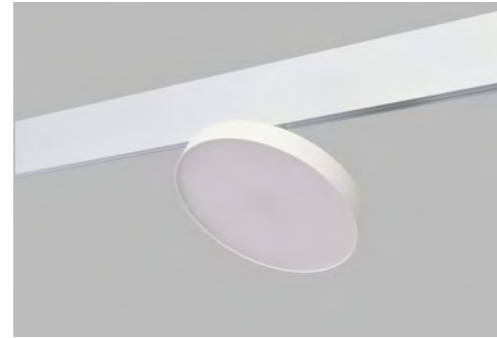

ALFA MITUS TRACK MAGNETIC 2LINE 18W CCT SWITCH DIMM