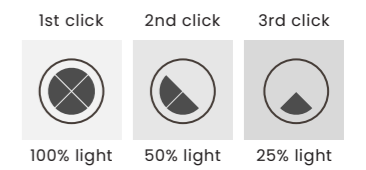

3-STEP DIMM SYSTEM