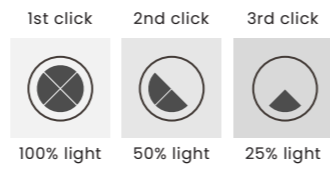

3-STEP DIMM SYSTEM