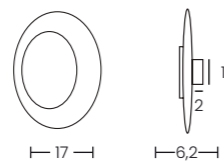

ALEXANDRIA WALL

Code	Color	Finish	Material	Light Source	Lumens	Kelvins	Protection class
● AZ6558	black	matt	aluminium / PVC	1 x LED integrated, 8W	357lm	3000K	IP20