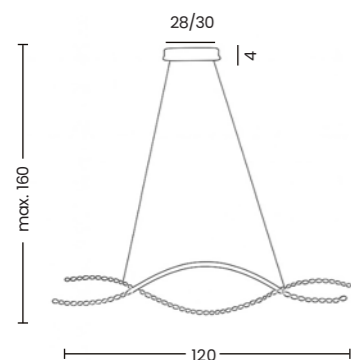

SPARK WAVES PENDANT CCT DIMM + REMOTE CONTROL

Spark Waves Pendant 120 CCT DIMM Go + Remote Control
AZ6563

Remote Control

- Spark Waves Pendant 120 Cct DIMM Ch + Remote Control**
- Control
 - Code/Color ● AZ6562 chrome / clear
 - Code/Color ● AZ6563 gold / clear
 - Finish shiny / shiny
 - Material aluminium / glass
 - Light source 2 x LED integrated
 - Power 68W
 - Lumens 4465lm
 - Kelvins 3000 - 4000K
 - Dimmable yes
 - CCT yes
 - Remote Control yes
 - Type of control REMOTE CONTROL