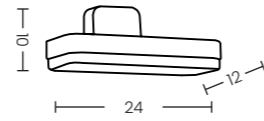

OPLO WALL 3000K IP54