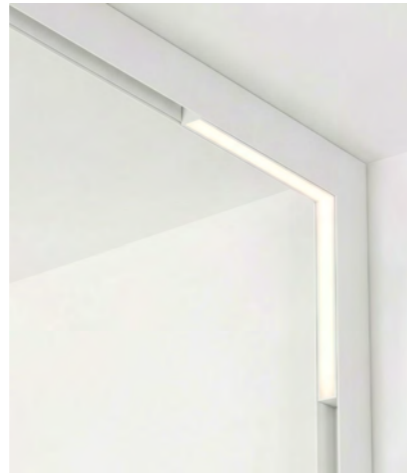

ALFA SAGA TRACK MAGNETIC 2LINE CORNER B 24W CCT SWITCH DIMM

Voltage ~ 48V	Lumens 672 / 764lm	Beam angle 69°
Light source 1x LED integrated	Kelvins 2900 / 4000 / 7160K	Power 24W
Protection level IP20	Type of control CCT SWITCH	Material aluminium / PVC
Finish matt		

- black _____ AZ6245
- white _____ AZ6507