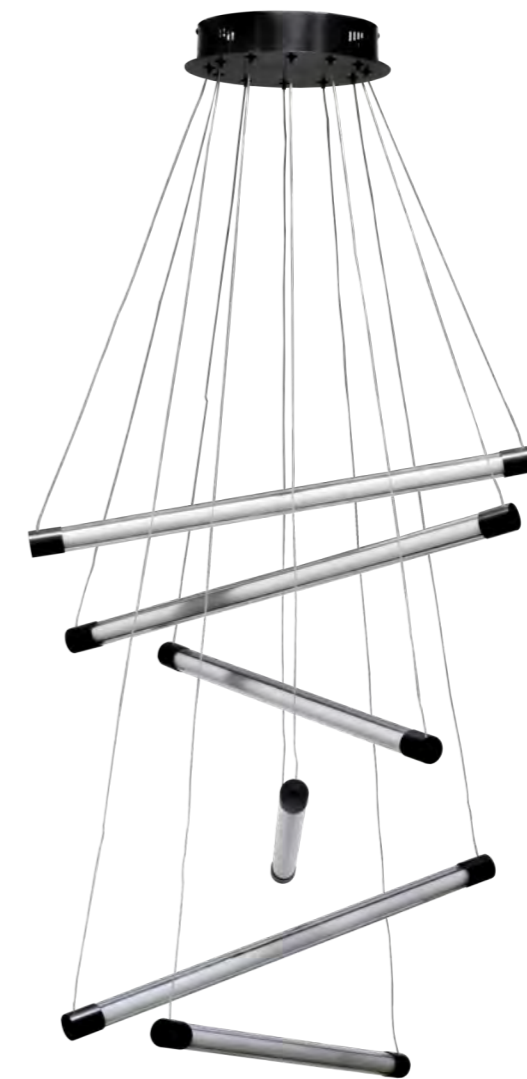

PALOS 6 3-STEP DIMM BK

Palos 6 3-Step DIMM BK
AZ6778

Palos 6 3-Step DIMM Bk

- Code/Color ● AZ6778 black / clear
- Finish brushed / shiny
- Material aluminium / glass
- Light source 6 x LED integrated
- Power 57W
- Lumens 3035lm
- Kelvins 3000K
- Dimmable yes
- Type of control 3-STEP DIMMER