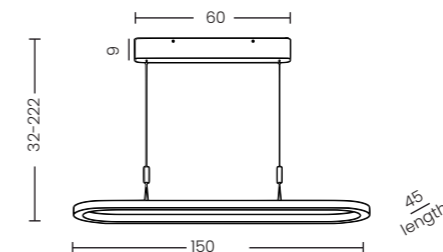

Layla 150 3000K DIMM

Code/Color	○ AZ6757 white ● AZ6758 black ● AZ6759 beige
Finish	matt
Material	aluminium / silicone
Light source	1 x LED integrated
Power	60W
Kelvins	3000K
Dimmable	yes
Type of control	TRIAC DIMMER