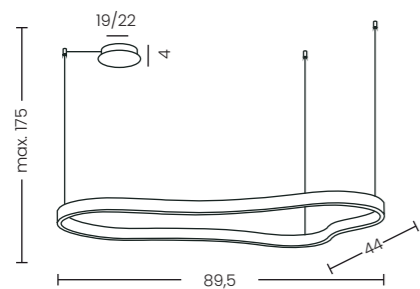

MIRABELLA 90 3000K DIMM

Mirabella 90 3000K DIMM Wh
AZ6752

Mirabella 90 3000K DIMM Bk
AZ6744

Mirabella 90 3000K DIMM

Code/Color	● AZ6744 black ○ AZ6752 white
Finish	matt
Material	aluminium / silicone
Light source	1 x LED integrated
Power	48W
Lumens	3840lm
Kelvins	3000K
Dimmable	yes
Type of control	TRIAC DIMMER