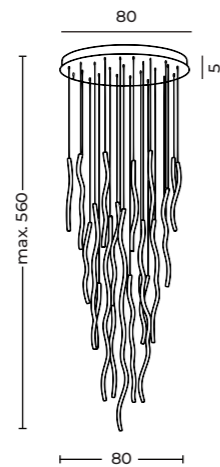

FLOW 41 PENDANT 3-STEP DIMM 3000K

Flow 41 Pendant 3-Step DIMM 3000K

- Code/Color ● AZ6818 gold
  ● AZ6819 black
- Finish shiny
- Material aluminium / PVC
- Light source 41 x LED integrated
- Power 324W
- Kelvins 3000K
- Dimmable yes
- Type of control 3-STEP DIMMER

3-STEP DIMM SYSTEM