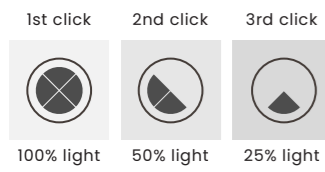

3-STEP DIMM SYSTEM

Virgo Pendant 120 3-Step DIMM Bk

Code/Color	● AZ7151 black
Finish	matt
Material	aluminium / acrylic
Light source	1 x LED integrated
Power	28W
Kelvins	3000K
Dimmable	yes
Type of control	3-STEP DIMMER

Virgo Floor DIMM Bk

Code/Color	● AZ7153 black
Finish	matt
Material	aluminium / acrylic
Light source	1 x LED integrated
Power	35W
Kelvins	3000K
Dimmable	yes
Type of control	FOOT DIMMER