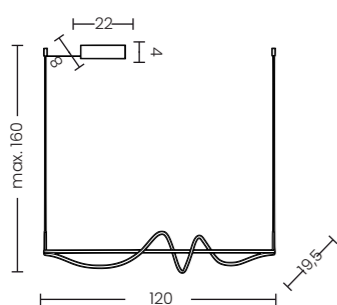

VIRGO PENDANT 120 3-STEP DIMM BK & VIRGO FLOOR DIMM BK

3-STEP DIMM SYSTEM

Virgo Pendant 120 3-Step DIMM Bk

Code/Color	● AZ7151 black
Finish	matt
Material	aluminium / acrylic
Light source	1 x LED integrated
Power	28W
Kelvins	3000K
Dimmable	yes
Type of control	3-STEP DIMMER

Virgo Floor DIMM Bk

Code/Color	● AZ7153 black
Finish	matt
Material	aluminium / acrylic
Light source	1 x LED integrated
Power	35W
Kelvins	3000K
Dimmable	yes
Type of control	FOOT DIMMER

VIRGO PENDANT 150 3-STEP DIMM BK

Virgo Pendant 150 3-Step DIMM Bk

Code/Color	● AZ7152 black
Finish	matt
Material	aluminium / acrylic
Light source	1 x LED integrated
Power	35W
Kelvins	3000K
Dimmable	yes
Type of control	3-STEP DIMMER