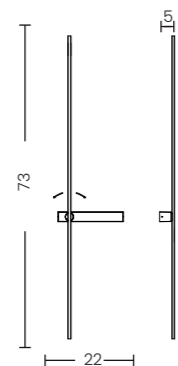

CASTOR WALL 70 CCT SWITCH

Castor Wall 70 CCT Switch WH
AZ7086

Castor Wall 70 CCT Switch BK
AZ7087

Castor Wall 70 CCT Switch

Code/Color	○ AZ7086 white ● AZ7087 black
Finish	matt
Material	aluminium / silicone
Light source	1 x LED integrated
Power	6W
Kelvins	3000 / 4000 / 6000K
CCT	yes
Type of control	CCT SWITCH