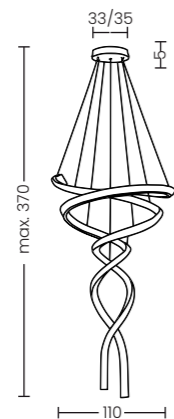

SPARK SPIRAL XXL CCT SWITCH DIMM

Spark Spiral XXL CCT Switch DIMM Go
AZ6898

Spark Spiral XXL CCT Switch DIMM Ch
AZ6897

Spark Spiral XXL CCT Switch DIMM Ch

Code/Color	● AZ6897 chrome / clear
Code/Color	● AZ6898 gold / clear
Finish	shiny / shiny
Material	aluminium / crystal
Light source	2 x LED integrated
Power	280W
Kelvins	3000 / 3500 / 4000K
Dimmable	yes
CCT	yes
Type of control	CCT SWITCH, TRIAC DIMMER