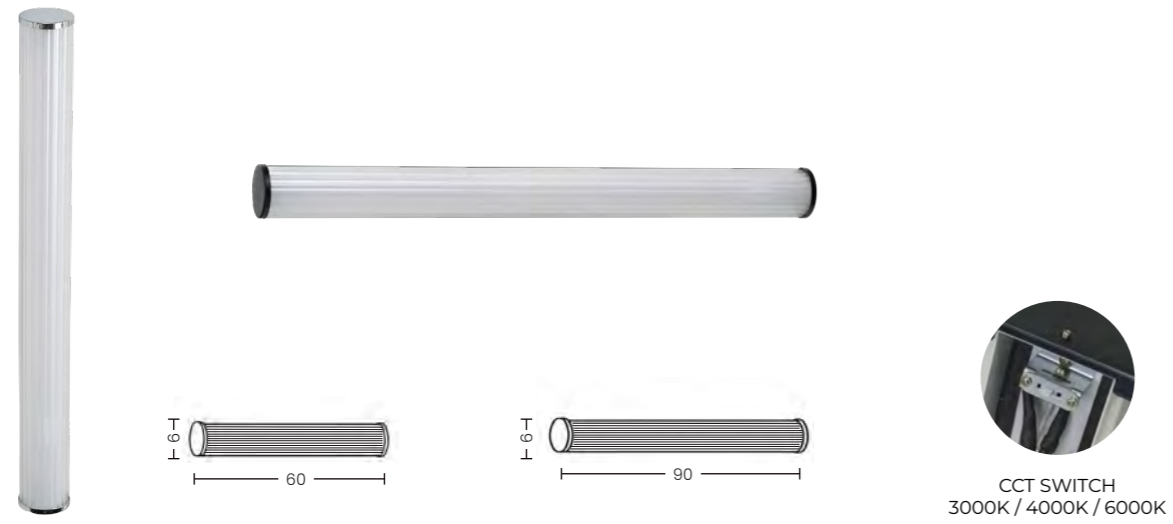

PRONTO WALL 60 IP44 CCT SWITCH