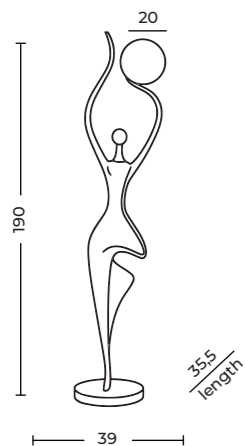

FRP / aluminium / glass

Light source

1 x E27 only LED

BARLETTA 60 TOP & PENDANT 3-STEP DIMM

Barletta 60 Top 3-Step DIMM Go
AZ6902

Barletta 60 Top 3-Step DIMM Go

Code/Color	● AZ6902 rose gold / clear
Finish	shiny / shiny
Material	aluminium / crystal
Light source	1 x LED integrated
Power	60W
Kelvins	3000K
Dimmable	yes
Type of control	3-STEP DIMMER