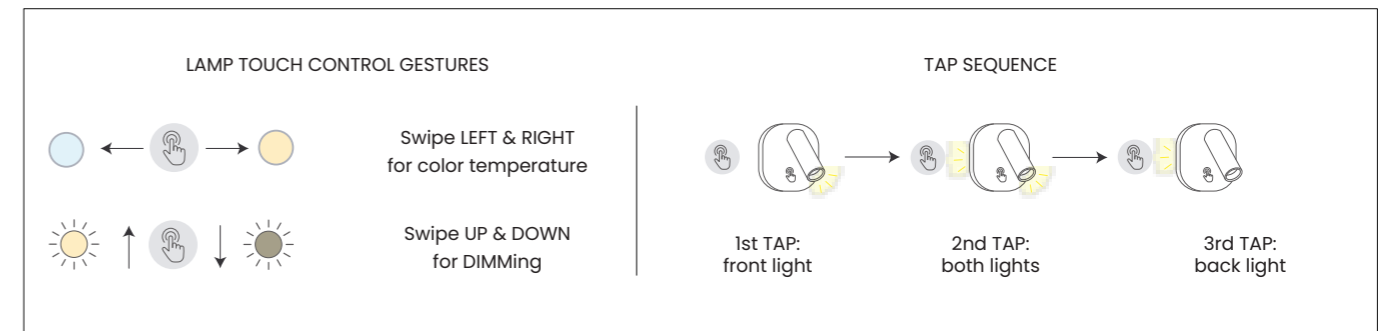

Lara 3W+6W 3-Step CCT DIMM Wh
AZ7016

Lara 3W+6W 3-Step CCT

Code/Color	○ AZ7016 white ● AZ7017 black
Finish	matt
Material	aluminium
Light source	2 x LED integrated
Power	9W
Lumens	240 / 480lm
Kelvins	3000 / 4000 / 6000K
Dimmable	yes
CCT	yes
Type of control	CCT, Dimmable