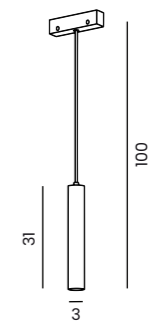

Voltage 48V	Lumens 560lm	Light source 1x LED integrated
Kelvins 3000/4000/6000K	Power 7W	Protection level IP20
Type of control CCT	Material aluminium / PVC	Finish matt

● black AZ5405