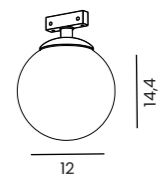

Voltage 48V	Lumens 450lm	Light source 1x LED integrated
Kelvins 3000/4000/6000K	Power 5W	Protection level IP20
Type of control CCT	Material glass / PVC	Finish matt

o white AZ6974