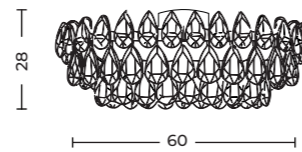

FRP / aluminium / glass

Light source

1 x E27 only LED

BARLETTA 60 TOP & PENDANT 3-STEP DIMM

Barletta 60 Top 3-Step DIMM Go
AZ6902

Barletta 60 Top 3-Step DIMM Go

Code/Color	● AZ6902 rose gold / clear
Finish	shiny / shiny
Material	aluminium / crystal
Light source	1 x LED integrated
Power	60W
Kelvins	3000K
Dimmable	yes
Type of control	3-STEP DIMMER