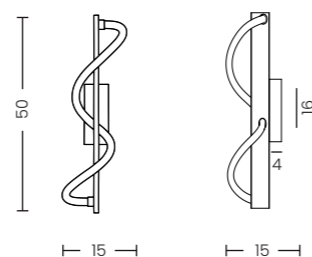

PESCARA PENDANT 120 3-STEP DIMM BK & PESCARA WALL BK

3-STEP DIMM SYSTEM

1st click	2nd click	3rd click
100% light	50% light	25% light

Pescara Pendant 120 3-Step DIMM Bk

Code/Color	● AZ6745 black / white
Finish	matt / matt
Material	aluminium / silicone
Light source	1 x LED integrated
Power	25W
Lumens	2000lm
Kelvins	3000K
Dimmable	yes
Type of control	3-STEP DIMMER

Pescara Wall Bk

Code/Color	● AZ6747 black / white
Finish	matt / matt
Material	aluminium / silicone
Light source	1 x LED integrated
Power	10W
Lumens	800lm
Kelvins	3000K

PESCARA PENDANT 150 3-STEP DIMM BK

Pescara Pendant 150 3-Step DIMM Bk

Code/Color	● AZ6746 black / white
Finish	matt / matt
Material	aluminium / silicone
Light source	1 x LED integrated
Power	33W
Lumens	2640lm
Kelvins	3000K
Dimmable	yes
Type of control	3-STEP DIMMER