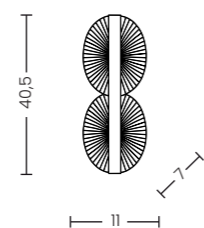

Pond 40 Wall Champagne

- Code/Color: ● AZ6781 champagne / clear
- Finish: matt / shiny
- Material: aluminium / acrylic
- Light source: 1 x LED integrated
- Power: 12W
- Lumens: 887lm
- Kelvins: 3000K