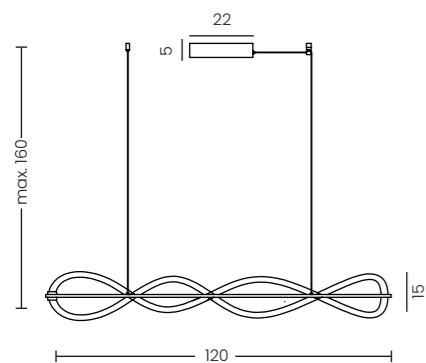

PESCARA PENDANT 120 3-STEP DIMM BK & PESCARA WALL BK

3-STEP DIMM SYSTEM

1st click	2nd click	3rd click
100% light	50% light	25% light

Pescara Pendant 120 3-Step DIMM Bk

Code/Color	● AZ6745 black / white
Finish	matt / matt
Material	aluminium / silicone
Light source	1 x LED integrated
Power	25W
Lumens	2000lm
Kelvins	3000K
Dimmable	yes
Type of control	3-STEP DIMMER

Pescara Wall Bk

Code/Color	● AZ6747 black / white
Finish	matt / matt
Material	aluminium / silicone
Light source	1 x LED integrated
Power	10W
Lumens	800lm
Kelvins	3000K

PESCARA PENDANT 150 3-STEP DIMM BK

Pescara Pendant 150 3-Step DIMM Bk

Code/Color	● AZ6746 black / white
Finish	matt / matt
Material	aluminium / silicone
Light source	1 x LED integrated
Power	33W
Lumens	2640lm
Kelvins	3000K
Dimmable	yes
Type of control	3-STEP DIMMER