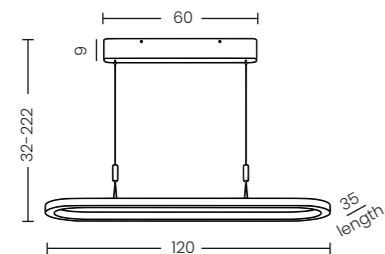

LAYLA 120 3000K DIMM

Layla 120 3000K DIMM Wh
AZ6754

Layla 120 3000K DIMM Bk
AZ6755

Layla 120 3000K DIMM Beige
AZ6756

Layla 120 3000K DIMM

Code/Color	○ AZ6754 white ● AZ6755 black ● AZ6756 beige
Finish	matt
Material	aluminium / silicone
Light source	1 x LED integrated
Power	50W
Kelvins	3000K
Dimmable	yes
Type of control	TRIAC DIMMER