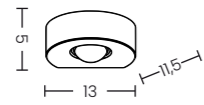

FIGARO WALL IP54 3000K BK