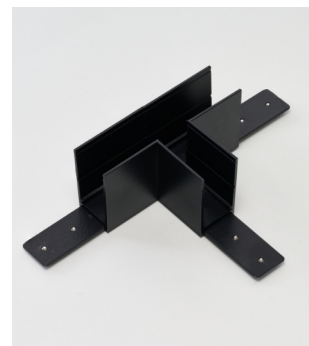

BETA TRACK MAGNETIC57 230V CONNECTOR T A

Color/Code	● black	○ white	● beige
	AZ6701	AZ6704	AZ7385