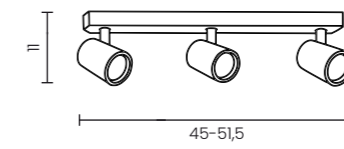

EXO 1 BEIGE

Code	Color	Finish	Material	Light Source	Protection class
● AZ7111	beige	matt	aluminium	1 x GU10, 40W	IP20

EXO 2 BEIGE

Code	Color	Finish	Material	Light Source	Protection class
● AZ7112	beige	matt	aluminium	2 x GU10, 40W	IP20

EXO 3 BEIGE

Code	Color	Finish	Material	Light Source	Protection class
● AZ7113	beige	matt	aluminium	3 x GU10, 40W	IP20