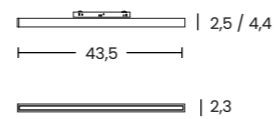

- black AZ6285
- white AZ7248

ALFA SAGA TRACK MAGNETIC CORNER A 24W DALI CCT DIMM

Voltage = 48V	Lumens 909 / 1032lm	Beam angle 104°
Light source 1x LED integrated	Kelvins 2900 / 4000 / 7274K	Power 24W
Protection level IP20	Type of control CCT SWITCH	Material aluminium / PVC
Finish matt		