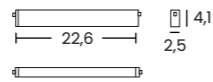

BETA SAGA 230V TRACK MAGNETIC 9W CCT BLUETOOTH

Voltage	Lumens	Light source
230V	806lm	1x LED integrated
Kelvins	Power	Beam angle
3000 - 6000K	9W	120°
Protection level	Material	Finish
IP20	aluminium / PVC	matt

Type of control
BLUETOOTH

- black AZ5178
- white AZ7241
- beige AZ7340