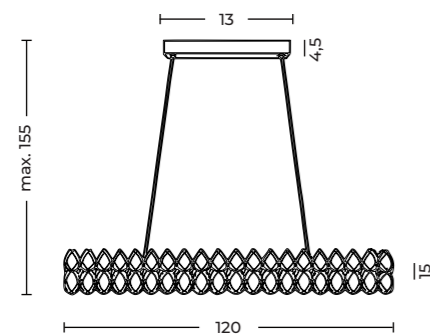

BARLETTA 120 OVAL 3-STEP DIMM GO

Barletta 120 Oval 3-Step DIMM Go
AZ6905

3-STEP DIMM SYSTEM

Barletta 120 Oval 3-Step DIMM Go

- Code/Color ● AZ6905 rose gold / clear
- Finish shiny / shiny
- Material aluminium / crystal
- Light source 1 x LED integrated
- Power 120W
- Kelvins 3000K
- Dimmable yes
- Type of control 3-STEP DIMMER