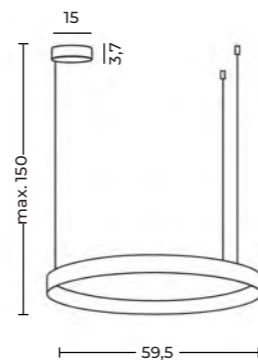

KRYPTON PENDANT 60 3-STEP CCT & KRYPTON TOP 60 3-STEP CCT

Krypton Pendant 60 3-Step CCT

Code/Color	● AZ6664 black / brown
Finish	matt / stone
Material	aluminium / gypsum / PVC
Light source	1 x LED integrated
Power	37W
Lumens	1200lm
Kelvins	2930 / 6100K
CCT	yes
Type of control	3-STEP CCT

Krypton Top 60 3-Step CCT

Code/Color	● AZ6665 black / brown
Finish	matt / stone
Material	aluminium / gypsum / PVC
Light source	1 x LED integrated
Power	37W
Lumens	1200lm
Kelvins	2930 / 6100K
CCT	yes
Type of control	3-STEP CCT

MOONS 3-STEP CCT WALL

Moons 3-Step CCT Wall

Code/Color	● AZ6666 brown / black
Finish	stone / matt
Material	stone / aluminium / silicone
Light source	2 x LED integrated
Power	31W
Lumens	193lm
Kelvins	2800 / 4000 / 5490K
CCT	yes
Type of control	3-STEP CCT