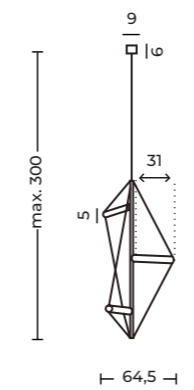

ORION BK

Orion Bk
 Code/Color ● AZ6535 black / white
 Finish matt / matt
 Material aluminium / PVC
 Light source 3 x LED integrated
 Power 32W
 Lumens 1500lm
 Kelvins 3000K

ZOE 60 3-STEP DIMM BK

Zoe 60 3-Step DIMM Bk
AZ6779