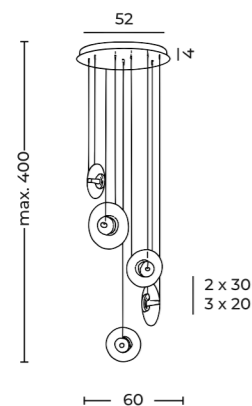

3-STEP DIMM SYSTEM

ANDORA PENDANT 5 3-STEP DIMM

3-STEP DIMM SYSTEM

Andora Pendant 5 3-Step DIMM Amber
AZ6886

Andora Pendant 5 3-Step DIMM Smoky
AZ6887

Andora Pendant 5 3-Step DIMM

- Code/Color
 - AZ6886 amber / brass
 - AZ6887 smoky / black
- Finish: shiny / satin
- Material: glass / aluminium
- Light source: 5 x LED integrated
- Power: 44W
- Kelvins: 3000K
- Dimmable: yes
- Type of control: 3-STEP DIMMER