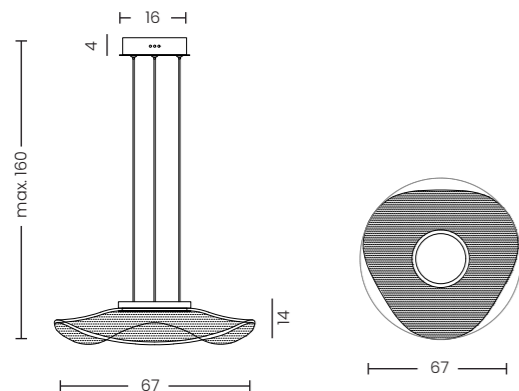

Medusa 70 Pendant 3000K BK

Code/Color	● AZ6789 black / clear
Finish	matt / shiny
Material	aluminium / acrylic
Light source	1 x LED integrated
Power	30W
Lumens	2170lm
Kelvins	3100K