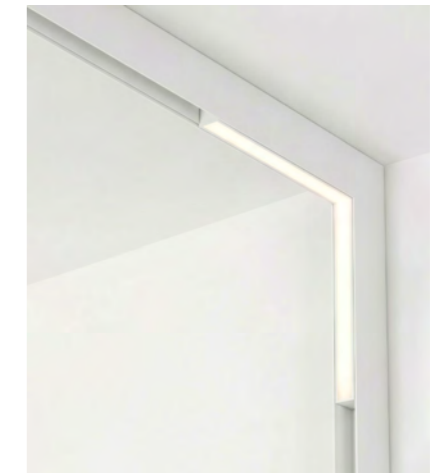

ALFA SAGA TRACK MAGNETIC CORNER B 24W DALI CCT DIMM

Voltage = 48V	Lumens 672 / 764lm	Beam angle 69°
Light source 1x LED integrated	Kelvins 2900 / 4000 / 7160K	Power 24W
Protection level IP20	Type of control CCT SWITCH	Material aluminium / PVC
Finish matt		

- black _____ AZ6289
- white _____ AZ7250