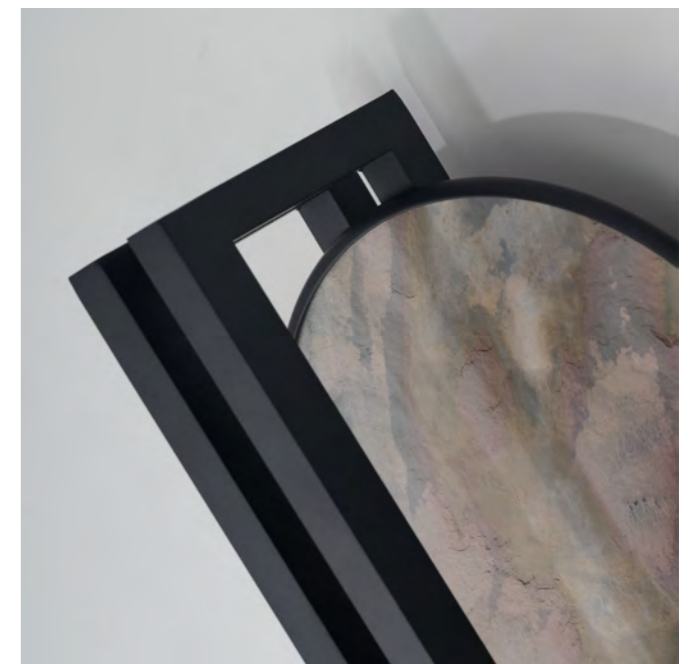

KRYPTON PENDANT 60 3-STEP CCT & KRYPTON TOP 60 3-STEP CCT

Krypton Pendant 60 3-Step CCT

Code/Color	● AZ6664 black / brown
Finish	matt / stone
Material	aluminium / gypsum / PVC
Light source	1 x LED integrated
Power	37W
Lumens	1200lm
Kelvins	2930 / 6100K
CCT	yes
Type of control	3-STEP CCT

Krypton Top 60 3-Step CCT

Code/Color	● AZ6665 black / brown
Finish	matt / stone
Material	aluminium / gypsum / PVC
Light source	1 x LED integrated
Power	37W
Lumens	1200lm
Kelvins	2930 / 6100K
CCT	yes
Type of control	3-STEP CCT

MOONS 3-STEP CCT WALL

Moons 3-Step CCT Wall

Code/Color	● AZ6666 brown / black
Finish	stone / matt
Material	stone / aluminium / silicone
Light source	2 x LED integrated
Power	31W
Lumens	193lm
Kelvins	2800 / 4000 / 5490K
CCT	yes
Type of control	3-STEP CCT