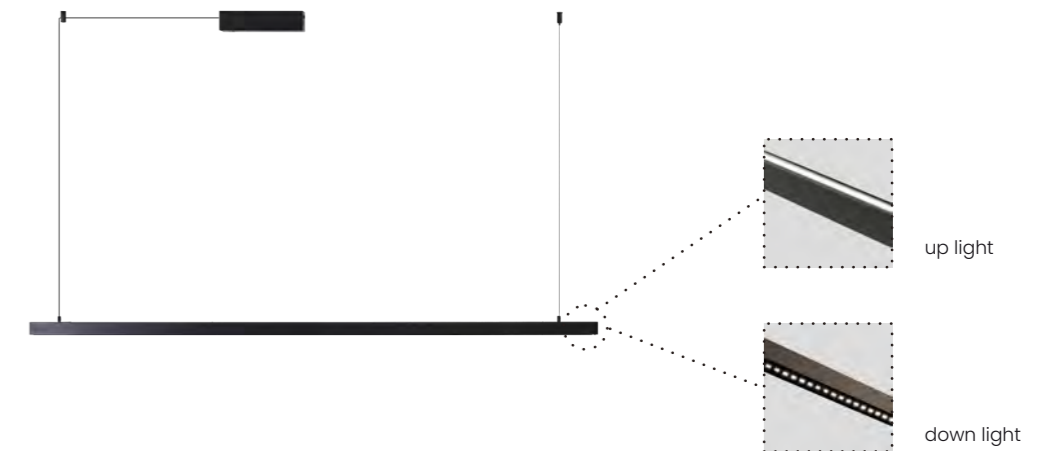

DELTA TRACK MAGNETIC SUPER SLIM PENDANT 150 SET 32W+10W BK

up light

down light

Voltage 48V	Lumens 3360lm	Light source 2x LED integrated
Kelvins 3000/4000/6000K	Power 32W + 10W	Protection level IP20
Type of control CCT	Material aluminium / PVC	Finish matt

● black AZ6998