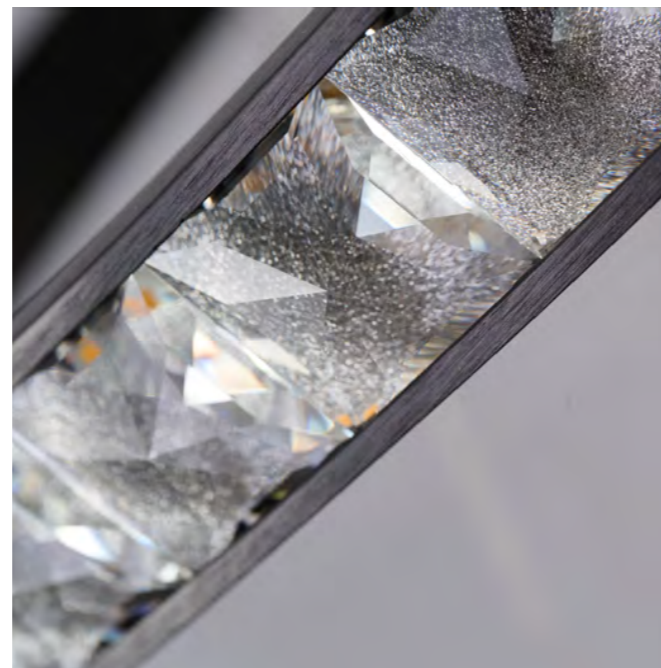

AZALEA 60 3-STEP DIMM BK

Azalea 60 3-Step DIMM Bk
AZ6772

3-STEP DIMM SYSTEM

Azalea 60 3-Step DIMM Bk

- Code/Color ● AZ6772 black / clear
- Finish brushed / shiny
- Material aluminium / crystal
- Light source 1 x LED integrated
- Power 30W
- Lumens 1480lm
- Kelvins 2936K
- Dimmable yes
- Type of control 3-STEP DIMMER