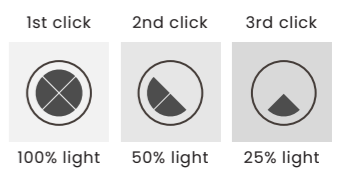

3-STEP DIMM SYSTEM