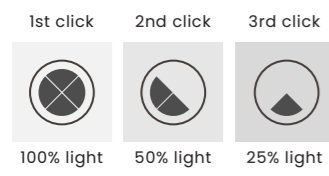

3-STEP DIMM SYSTEM

Meadow 4 3-Step DIMM Go

Code/Color	● AZ6775 gold / clear
Finish	brushed / shiny
Material	aluminium / PVC
Light source	4 x LED integrated
Power	17W
Lumens	1028lm
Kelvins	2961K
Dimmable	yes
Type of control	3-STEP DIMMER

Meadow 6 3-Step DIMM Go

Code/Color	● AZ6776 gold / clear
Finish	brushed / shiny
Material	aluminium / PVC
Light source	6 x LED integrated
Power	24W
Lumens	1472lm
Kelvins	2942K
Dimmable	yes
Type of control	3-STEP DIMMER