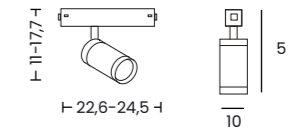

Voltage 230V	Lumens 1234lm	Light source 1x LED integrated
Kelvins 3000 - 6000K	Power 18W	Beam angle 24°
Protection level IP20	Type of control BLUETOOTH	Tilt 90°
Rotation 350°	Material aluminium / PVC	Finish matt