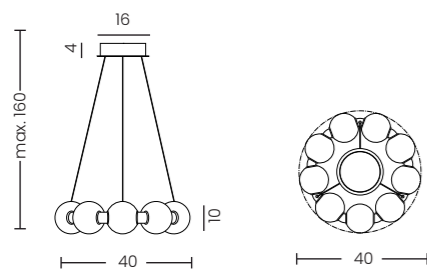

PERLA PENDANT 40 3-STEP DIMM BK

Perla Pendant 40 3-Step DIMM Bk
AZ6894

3-STEP DIMM SYSTEM

Perla Pendant 40 3-Step DIMM Bk

- Code/Color ● AZ6894 black / white
- Finish matt / matt
- Material aluminium / glass
- Light source 9 x LED integrated
- Power 19W
- Lumens 1520lm
- Kelvins 3000K
- Dimmable yes
- Type of control 3-STEP DIMMER