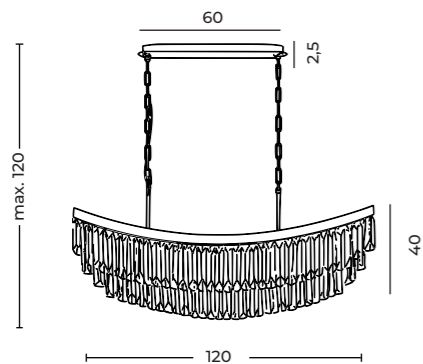

Zambezi 120 Pendant Go

Code/Color	● AZ6913 rose gold / clear
Finish	shiny / shiny
Material	aluminium / crystal
Light source	18 x E14 only LED