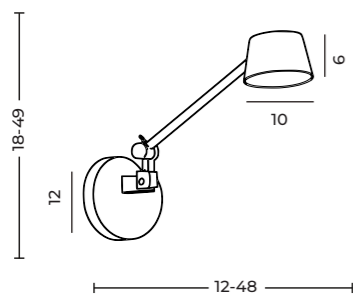

MOLLY WALL

Molly S Wall Beige
AZ6806

Molly S Wall

Code/Color	● AZ6805 black ● AZ6806 beige
Finish	matt
Material	aluminium / PVC
Light source	1 x LED integrated
Power	6W
Lumens	450lm
Kelvins	3000K
Dimmable	yes
Type of control	TOUCH DIMMER

Molly M Wall Bk

Code/Color	● AZ6807 black ● AZ6808 beige
Finish	matt
Material	aluminium / PVC
Light source	1 x LED integrated
Power	6W
Lumens	450lm
Kelvins	3000K
Dimmable	yes
Type of control	TOUCH DIMMER

MOLLY FLOOR DIMM

Molly Floor DIMM

Code/Color	● AZ6809 black ● AZ6810 beige
Finish	matt
Material	aluminium / PVC
Light source	1 x LED integrated
Power	6W
Lumens	450lm
Kelvins	3000K
Dimmable	yes
Type of control	TOUCH DIMMER