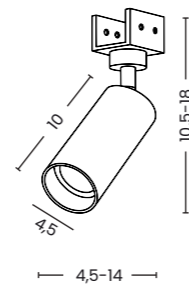

TRACK IP65 MURANO 8W 3000K

Light source 1x LED integrated	Power 8W	Lumens 530lm
Kelvins 3000K	CRI [Ra] ≥ 90	Beam angle 50°
Protection level IP65	Material aluminium	

- black AZ6944
- white AZ6945

TRACK IP65 MURANO 4000K

Light source 1x LED integrated	Power 8W	Lumens 530lm
Kelvins 4000K	CRI [Ra] ≥ 90	Beam angle 50°
Protection level IP65	Material aluminium	

- black AZ6946
- white AZ6947

TRACK IP65 FERNA 16W 3000K

Light source 1x LED integrated	Power 16W	Lumens 660lm
Kelvins 3000K	CRI [Ra] ≥ 90	Beam angle 38°
Protection level IP65	Material aluminium	

- black AZ6956
- white AZ6957

TRACK IP65 FERNA 16W 4000K

Light source 1x LED integrated	Power 20W	Lumens 660lm
Kelvins 4000K	CRI [Ra] ≥ 90	Beam angle 38°
Protection level IP65	Material aluminium	

- black AZ6958
- white AZ6959