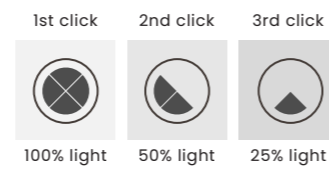

3-STEP DIMM SYSTEM