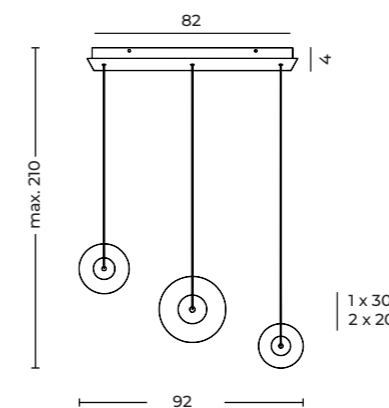

ANDORA PENDANT 3 LINE 3-STEP DIMM

Andora Pendant 3 Line 3-Step DIMM Amber
AZ6884

Andora Pendant 3 Line 3-Step DIMM Smoky
AZ6885

Andora Pendant 3 Line 3-Step DIMM

- Code/Color
 - AZ6884 amber / brass
 - AZ6885 smoky / black
- Finish
 - shiny / satin
- Material
 - glass / aluminium
- Light source
 - 3 x LED integrated
- Power
 - 27W
- Kelvins
 - 3000K
- Dimmable
 - yes
- Type of control
 - 3-STEP DIMMER