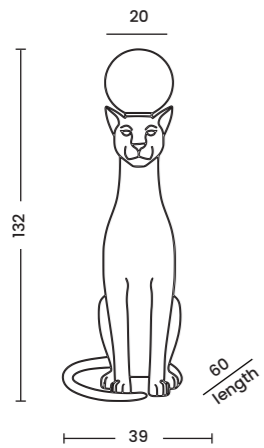

HESTIA BK

Hestia Bk
AZ6787

Hestia Bk

Code/Color

Finish

Material

Light source

- AZ6787 black / white
matt / matt
- FRP / aluminium / glass
- 1 x E27 only LED