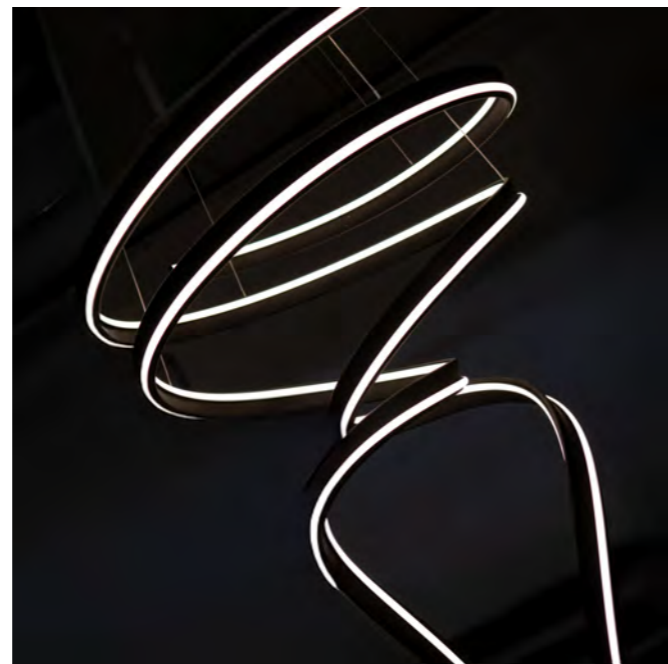

3-STEP DIMM SYSTEM

Ribana 3-Step DIMM Bk

- Code/Color ● AZ6780 black
- Finish matt
- Material aluminium / silicone
- Light source 2 x LED integrated
- Power 167W
- Lumens 7352lm
- Kelvins 3000K
- Dimmable yes
- Type of control 3-STEP DIMMER