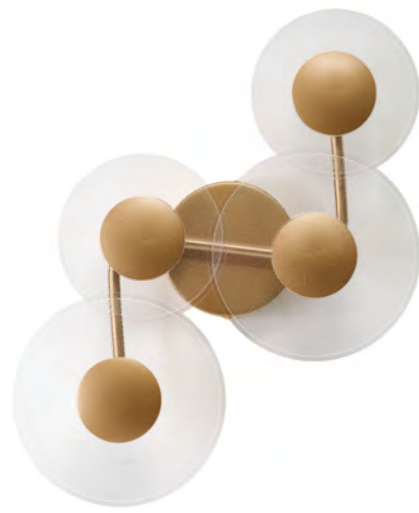

MEADOW 3-STEP DIMM GO

Meadow 4 3-Step DIMM Go
AZ6775