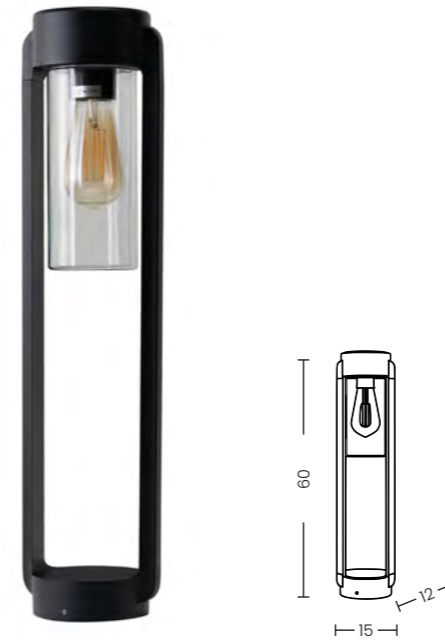

LANTERN E27 IP54 BK