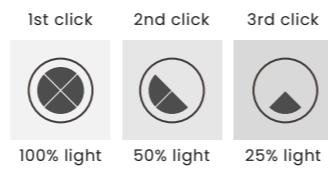

POND 120 PENDANT 3-STEP DIMM CHAMPAGNE & POND 40 WALL CHAMPAGNE

Pond 120 Pendant 3-Step DIMM Champagne
AZ6782

Pond 40 Wall Champagne
AZ6781

3-STEP DIMM SYSTEM

Pond 120 Pendant 3-Step DIMM Champagne

- Code/Color: ● AZ6782 champagne / clear
- Finish: matt / shiny
- Material: aluminium / acrylic
- Light source: 1 x LED integrated
- Power: 58W
- Lumens: 3742lm
- Kelvins: 3000K
- Dimmable: yes
- Type of control: 3-STEP DIMMER