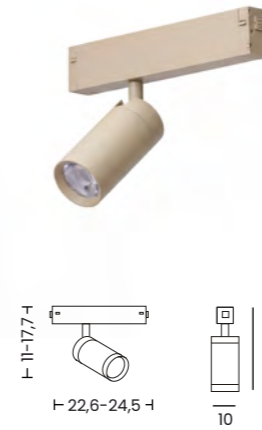

BETA MAKITA 230V TRACK MAGNETIC 10W 3000/4000K

Voltage 230V	Kelvins / Lumens 3000K 728lm 4000K 816lm	Light source 1x LED integrated
Power 10W	Beam angle 24°	Protection level IP20
Type of control dimmable	Tilt 90°	Rotation 350°
Material aluminium / PVC	Finish matt	

- 3000K black AZ5199
- 4000K black AZ5200
- 3000K white AZ6462
- 4000K white AZ6463
- 3000K beige AZ7361
- 4000K beige AZ7362