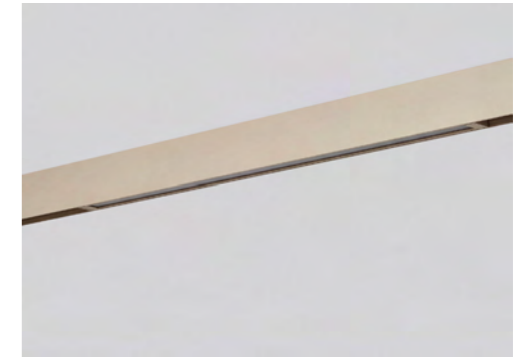

BETA SAGA 230V TRACK MAGNETIC 27W 3000/4000K