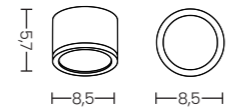

MARTON LED IP44 4000K

Code	Color	Finish	Material	Light Source	Lumens	Kelvins	Protection class
● AZ6854	black	matt	aluminium / PVC	1 x LED integrated, 8W	879lm	4000K	IP44
○ AZ6855	white	matt	aluminium / PVC	1 x LED integrated, 8W	879lm	4000K	IP44
● AZ6856	chrome	shiny	aluminium / PVC	1 x LED integrated, 8W	918lm	4000K	IP44
● AZ6857	gold	shiny	aluminium / PVC	1 x LED integrated, 8W	918lm	4000K	IP44