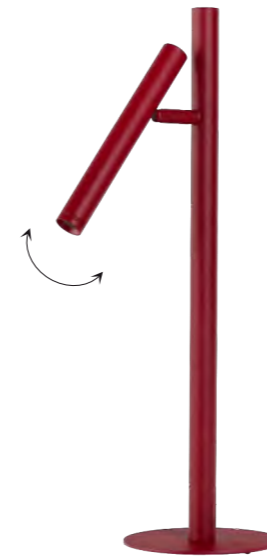

TROST TABLE DIMM SWITCH DIMM SWITCH

Trost Table DIMM Switch Red
AZ6800