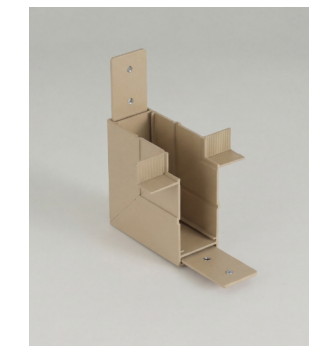

BETA TRACK MAGNETIC57 230V CORNER90 B GIPS1

Color/Code	● black	○ white	● beige
	AZ5164	AZ5165	AZ7329