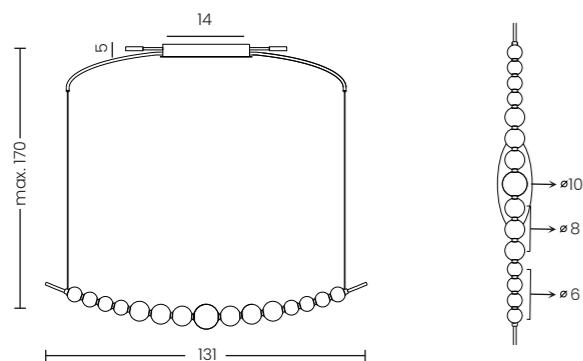

PERLA PENDANT LINE 3-STEP DIMM BK

Perla Pendant Line 3-Step DIMM Bk
AZ6896

3-STEP DIMM SYSTEM

1st click	2nd click	3rd click
100% light	50% light	25% light

Perla Pendant Line 3-Step DIMM Bk

Code/Color	● AZ6896 black / white
Finish	matt / matt
Material	aluminium / glass
Light source	15 x LED integrated
Power	26W
Lumens	2080lm
Kelvins	3000K
Dimmable	yes
Type of control	3-STEP DIMMER