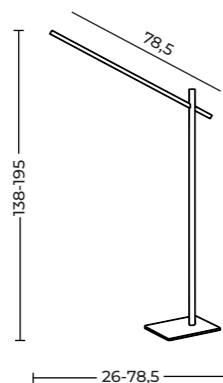

MOLLY WALL

Molly S Wall Beige
AZ6806

Molly M Wall Bk
AZ6807

OPTION

Molly S Wall

Code/Color	● AZ6805 black ● AZ6806 beige
Finish	matt
Material	aluminium / PVC
Light source	1 x LED integrated
Power	6W
Lumens	450lm
Kelvins	3000K
Dimmable	yes
Type of control	TOUCH DIMMER