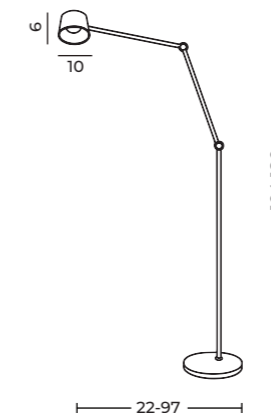

MOLLY FLOOR DIMM

Molly Floor DIMM Beige
AZ6810

Molly Floor DIMM Bk
AZ6809

Molly Floor DIMM

Code/Color	● AZ6809 black ● AZ6810 beige
Finish	matt
Material	aluminium / PVC
Light source	1 x LED integrated
Power	6W
Lumens	450lm
Kelvins	3000K
Dimmable	yes
Type of control	TOUCH DIMMER