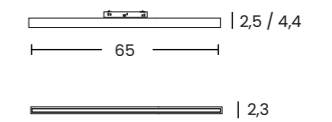

Voltage = 48V	Lumens 1900lm	Beam angle 120°
Light source 1x LED integrated	Kelvins 3000/4000/6000K	Power 36W
Protection level IP20	Type of control Dali	Material aluminium / PVC
Finish matt		

- black AZ6494
- white AZ7251