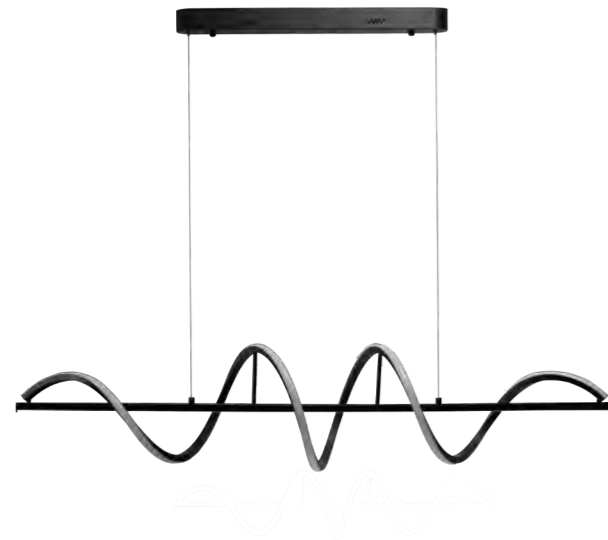

MEMPHIS PENDANT 3-STEP DIMM

Memphis Pendant 3-Step DIMM Bk
AZ6815

Memphis Pendant 3-Step DIMM Go
AZ6814

3-STEP DIMM SYSTEM

Memphis Pendant 3-Step DIMM

- Code/Color: ● AZ6814 gold
- AZ6815 black
- Finish: gold / shiny, black / matt
- Material: aluminium / silicone
- Light source: 2 x LED integrated
- Power: 55W
- Lumens: 2580lm
- Kelvins: 2800K
- Dimmable: yes
- Type of control: 3-STEP DIMMER