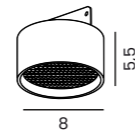

DELTA MENSA TRACK MAGNETIC SUPER SLIM 18W CCT BK