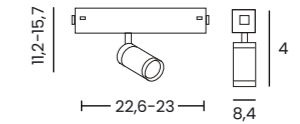

- black AZ5182
- white AZ7237
- beige AZ7344