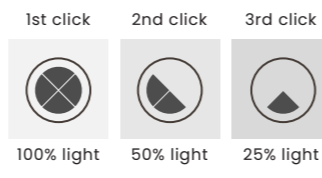

3-STEP DIMM SYSTEM