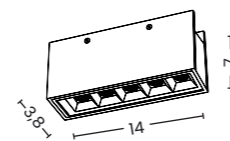

TRACK IP65 LIDO 10W 3000K

Light source	Power	Lumens
1x LED integrated	10W	600lm
Kelvins	CRI [Ra]	Beam angle
3000K	≥ 90	45°
Protection level	Material	
IP65	aluminium	

- black AZ6948
- white AZ6949

TRACK IP65 LIDO 20W 3000K

Light source	Power	Lumens
1x LED integrated	20W	1000lm
Kelvins	CRI [Ra]	Beam angle
3000K	≥ 90	45°
Protection level	Material	
IP65	aluminium	

- black AZ6953
- white AZ6952

TRACK IP65 LIDO 10W 4000K

Light source	Power	Lumens
1x LED integrated	10W	600lm
Kelvins	CRI [Ra]	Beam angle
4000K	≥ 90	45°
Protection level	Material	
IP65	aluminium	

- black AZ6950
- white AZ6951

TRACK IP65 LIDO 20W 4000K

Light source	Power	Lumens
1x LED integrated	20W	1000lm
Kelvins	CRI [Ra]	Beam angle
4000K	≥ 90	45°
Protection level	Material	
IP65	aluminium	

- black AZ6955
- white AZ6954