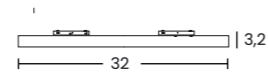

Voltage 48V	Lumens 800lm	Light source 1x LED integrated
Kelvins 3000/4000/6000K	Power 10W	Protection level IP20
Type of control CCT	Material aluminium / PVC	Finish matt