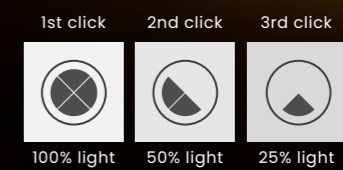

3-STEP DIMM SYSTEM

100% light 50% light 25% light