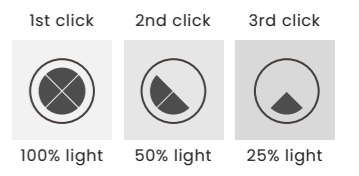

3-STEP DIMM SYSTEM