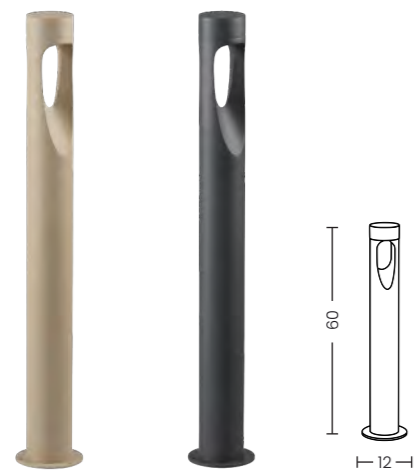

VILAGIO 60 IP65 4000K

Code	Color	Finish	Material	Light Source	Lumens	Kelvins	Protection class
AZ7136	beige	matt	aluminium	1 x LED integrated, 6W	220lm	4000K	IP65
AZ7137	dark grey	matt	aluminium	1 x LED integrated, 6W	220lm	4000K	IP65