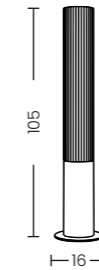

EBRO 105 IP65 25W 3000K BK

Code	Color	Finish	Material	Light Source	Lumens	Kelvins	Control Type	Protection class
● AZ6767	BLACK / CLEAR	matt / SHINY	ALUMINIUM / PVC	1 x LED integrated, 25W	2000lm	3000K	N/A	IP65