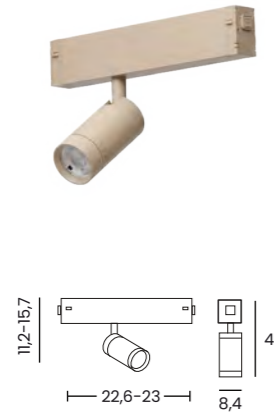

BETA OPTICA 230V TRACK MAGNETIC 7W 3000/4000K

Voltage 230V	Kelvins / Lumens 3000K 336lm 4000K 395lm	Light source 1x LED integrated
Power 7W	Beam angle 15-38°	Protection level IP20
Type of control dimmable	Tilt 90°	Rotation 360°
Material aluminium / PVC	Finish matt	

- 3000K black _____ AZ5195
- 4000K black _____ AZ5196
- 3000K white _____ AZ6468
- 4000K white _____ AZ6469
- 3000K beige _____ AZ7357
- 4000K beige _____ AZ7358