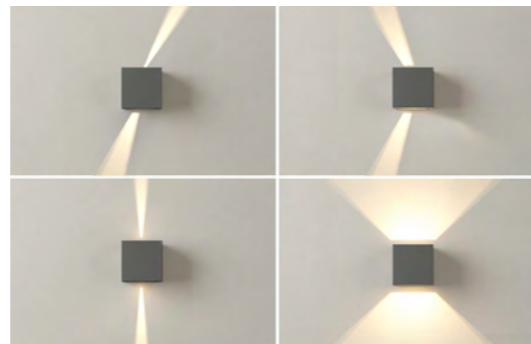

Adjustable light angle

Code	Color	Finish	Material	Light Source	Lumens	Kelvins	Protection class
● AZ7093	dark grey	matt	aluminium	1 x LED integrated, 20W	1600lm	4000K	IP65