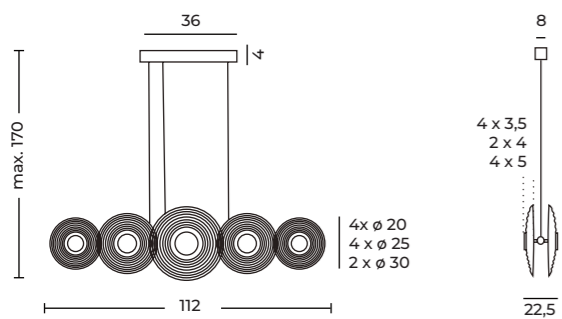

NAZAR PENDANT 5 3-STEP DIMM & NAZAR WALL

Nazar Pendant 5 3-Step DIMM

Code/Color	● AZ6531 amber / brass
Finish	shiny / brushed
Material	glass / aluminium
Light source	10 x LED integrated
Power	56W
Lumens	998lm
Kelvins	3100K
Dimmable	yes
Type of control	3-STEP DIMMER

Nazar Wall 20

Code/Color	● AZ6529 amber / brass
Finish	shiny / brushed
Material	glass / aluminium
Light source	1 x LED integrated
Power	11W
Lumens	120lm
Kelvins	2849K

Nazar Wall 30

Code/Color	● AZ6530 amber / brass
Finish	shiny / brushed
Material	glass / aluminium
Light source	1 x LED integrated
Power	11W
Lumens	158lm
Kelvins	3191K