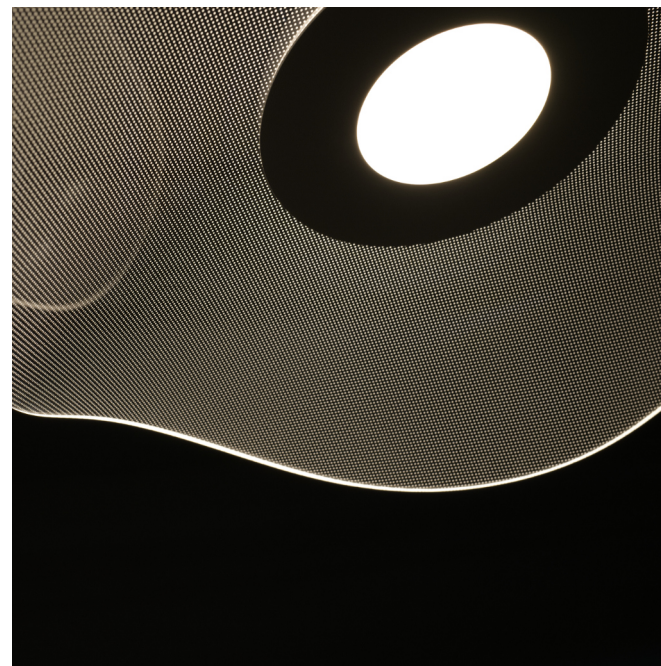

Medusa 50 Pendant 3000K Bk

Code/Color	● AZ6788 black / clear
Finish	matt / shiny
Material	aluminium / acrylic
Light source	1 x LED integrated
Power	30W
Lumens	2200lm
Kelvins	3100K