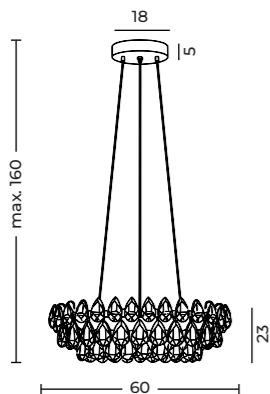

Barletta 60 Pendant 3-Step DIMM Go

Code/Color	● AZ6901 rose gold / clear
Finish	shiny / shiny
Material	aluminium / crystal
Light source	1 x LED integrated
Power	60W
Kelvins	3000K
Dimmable	yes
Type of control	3-STEP DIMMER