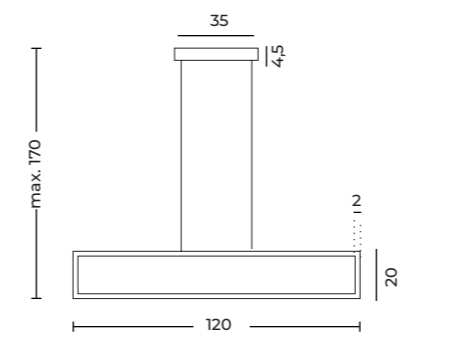

1. **Fada 120 Bk**
2. Code/Color ● AZ6533 black
   - Finish matt
   - Material aluminium / PVC
   - Light source 8 x LED integrated
   - Power 34W
   - Lumens 761lm
   - Kelvins 3126K