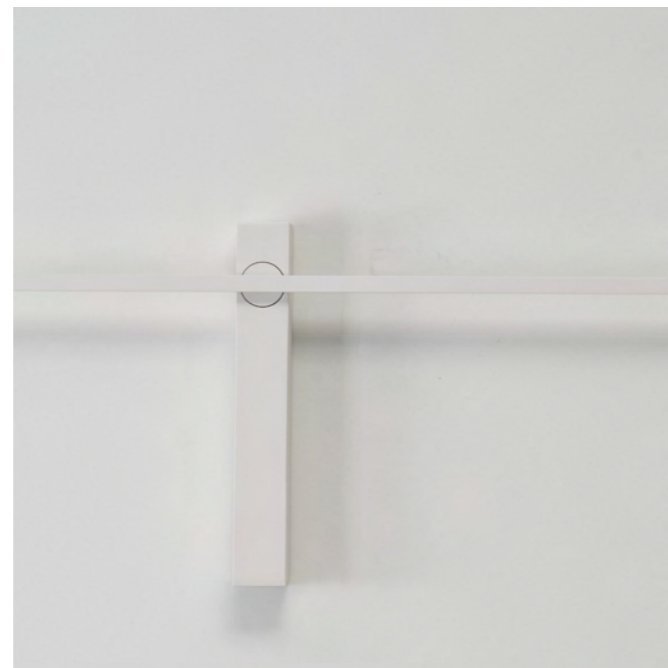

CASTOR WALL 70 CCT SWITCH

Castor Wall 70 CCT Switch WH
AZ7086

Castor Wall 70 CCT Switch BK
AZ7087

Castor Wall 70 CCT Switch

Code/Color	○ AZ7086 white ● AZ7087 black
Finish	matt
Material	aluminium / silicone
Light source	1 x LED integrated
Power	6W
Kelvins	3000 / 4000 / 6000K
CCT	yes
Type of control	CCT SWITCH