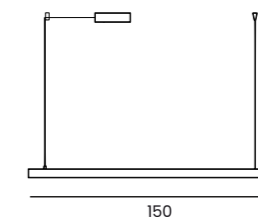

DELTA TRACK MAGNETIC SUPER SLIM CEILING BASE

DELTA TRACK MAGNETIC SUPER SLIM PENDANT 150 SET 32W+10W BK

up light

down light

Voltage 48V	Lumens 3360lm	Light source 2x LED integrated
Kelvins 3000/4000/6000K	Power 32W + 10W	Protection level IP20
Type of control CCT	Material aluminium / PVC	Finish matt

● black AZ6998