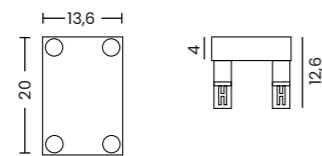

AZ5265

← OR →

AZ4857

DELTA TRACK MAGNETIC SUPER SLIM CEILING BASE

DELTA TRACK MAGNETIC SUPER SLIM CEILING BASE BK
Color/Code ● black AZ6680

Tuya
SMART APP

DELTA TRACK MAGNETIC SUPER SLIM DOUBLE (1,5m)
Length/Color/Code ● 1,5m black AZ7389