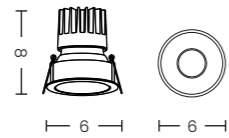

BABIL 15W CCT SWITCH

Code	Color	Finish	Material	Light Source	Lumens	Kelvins	Protection class
○ AZ6547	white	matt	aluminium	1 x LED integrated, 15W	1294lm	3000/4000K	IP20

**AQUA
COLLECTION**

MIRT IP65 8W 3000/4000K BK