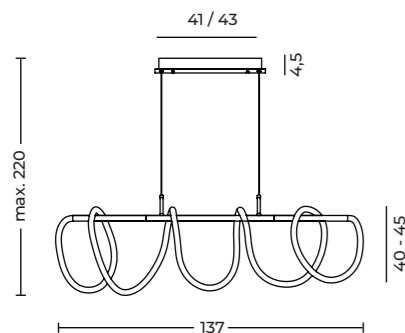

Zigzag Go

- Code/Color: ● AZ6528 brass
- Finish: brushed
- Material: aluminium / silicone
- Light source: 1 x LED integrated
- Power: 42W
- Lumens: 2618lm
- Kelvins: 2850K
- Dimmable: yes
- Type of control: 3-STEP DIMMER