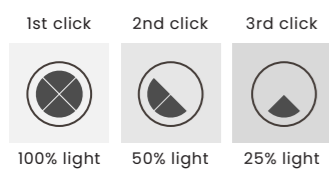

3-STEP DIMM SYSTEM