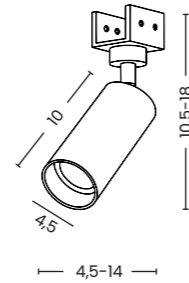

- black AZ6944
- white AZ6945

TRACK IP65 MURANO 4000K

Light source 1x LED integrated	Power 8W	Lumens 530lm
Kelvins 4000K	CRI [Ra] ≥ 90	Beam angle 50°
Protection level IP65	Material aluminium	

- black AZ6946
- white AZ6947