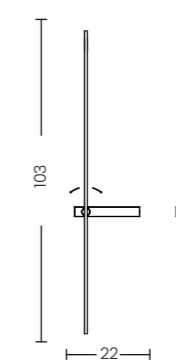

Castor Wall 90 CCT Switch

Code/Color	● AZ7088 white ● AZ7089 black
Finish	matt
Material	aluminium / silicone
Light source	1 x LED integrated
Power	9W
Kelvins	3000 / 4000 / 6000K
CCT	yes
Type of control	CCT SWITCH