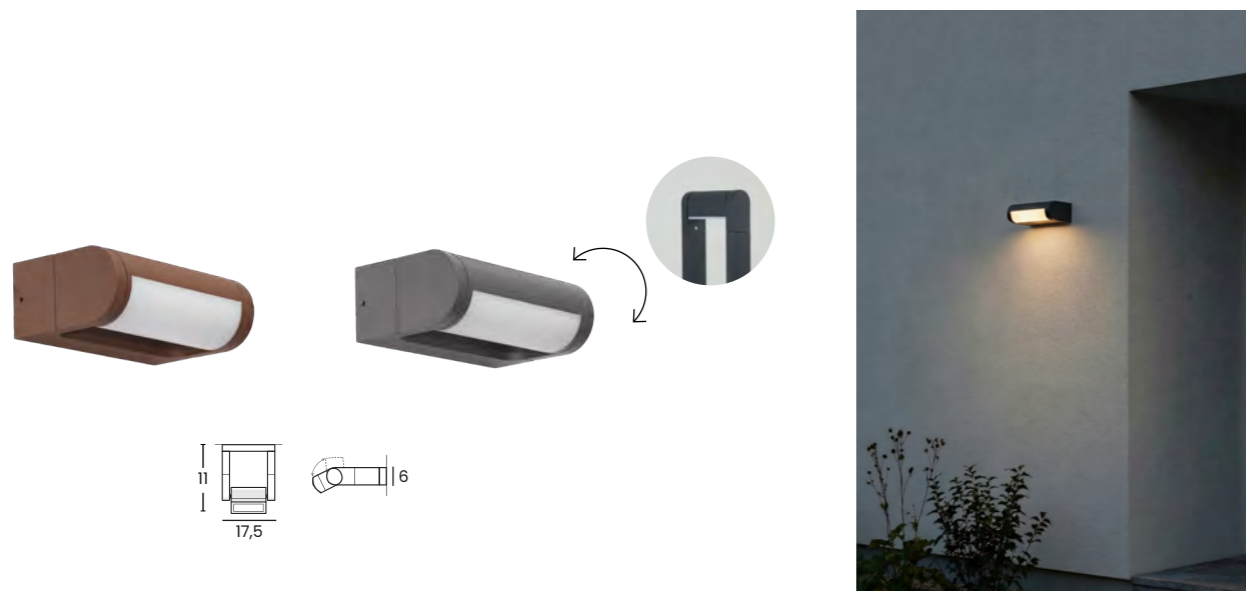

FRAME IP65 WALL 4000K

Code	Color	Finish	Material	Light Source	Lumens	Kelvins	Protection class
● AZ6636	corten	matt	aluminium / PVC	1 x LED integrated, 12W	960lm	4000K	IP65
● AZ6634	dark grey	matt	aluminium / PVC	1 x LED integrated, 12W	960lm	4000K	IP65
● AZ7015	black	matt	aluminium / PVC	1 x LED integrated, 12W	960lm	4000K	IP65