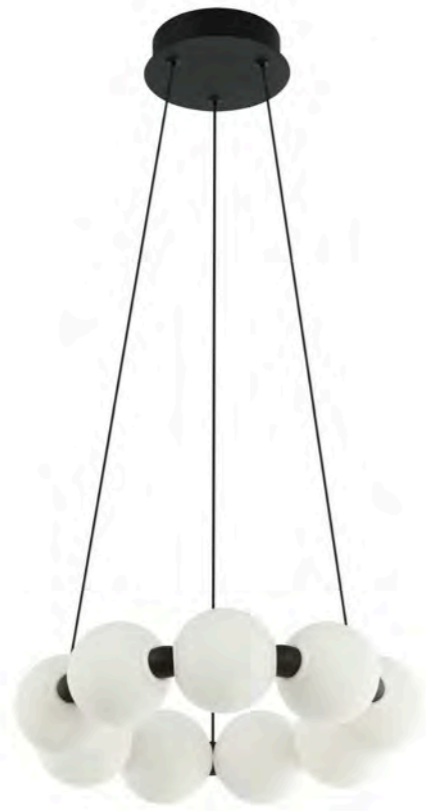

PERLA PENDANT 40 3-STEP DIMM BK

Perla Pendant 40 3-Step DIMM Bk
AZ6894