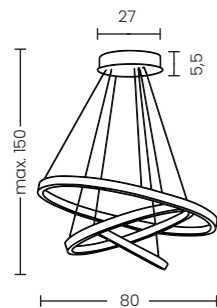

CAMELIA 40+60+80 3-STEP DIMM GO

CAMELIA 40+60+80 3-STEP DIMM Go
AZ6769

3-STEP DIMM SYSTEM

Camelia 40+60+80 3-Step DIMM Go

- Code/Color: ● AZ6769 rose gold / clear
- Finish: brushed / shiny
- Material: aluminium / crystal
- Light source: 3 x LED integrated
- Power: 118W
- Lumens: 4867lm
- Kelvins: 2931K
- Dimmable: yes
- Type of control: 3-STEP DIMMER