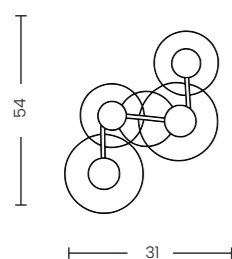

MEADOW 3-STEP DIMM GO

3-STEP DIMM SYSTEM

Meadow 4 3-Step DIMM Go

Code/Color	● AZ6775 gold / clear
Finish	brushed / shiny
Material	aluminium / PVC
Light source	4 x LED integrated
Power	17W
Lumens	1028lm
Kelvins	2961K
Dimmable	yes
Type of control	3-STEP DIMMER

Meadow 6 3-Step DIMM Go

Code/Color	● AZ6776 gold / clear
Finish	brushed / shiny
Material	aluminium / PVC
Light source	6 x LED integrated
Power	24W
Lumens	1472lm
Kelvins	2942K
Dimmable	yes
Type of control	3-STEP DIMMER