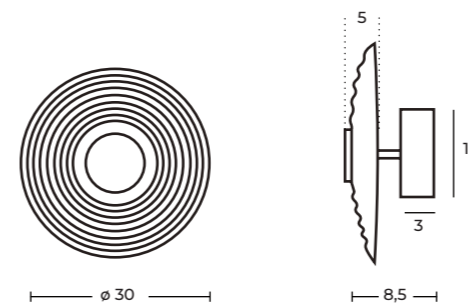

NAZAR PENDANT 5 3-STEP DIMM & NAZAR WALL

Nazar Pendant 5 3-Step DIMM

Code/Color	● AZ6531 amber / brass
Finish	shiny / brushed
Material	glass / aluminium
Light source	10 x LED integrated
Power	56W
Lumens	998lm
Kelvins	3100K
Dimmable	yes
Type of control	3-STEP DIMMER

Nazar Wall 20

Code/Color	● AZ6529 amber / brass
Finish	shiny / brushed
Material	glass / aluminium
Light source	1 x LED integrated
Power	11W
Lumens	120lm
Kelvins	2849K

Nazar Wall 30

Code/Color	● AZ6530 amber / brass
Finish	shiny / brushed
Material	glass / aluminium
Light source	1 x LED integrated
Power	11W
Lumens	158lm
Kelvins	3191K