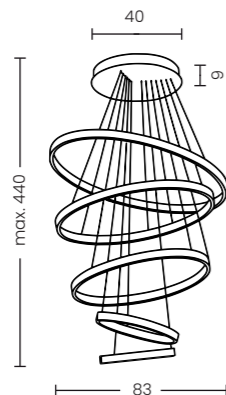

Azalea Spiral Bk

- Code/Color ● AZ6774 black / clear
- Finish brushed / shiny
- Material aluminium / crystal
- Light source 8 x LED integrated
- Power 238W
- Lumens 12027lm
- Kelvins 2983K