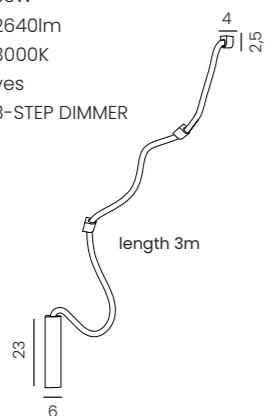

IVY 3m 3-STEP DIMM BK

Code/Color	o AZ6751 black / white
Finish	matt / matt
Material	aluminium / fabric
Light source	1 x LED integrated
Power	33W
Lumens	2640lm
Kelvins	3000K
Dimmable	yes
Type of control	3-STEP DIMMER

3-STEP DIMM SYSTEM

100% light 50% light 25% light

IVY 5m 3-STEP DIMM BK

Code/Color	o AZ6750 black / white
Finish	matt / matt
Material	aluminium / fabric
Light source	1 x LED integrated
Power	55W
Lumens	4400lm
Kelvins	3000K
Dimmable	yes
Type of control	3-STEP DIMMER

3-STEP DIMM SYSTEM

100% light 50% light 25% light