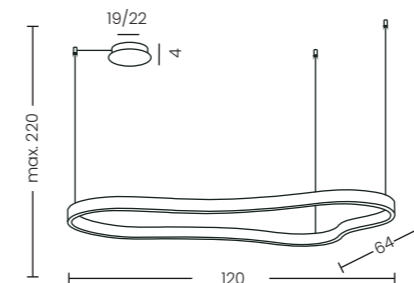

MIRABELLA 90 3000K DIMM

Mirabella 90 3000K DIMM

Code/Color	● AZ6744 black ○ AZ6752 white
Finish	matt
Material	aluminium / silicone
Light source	1 x LED integrated
Power	48W
Lumens	3840lm
Kelvins	3000K
Dimmable	yes
Type of control	TRIAC DIMMER

MIRABELLA 120 3000K DIMM WH

Mirabella 120 3000K DIMM Wh

Code/Color	○ AZ6753 white
Finish	matt
Material	aluminium / silicone
Light source	1 x LED integrated
Power	60W
Lumens	4800lm
Kelvins	3000K
Dimmable	yes
Type of control	TRIAC DIMMER