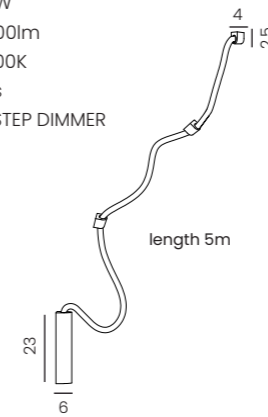

3-STEP DIMM SYSTEM

100% light 50% light 25% light

IVY 5m 3-STEP DIMM BK

IVY 5m 3-STEP DIMM Bk
AZ6750

IVY 5m 3-STEP DIMM BK

Code/Color	o AZ6750 black / white
Finish	matt / matt
Material	aluminium / fabric
Light source	1 x LED integrated
Power	55W
Lumens	4400lm
Kelvins	3000K
Dimmable	yes
Type of control	3-STEP DIMMER