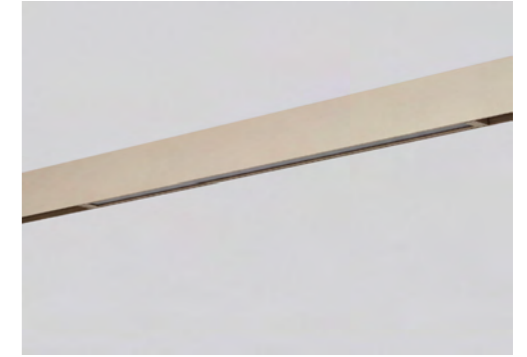

BETA SAGA 230V TRACK MAGNETIC 27W CCT BLUETOOTH

Voltage	Lumens	Light source
230V	2695lm	1x LED integrated
Kelvins	Power	Beam angle
3000 - 6000K	27W	120°
Protection level	Material	Finish
IP20	aluminium / PVC	matt

Type of control
BLUETOOTH

- black AZ5180
- white AZ7239
- beige AZ7342