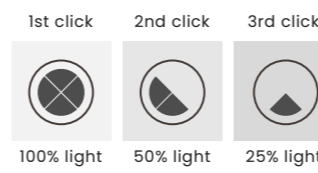

3-STEP DIMM SYSTEM