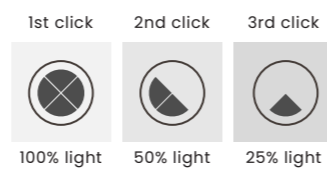

3-STEP DIMM SYSTEM