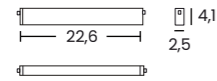

BETA SAGA 230V TRACK MAGNETIC 9W 3000/4000K