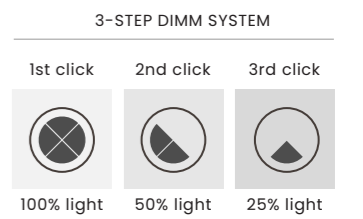

PALOS 3 3-STEP DIMM BK

Palos 3 3-Step DIMM BK

- Code/Color ● AZ6777 black / clear
- Finish brushed / shiny
- Material aluminium / glass
- Light source 3 x LED integrated
- Power 29W
- Lumens 1543lm
- Kelvins 3000K
- Dimmable yes
- Type of control 3-STEP DIMMER

PALOS 6 3-STEP DIMM BK

Palos 6 3-Step DIMM Bk

- Code/Color ● AZ6778 black / clear
- Finish brushed / shiny
- Material aluminium / glass
- Light source 6 x LED integrated
- Power 57W
- Lumens 3035lm
- Kelvins 3000K
- Dimmable yes
- Type of control 3-STEP DIMMER