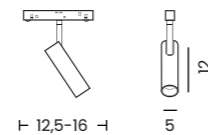

Voltage = 48V	Lumens 572 / 772lm	Beam angle 41°
Light source 1x LED integrated	Kelvins 2800 / 4000 / 6700K	Rotation 350°
Power 7W	Protection level IP20	Tilt 90°
Type of control CCT SWITCH	Material aluminium / PVC	Finish matt