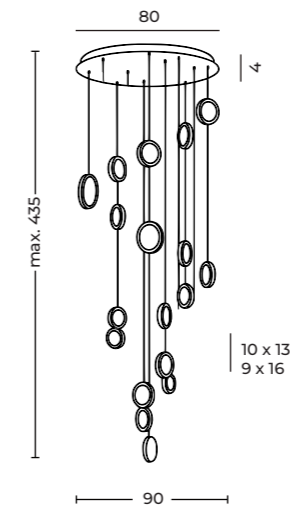

Euforia Pendant Round 19 3-Step DIMM Go

- Code/Color ● AZ6740 gold / clear
- Finish shiny / shiny
- Material aluminium / acrylic
- Light source 19 x LED integrated
- Power 105W
- Kelvins 3000K
- Dimmable yes
- Type of control 3-STEP DIMMER