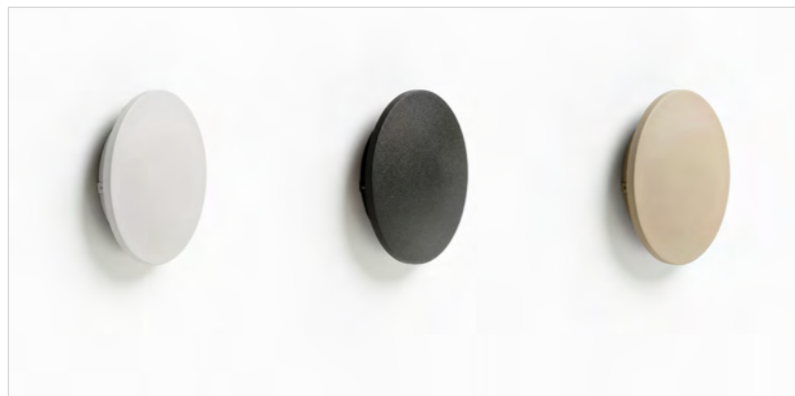

ANCONA M IP54

Code	Color	Finish	Material	Light Source	Lumens	Kelvins	Protection class
○ AZ2853	white	matt	aluminium	1 x LED integrated, 9W	890lm	3000K	IP54
● AZ2852	black	matt	aluminium	1 x LED integrated, 9W	890lm	3000K	IP54
● AZ7143	beige	matt	aluminium	1 x LED integrated, 9W	890lm	3000K	IP54