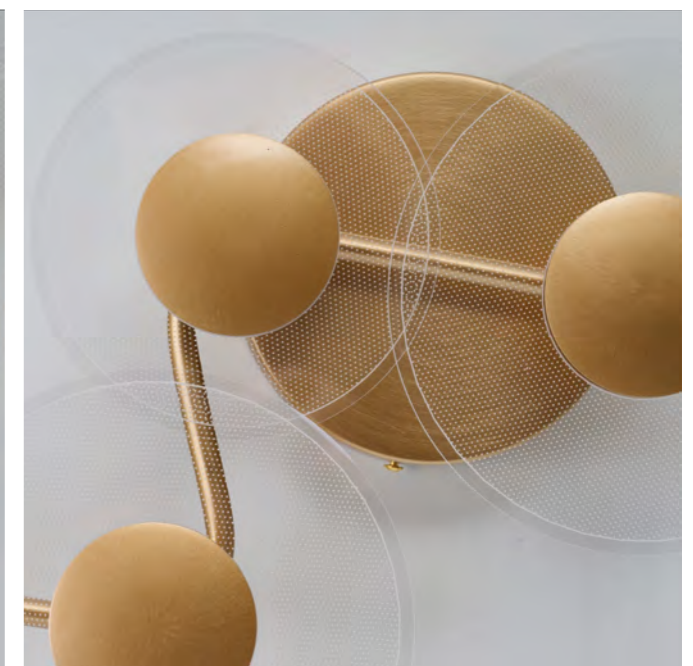

MEADOW 3-STEP DIMM GO

3-STEP DIMM SYSTEM

Meadow 4 3-Step DIMM Go

Code/Color	● AZ6775 gold / clear
Finish	brushed / shiny
Material	aluminium / PVC
Light source	4 x LED integrated
Power	17W
Lumens	1028lm
Kelvins	2961K
Dimmable	yes
Type of control	3-STEP DIMMER

Meadow 6 3-Step DIMM Go

Code/Color	● AZ6776 gold / clear
Finish	brushed / shiny
Material	aluminium / PVC
Light source	6 x LED integrated
Power	24W
Lumens	1472lm
Kelvins	2942K
Dimmable	yes
Type of control	3-STEP DIMMER