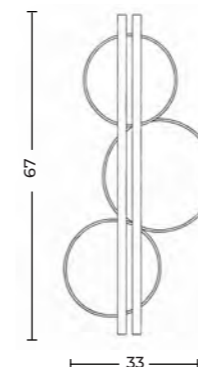

KRYPTON PENDANT 60 3-STEP CCT & KRYPTON TOP 60 3-STEP CCT

Krypton Pendant 60 3-Step CCT

Code/Color	● AZ6664 black / brown
Finish	matt / stone
Material	aluminium / gypsum / PVC
Light source	1 x LED integrated
Power	37W
Lumens	1200lm
Kelvins	2930 / 6100K
CCT	yes
Type of control	3-STEP CCT

Krypton Top 60 3-Step CCT

Code/Color	● AZ6665 black / brown
Finish	matt / stone
Material	aluminium / gypsum / PVC
Light source	1 x LED integrated
Power	37W
Lumens	1200lm
Kelvins	2930 / 6100K
CCT	yes
Type of control	3-STEP CCT

MOONS 3-STEP CCT WALL

Moons 3-Step CCT Wall

Code/Color	● AZ6666 brown / black
Finish	stone / matt
Material	stone / aluminium / silicone
Light source	2 x LED integrated
Power	31W
Lumens	193lm
Kelvins	2800 / 4000 / 5490K
CCT	yes
Type of control	3-STEP CCT