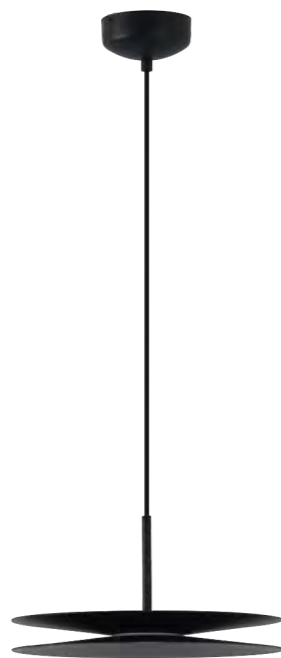

Disc Pendant 35 Bk
AZ6578