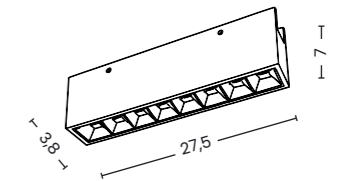

Light source	Power	Lumens
1x LED integrated	20W	1000lm
Kelvins	CRI [Ra]	Beam angle
3000K	≥ 90	45°
Protection level	Material	
IP65	aluminium	

- black AZ6953
- white AZ6952