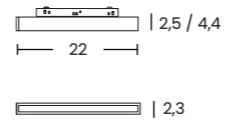

ALFA SAGA TRACK MAGNETIC 2LINE 12W CCT SWITCH DIMM

Voltage = 48V	Lumens 487 / 553lm	Beam angle 104°
Light source 1x LED integrated	Kelvins 2900 / 4000 / 7230K	Power 12W
Protection level IP20	Type of control CCT SWITCH	Material aluminium / PVC
Finish matt		

- black AZ6236
- white AZ6498