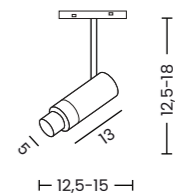

ALFA NIKO 2 TRACK MAGNETIC 2LINE 2X7W CCT SWITCH DIMM

Voltage = 48V	Lumens 507 / 695lm	Beam angle 38°
Light source 2x LED integrated	Kelvins 2800 / 4000 / 6500K	Rotation 350°
Power 24W	Protection level IP20	Tilt 90°
Type of control CCT SWITCH	Material aluminium / PVC	Finish matt

- black AZ6252
- white AZ6514

ALFA NIKO 2 TRACK MAGNETIC 2LINE 2X12W CCT SWITCH DIMM

Voltage = 48V	Lumens 770lm	Beam angle 24°
Light source 2x LED integrated	Kelvins 3000/4000/6000K	Rotation 350°
Power 14W	Protection level IP20	Tilt 90°
Type of control CCT SWITCH	Material aluminium / PVC	Finish matt

- black AZ6253
- white AZ6515

ALFA PORTO TRACK MAGNETIC 2LINE 12W CCT SWITCH DIMM

Voltage = 48V	Lumens 502 / 693lm	Beam angle 31°
Light source 1x LED integrated	Kelvins 2800 / 4000 / 6500K	Power 12W
Protection level IP20	Tilt 310°	Type of control CCT SWITCH
Material aluminium / PVC	Finish matt	

- black AZ6254
- white AZ6516

ALFA OPTICA TRACK MAGNETIC 2LINE 12W CCT SWITCH DIMM

Voltage = 48V	Lumens 524 / 712lm	Beam angle 20° - 60°
Light source 1x LED integrated	Kelvins 2800 / 4000 / 6700K	Rotation 350°
Power 12W	Protection level IP20	Tilt 90°
Type of control CCT SWITCH	Material aluminium / PVC	Finish matt

- black AZ6256
- white AZ6517