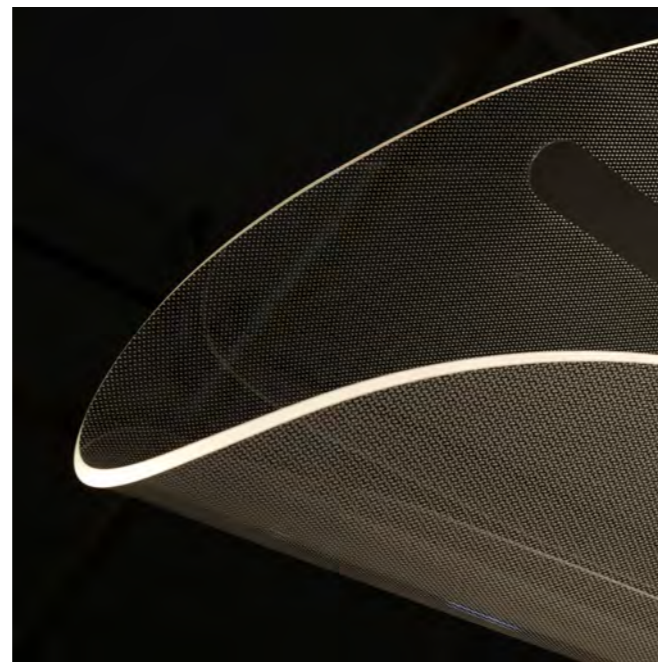

Dragonfly Pendant 3000K Bk

Code/Color	● AZ6791 black / clear
Finish	matt / shiny
Material	aluminium / acrylic
Light source	1 x LED integrated
Power	35W
Lumens	2360lm
Kelvins	3100K