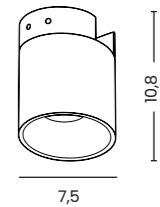

TRACK IP65 MURANO 8W 3000K

Light source 1x LED integrated	Power 8W	Lumens 530lm
Kelvins 3000K	CRI [Ra] ≥ 90	Beam angle 50°
Protection level IP65	Material aluminium	

- black AZ6944
- white AZ6945

TRACK IP65 MURANO 4000K

Light source 1x LED integrated	Power 8W	Lumens 530lm
Kelvins 4000K	CRI [Ra] ≥ 90	Beam angle 50°
Protection level IP65	Material aluminium	

- black AZ6946
- white AZ6947

TRACK IP65 FERNA 16W 3000K

Light source 1x LED integrated	Power 16W	Lumens 660lm
Kelvins 3000K	CRI [Ra] ≥ 90	Beam angle 38°
Protection level IP65	Material aluminium	

- black AZ6956
- white AZ6957

TRACK IP65 FERNA 16W 4000K

Light source 1x LED integrated	Power 20W	Lumens 660lm
Kelvins 4000K	CRI [Ra] ≥ 90	Beam angle 38°
Protection level IP65	Material aluminium	

- black AZ6958
- white AZ6959