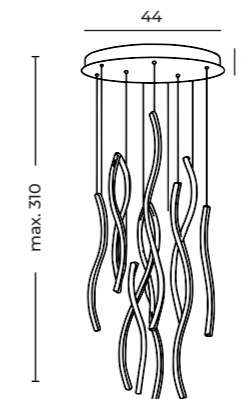

3-STEP DIMM SYSTEM