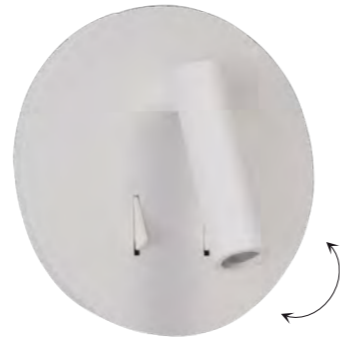

FARO LED

Faro LED Bk
AZ3204

Faro LED Wh
AZ6881

- Faro Led**
- Code/Color
 - AZ3204 black
 - AZ6881 white
 - Finish: matt
 - Material: aluminium / PVC
 - Light source: 2 x LED integrated
 - Power: 3W / 6W
 - Lumens: 280lm
 - Kelvins: 3000K