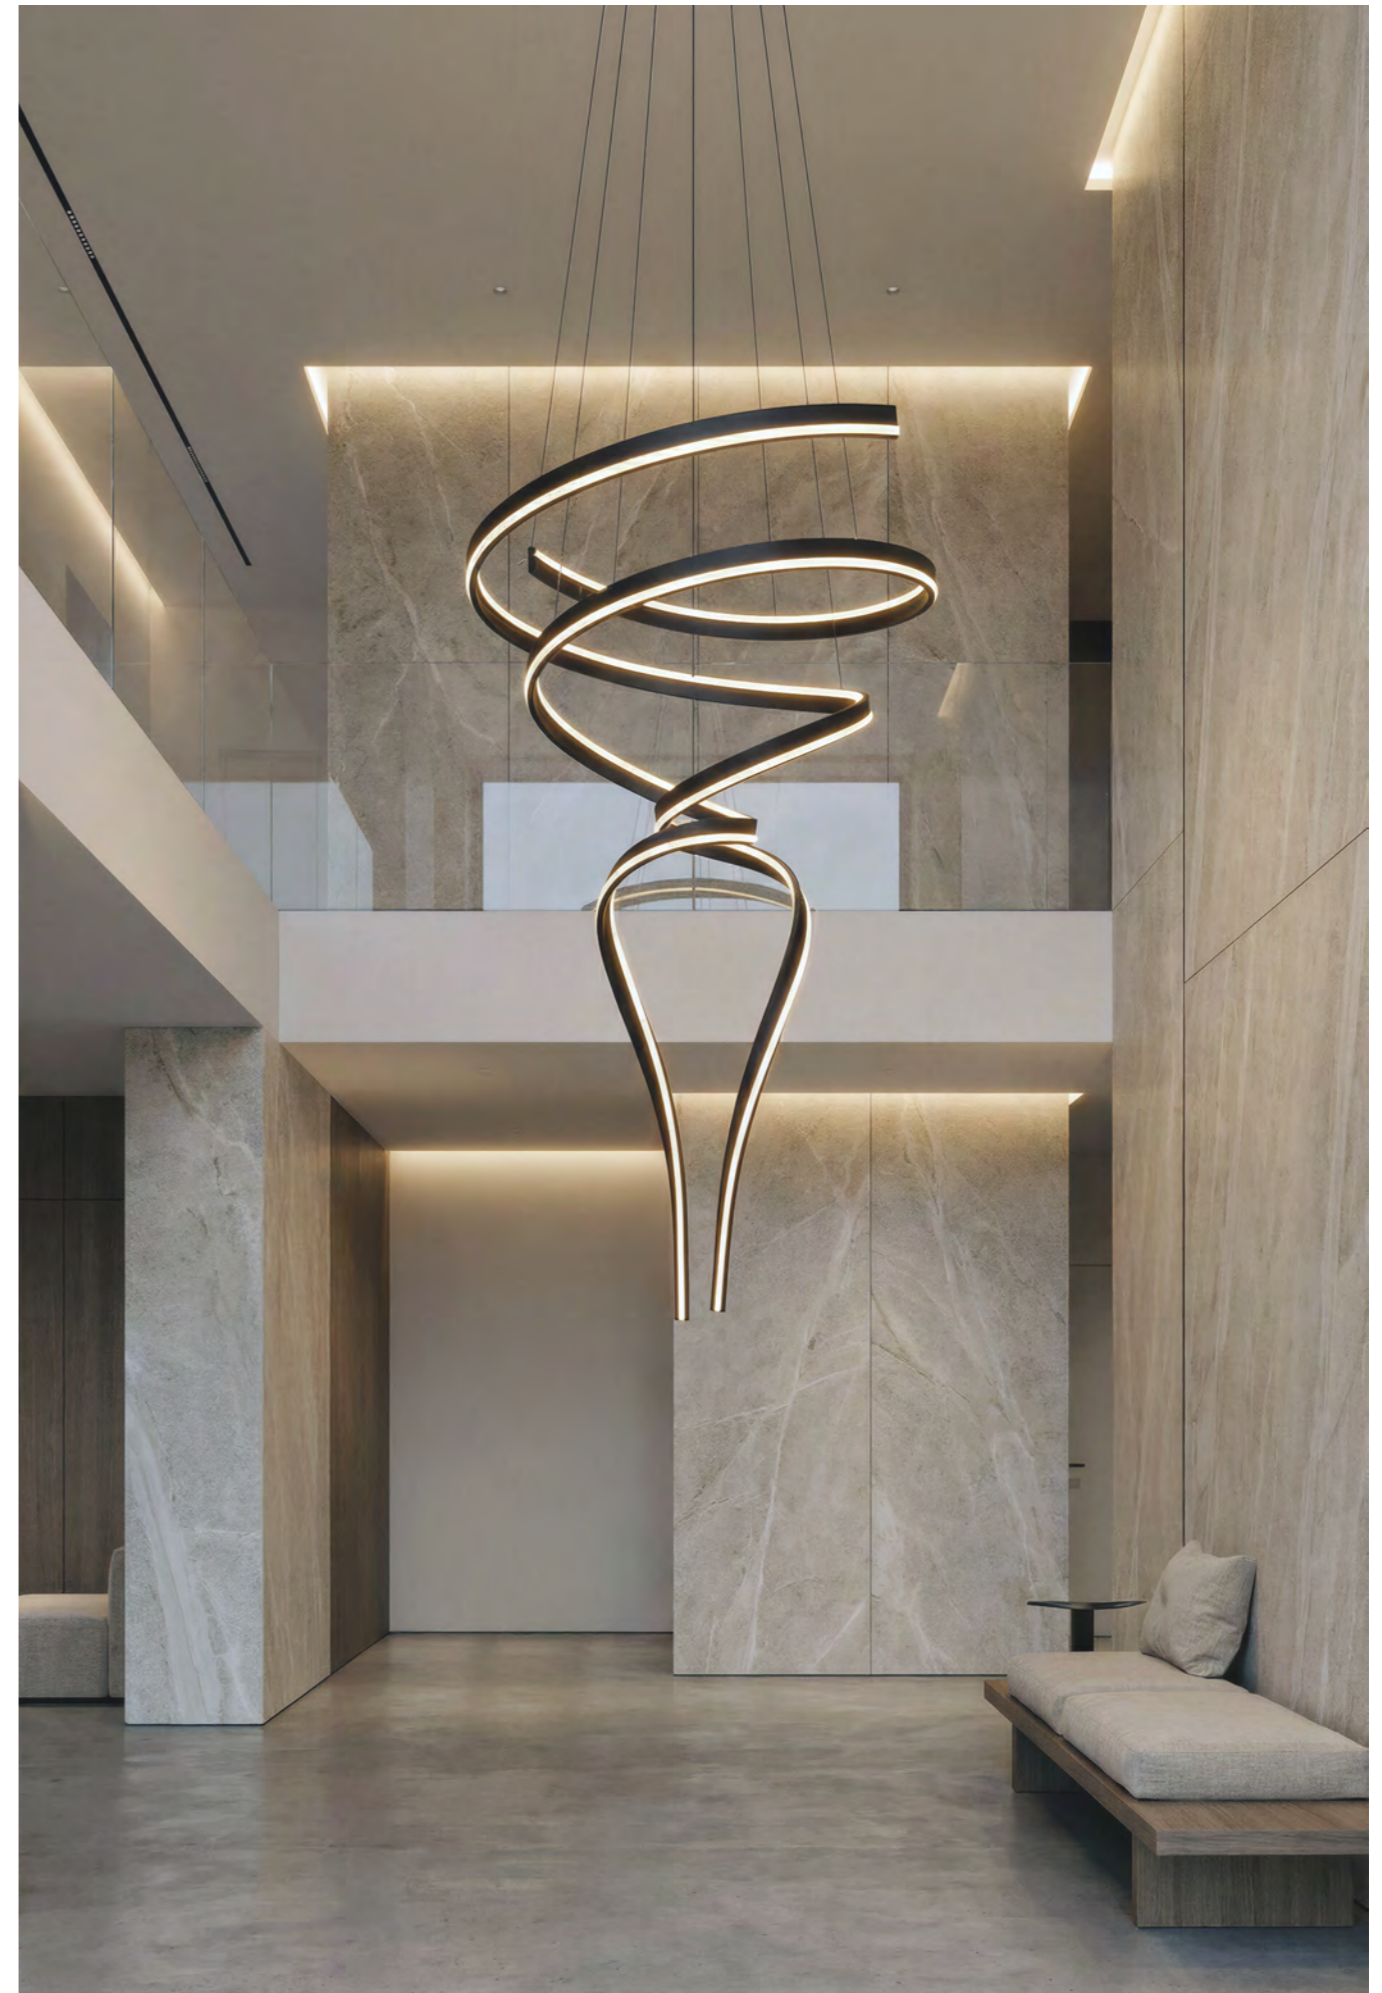

3-STEP DIMM SYSTEM

Ribana 3-Step DIMM Bk

- Code/Color ● AZ6780 black
- Finish matt
- Material aluminium / silicone
- Light source 2 x LED integrated
- Power 167W
- Lumens 7352lm
- Kelvins 3000K
- Dimmable yes
- Type of control 3-STEP DIMMER