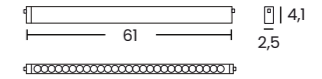

Voltage 230V	Lumens 3420lm	Light source 1x LED integrated
Kelvins 3000 - 6000K	Power 27W	Protection level IP20
Type of control BLUETOOTH	Material aluminium / PVC	Finish matt

- black AZ5177
- white AZ7242
- beige AZ7339