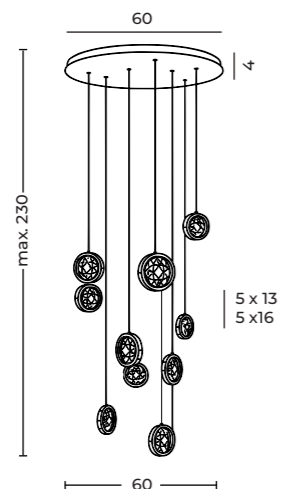

3-STEP DIMM SYSTEM

EUFORIA PENDANT ROUND 10 3-STEP DIMM GO

Euforia Pendant Round 10 3-Step DIMM Go
AZ6739

3-STEP DIMM SYSTEM

Euforia Pendant Round 10 3-Step DIMM Go

- Code/Color ● AZ6739 gold / clear
- Finish shiny / shiny
- Material aluminium / acrylic
- Light source 10 x LED integrated
- Power 52W
- Kelvins 3000K
- Dimmable yes
- Type of control 3-STEP DIMMER