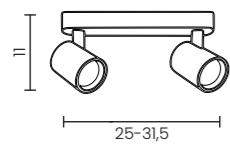

EXO 1 BEIGE

Code	Color	Finish	Material	Light Source	Protection class
● AZ7111	beige	matt	aluminium	1 x GU10, 40W	IP20

EXO 2 BEIGE

Code	Color	Finish	Material	Light Source	Protection class
● AZ7112	beige	matt	aluminium	2 x GU10, 40W	IP20

EXO 3 BEIGE

Code	Color	Finish	Material	Light Source	Protection class
● AZ7113	beige	matt	aluminium	3 x GU10, 40W	IP20