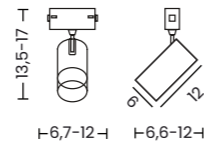

Voltage 230V	Light source 1x GU10	Power max 40W only LED
Protection level IP20	Material ALUMINIUM	Finish matt
Tilt 90°	Rotation 350°