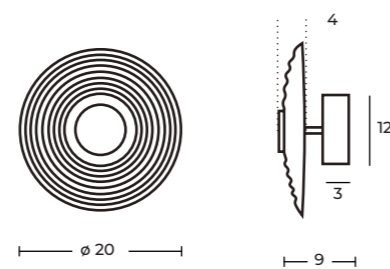

NAZAR PENDANT 5 3-STEP DIMM & NAZAR WALL

Nazar Pendant 5 3-Step DIMM

Code/Color	● AZ6531 amber / brass
Finish	shiny / brushed
Material	glass / aluminium
Light source	10 x LED integrated
Power	56W
Lumens	998lm
Kelvins	3100K
Dimmable	yes
Type of control	3-STEP DIMMER

Nazar Wall 20

Code/Color	● AZ6529 amber / brass
Finish	shiny / brushed
Material	glass / aluminium
Light source	1 x LED integrated
Power	11W
Lumens	120lm
Kelvins	2849K

Nazar Wall 30

Code/Color	● AZ6530 amber / brass
Finish	shiny / brushed
Material	glass / aluminium
Light source	1 x LED integrated
Power	11W
Lumens	158lm
Kelvins	3191K