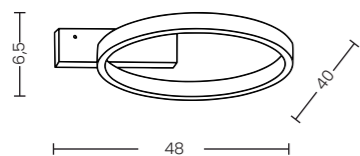

Up & Down light