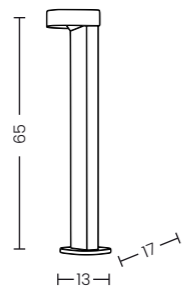

FIGARO 650 3000K IP54 BK