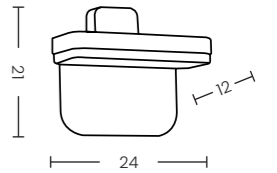

OPLO NUMBER WALL 3000K IP54