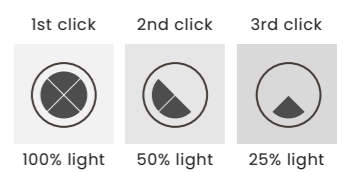

3-STEP DIMM SYSTEM