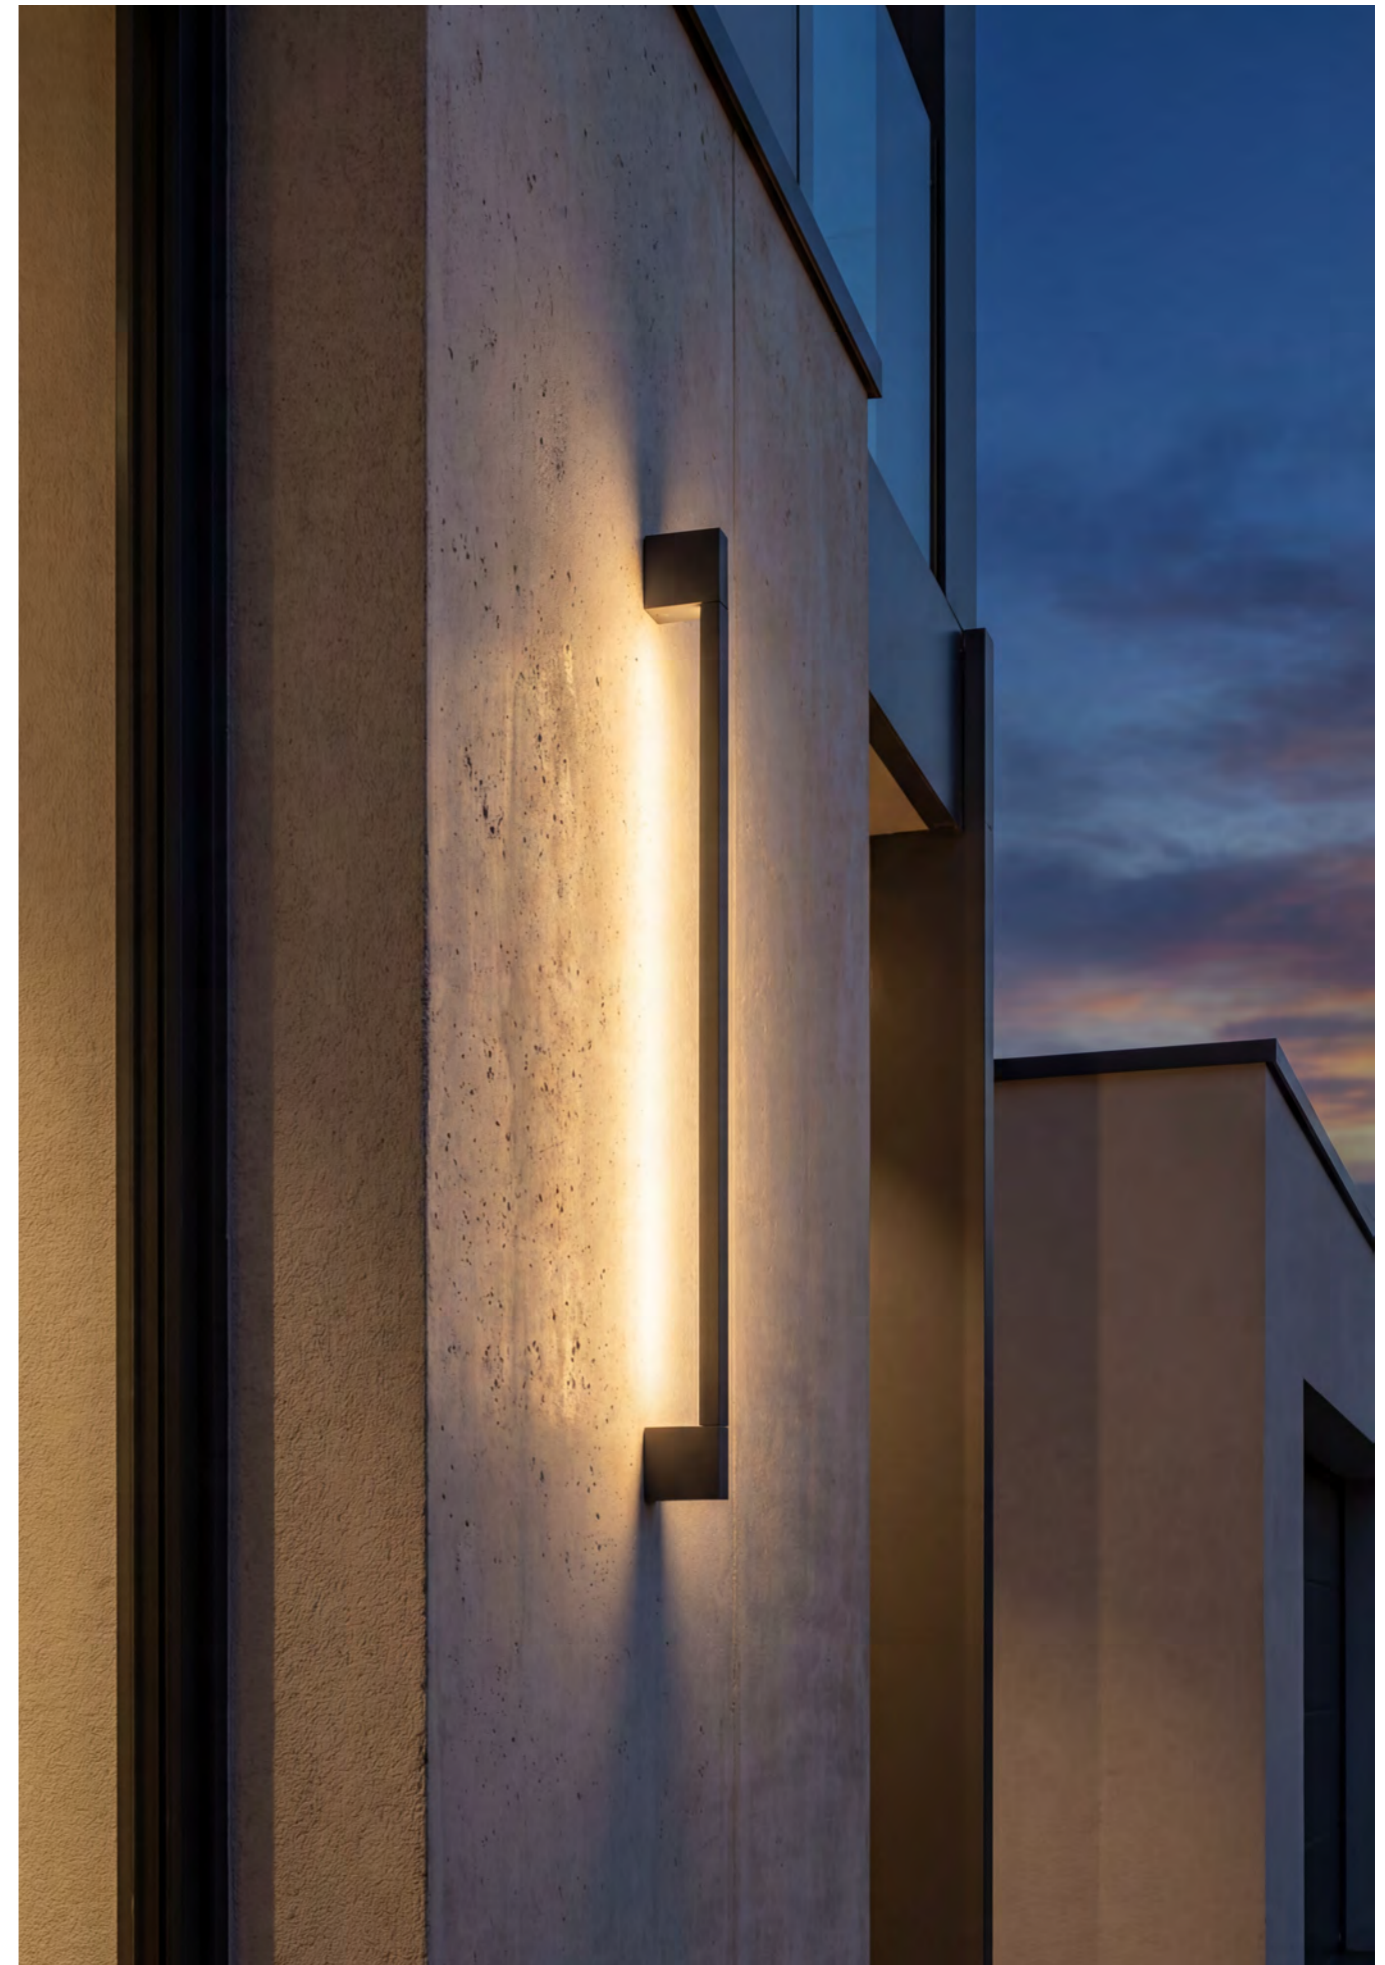

GUSTO 90 WALL IP54 3000/4000K

Code	Color	Finish	Material	Light Source	Lumens	Kelvins	Protection class
● AZ6839	black	matt	aluminium	1 x LED integrated, 9W	365lm	3000K	IP54
● AZ6840	dark grey	matt	aluminium	1 x LED integrated, 9W	365lm	3000K	IP54
● AZ6843	black	matt	aluminium	1 x LED integrated, 9W	365lm	4000K	IP54
● AZ6844	dark grey	matt	aluminium	1 x LED integrated, 9W	365lm	4000K	IP54

GUSTO 120 WALL IP54 3000/4000K

Code	Color	Finish	Material	Light Source	Lumens	Kelvins	Protection class
● AZ6837	black	matt	aluminium	1 x LED integrated, 12W	490lm	3000K	IP54
● AZ6838	dark grey	matt	aluminium	1 x LED integrated, 12W	490lm	3000K	IP54
● AZ6841	black	matt	aluminium	1 x LED integrated, 12W	490lm	4000K	IP54
● AZ6842	dark grey	matt	aluminium	1 x LED integrated, 12W	490lm	4000K	IP54