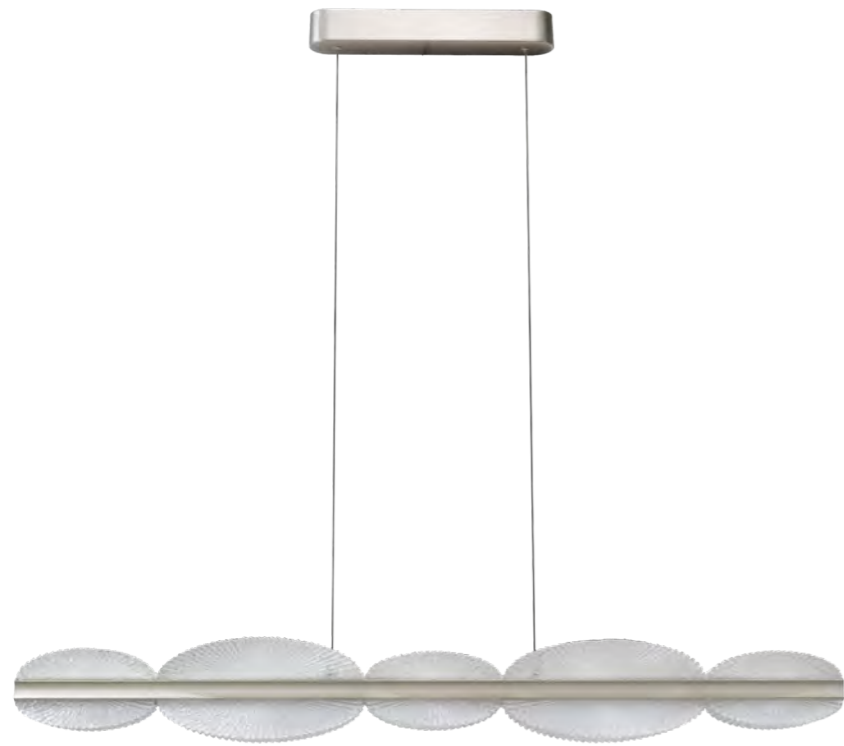

POND 120 PENDANT 3-STEP DIMM CHAMPAGNE & POND 40 WALL CHAMPAGNE

Pond 120 Pendant 3-Step DIMM Champagne
AZ6782

Pond 40 Wall Champagne
AZ6781

3-STEP DIMM SYSTEM

Pond 120 Pendant 3-Step DIMM Champagne

- Code/Color: ● AZ6782 champagne / clear
- Finish: matt / shiny
- Material: aluminium / acrylic
- Light source: 1 x LED integrated
- Power: 58W
- Lumens: 3742lm
- Kelvins: 3000K
- Dimmable: yes
- Type of control: 3-STEP DIMMER

Pond 40 Wall Champagne

- Code/Color: ● AZ6781 champagne / clear
- Finish: matt / shiny
- Material: aluminium / acrylic
- Light source: 1 x LED integrated
- Power: 12W
- Lumens: 887lm
- Kelvins: 3000K

VIRGO PENDANT 120 3-STEP DIMM BK & VIRGO FLOOR DIMM BK