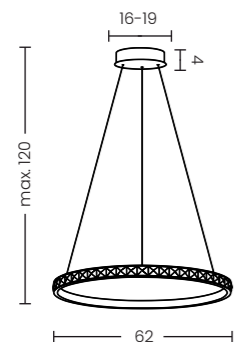

AZALEA 60 3-STEP DIMM BK

Azalea 60 3-Step DIMM Bk
AZ6772

3-STEP DIMM SYSTEM

Azalea 60 3-Step DIMM Bk

- Code/Color ● AZ6772 black / clear
- Finish brushed / shiny
- Material aluminium / crystal
- Light source 1 x LED integrated
- Power 30W
- Lumens 1480lm
- Kelvins 2936K
- Dimmable yes
- Type of control 3-STEP DIMMER