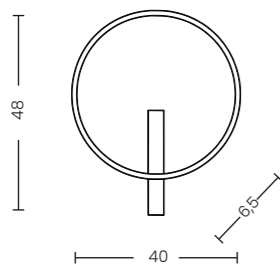

Arte Wall 25W CCT Switch Bk

Code/Color	● AZ7009 black
Finish	matt
Material	aluminium / silicone
Light source	1 x LED integrated
Power	25W
Kelvins	3000 / 4000 / 6000K
Dimmable	yes
CCT	yes
Type of control	CCT SWITCH, TRIAC DIMMER