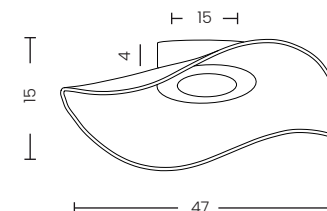

MEDUSA 50 PENDANT 3000K BK

Medusa 50 Pendant 3000K Bk

Code/Color	● AZ6788 black / clear
Finish	matt / shiny
Material	aluminium / acrylic
Light source	1 x LED integrated
Power	30W
Lumens	2200lm
Kelvins	3100K

MEDUSA 50 TOP 3000K BK

Medusa 50 Top 3000K Bk

Code/Color	● AZ6790 black / clear
Finish	matt / shiny
Material	aluminium / acrylic
Light source	1 x LED integrated
Power	30W
Lumens	2200lm
Kelvins	3100K