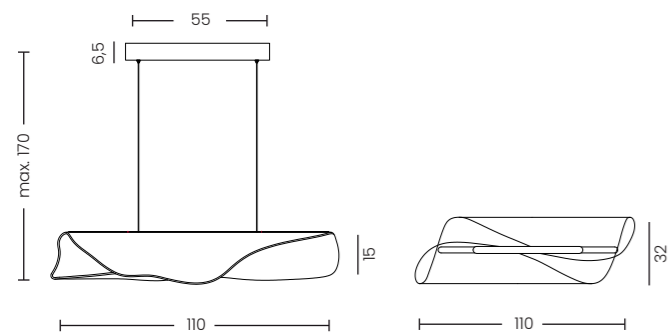

Dragonfly Pendant 3000K Bk

Code/Color	● AZ6791 black / clear
Finish	matt / shiny
Material	aluminium / acrylic
Light source	1 x LED integrated
Power	35W
Lumens	2360lm
Kelvins	3100K