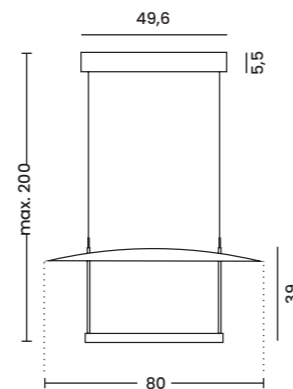

AZzardo[®]

new collection
2025/2026

AZZARDO.COM

PORTOFINO 80 3-STEP DIMM

Portofino 80 3-Step DIMM
AZ6661

3-STEP DIMM SYSTEM

Portofino 80 3-Step DIMM

Code/Color	○ AZ6661 white/ black
Finish	matte / matte
Material	aluminium
Light source	1 x LED integrated
Power	39W
Lumens	1300lm
Kelvins	3000K
Dimmable	yes
Type of control	3-STEP DIMMER