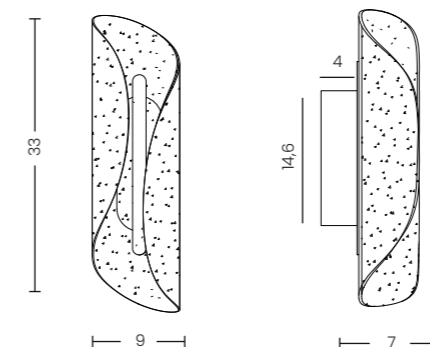

Manta Wall 3000K Bk

Code/Color	● AZ6795 black / clear
Finish	matt / shiny
Material	aluminium / acrylic
Light source	1 x LED integrated
Power	8W
Lumens	75lm
Kelvins	3000K