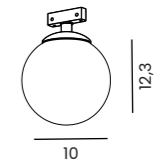

Voltage 48V	Lumens 450lm	Light source 1x LED integrated
Light source 1x LED integrated	Power 5W	Protection level IP20
Type of control CCT	Material glass / PVC	Finish matt

o white AZ6973