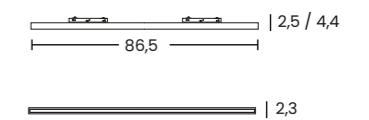

ALFA SAGA TRACK MAGNETIC 2LINE 48W CCT SWITCH DIMM

Voltage = 48V	Lumens 1877 / 2132lm	Beam angle 105°
Light source 1x LED integrated	Kelvins 3000 / 4000 / 7320K	Power 48W
Protection level IP20	Type of control CCT SWITCH	Material aluminium / PVC
Finish matt		

- black AZ6239
- white AZ6501