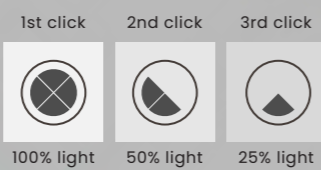

3-STEP DIMM SYSTEM

100% light 50% light 25% light