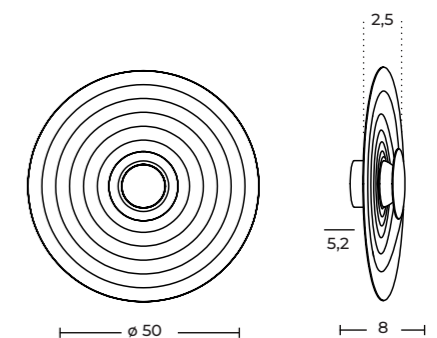

Ripple Wall 50

Code/Color	● AZ6581 beige / black ● AZ6582 auburn / black
Finish	matt / matt
Material	aluminium / aluminium
Light source	1 x LED integrated
Power	6W
Lumens	108lm
Kelvins	2675K