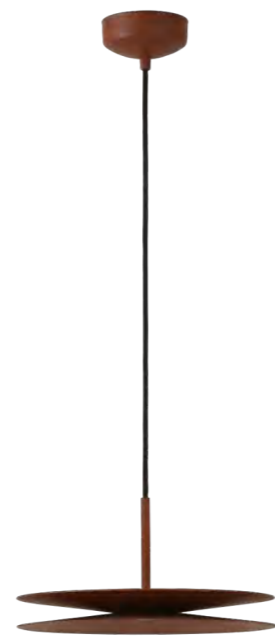

Disc Pendant 35 Auburn
AZ6743