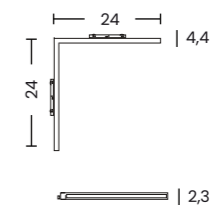

Voltage = 48V	Lumens 672 / 764lm	Beam angle 69°
Light source 1x LED integrated	Kelvins 2900 / 4000 / 7160K	Power 24W
Protection level IP20	Type of control CCT SWITCH	Material aluminium / PVC
Finish matt		

- black _____ AZ6289
- white _____ AZ7250