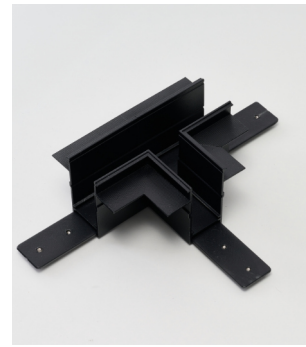

Color/Code	● black	○ white	● beige
	AZ6702	AZ6705	AZ7386

BETA TRACK MAGNETIC57 230V CORNER90 A GIPS2

Color/Code ● black _____ AZ5174
● beige _____ AZ7336

BETA TRACK MAGNETIC57 230V CORNER90 B GIPS2

Color/Code ● black _____ AZ5173
● beige _____ AZ7335