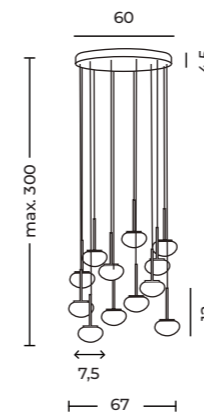

SERENITY 12 BK

Serenity 12 Bk
AZ6534

Adjustable shade position

Serenity 12 Bk

Code/Color	● AZ6534 black / white
Finish	matt / matt
Material	aluminium / glass
Light source	12 x LED integrated
Power	84W
Lumens	3200lm
Kelvins	3000K