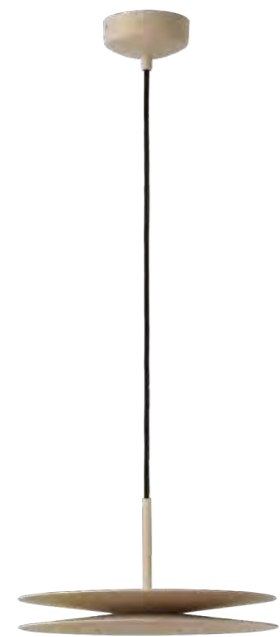

DISC PENDANT 35

Disc Pendant 35 Beige
AZ6742