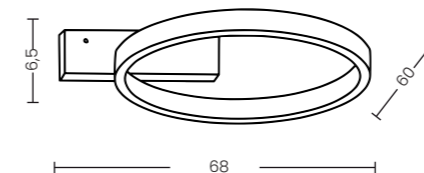

Up & Down light

ARTE TOP 25W+25W CCT SWITCH BK

Arte Top 25W+25W CCT Switch Bk

Code/Color	● AZ7011 black
Finish	matt
Material	aluminium / silicone
Light source	2 x LED integrated
Power	50W
Kelvins	3000 / 4000 / 6000K
Dimmable	yes
CCT	yes
Type of control	CCT SWITCH, TRIAC DIMMER