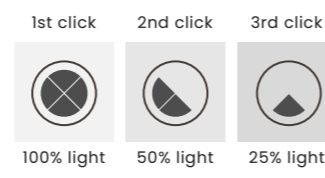

AZzardo[®]

new collection
2025/2026

AZZARDO.COM

PORTOFINO 80 3-STEP DIMM

Portofino 80 3-Step DIMM
AZ6661

3-STEP DIMM SYSTEM

Portofino 80 3-Step DIMM

Code/Color	○ AZ6661 white/ black
Finish	matte / matte
Material	aluminium
Light source	1 x LED integrated
Power	39W
Lumens	1300lm
Kelvins	3000K
Dimmable	yes
Type of control	3-STEP DIMMER