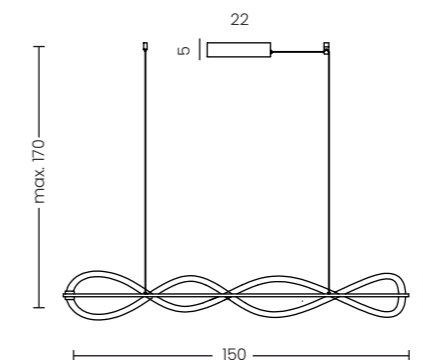

Pescara Pendant 150 3-Step DIMM Bk

Code/Color	● AZ6746 black / white
Finish	matt / matt
Material	aluminium / silicone
Light source	1 x LED integrated
Power	33W
Lumens	2640lm
Kelvins	3000K
Dimmable	yes
Type of control	3-STEP DIMMER