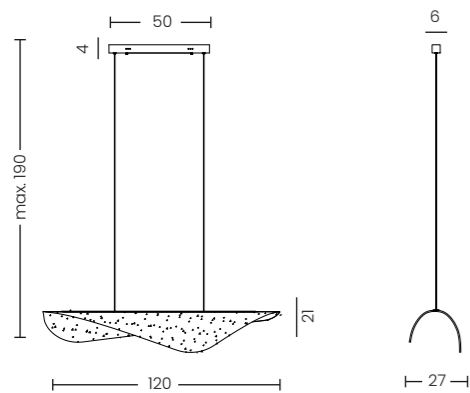

Manta 120 Pendant 3000K Bk

Code/Color	● AZ6794 black / clear
Finish	matt / shiny
Material	aluminium / acrylic
Light source	1 x LED integrated
Power	38W
Lumens	212lm
Kelvins	3000K