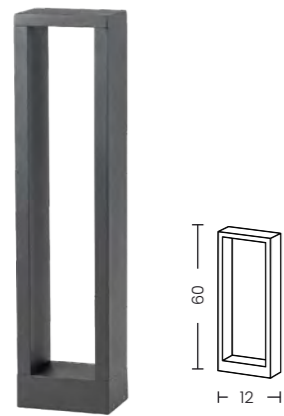

CAVALIO IP65 30 3000K DGR

Code	Color	Finish	Material	Light Source	Kelvins	Protection class
● AZ7138	dark grey	matt	aluminium	1 x LED integrated, 10W	3000K	IP65

CAVALIO IP65 60 3000K DGR

Code	Color	Finish	Material	Light Source	Kelvins	Protection class
● AZ7139	dark grey	matt	aluminium	1 x LED integrated, 10W	3000K	IP65

CAVALIO IP65 80 3000K DGR

Code	Color	Finish	Material	Light Source	Kelvins	Protection class
● AZ7140	dark grey	matt	aluminium	1 x LED integrated, 10W	3000K	IP65