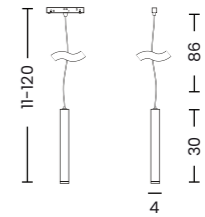

Voltage 230V	Kelvins / Lumens 3000K 805lm 4000K 847lm	Light source 1x LED integrated
Power 10W	Beam angle 15-38°	Protection level IP20
Type of control dimmable	Tilt 90°	Rotation 360°
Material aluminium / PVC	Finish matt	

- 3000K black _____ AZ5198
- 4000K black _____ AZ5197
- 3000K beige _____ AZ7360
- 4000K beige _____ AZ7359

Voltage 230V	Kelvins / Lumens 3000K 635lm 4000K 654lm	Light source 1x LED integrated
Power 10W	Beam angle 24°	Protection level IP20
Material aluminium / PVC	Finish matt	

- 3000K black _____ AZ5203
- 4000K black _____ AZ5204
- 3000K beige _____ AZ7365
- 4000K beige _____ AZ7366