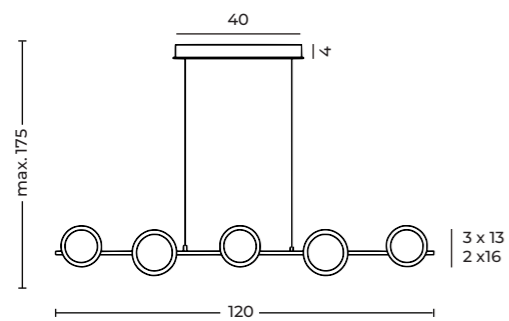

Euforia Pendant Line 5 3-Step DIMM Go

Code/Color	● AZ6737 gold / clear
Finish	shiny / shiny
Material	aluminium / acrylic
Light source	5 x LED integrated
Power	30W
Kelvins	3000K
Dimmable	yes
Type of control	3-STEP DIMMER