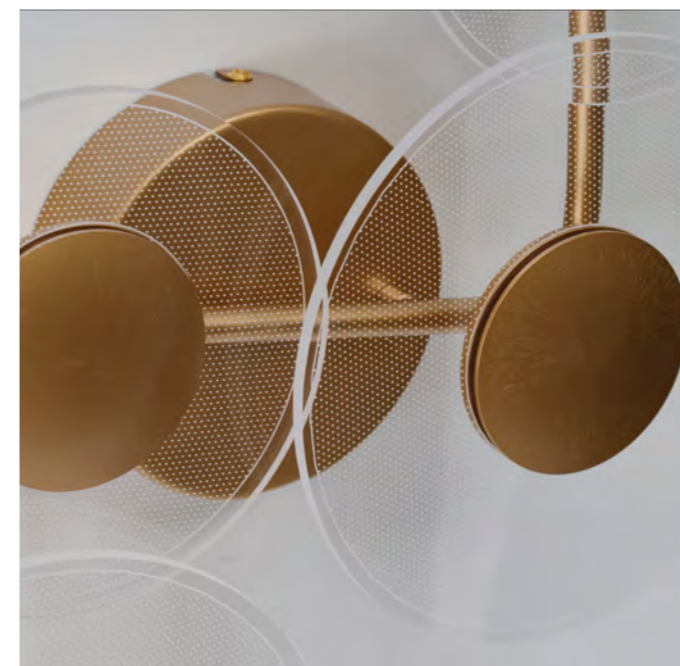

MEADOW 3-STEP DIMM GO

3-STEP DIMM SYSTEM

Meadow 4 3-Step DIMM Go

Code/Color	● AZ6775 gold / clear
Finish	brushed / shiny
Material	aluminium / PVC
Light source	4 x LED integrated
Power	17W
Lumens	1028lm
Kelvins	2961K
Dimmable	yes
Type of control	3-STEP DIMMER

Meadow 6 3-Step DIMM Go

Code/Color	● AZ6776 gold / clear
Finish	brushed / shiny
Material	aluminium / PVC
Light source	6 x LED integrated
Power	24W
Lumens	1472lm
Kelvins	2942K
Dimmable	yes
Type of control	3-STEP DIMMER