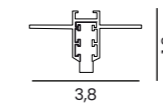

DELTA TRACK MAGNETIC SUPER SLIM GIPS CORNER90 A BK

1. Color/Code
2. black **AZ6994**