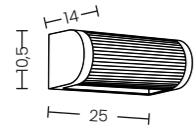

EBRO WALL IP65 12W 3000K BK

Code	Color	Finish	Material	Light Source	Lumens	Kelvins	Protection class
● AZ6764	black / clear	matt / shiny	aluminium / PVC	1 x LED integrated, 12W	960lm	3000K	IP65