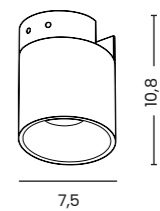

TRACK IP65 MURANO 8W 3000K

Light source 1x LED integrated	Power 8W	Lumens 530lm
Kelvins 3000K	CRI [Ra] ≥ 90	Beam angle 50°
Protection level IP65	Material aluminium	

- black AZ6944
- white AZ6945

TRACK IP65 MURANO 4000K

Light source 1x LED integrated	Power 8W	Lumens 530lm
Kelvins 4000K	CRI [Ra] ≥ 90	Beam angle 50°
Protection level IP65	Material aluminium	

- black AZ6946
- white AZ6947

TRACK IP65 FERNA 16W 3000K

Light source 1x LED integrated	Power 16W	Lumens 660lm
Kelvins 3000K	CRI [Ra] ≥ 90	Beam angle 38°
Protection level IP65	Material aluminium	

- black AZ6956
- white AZ6957

TRACK IP65 FERNA 16W 4000K

Light source 1x LED integrated	Power 20W	Lumens 660lm
Kelvins 4000K	CRI [Ra] ≥ 90	Beam angle 38°
Protection level IP65	Material aluminium	

- black AZ6958
- white AZ6959