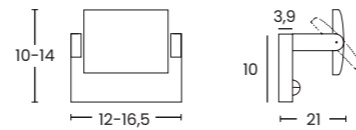

DURANTE IP54 CCT SWITCH