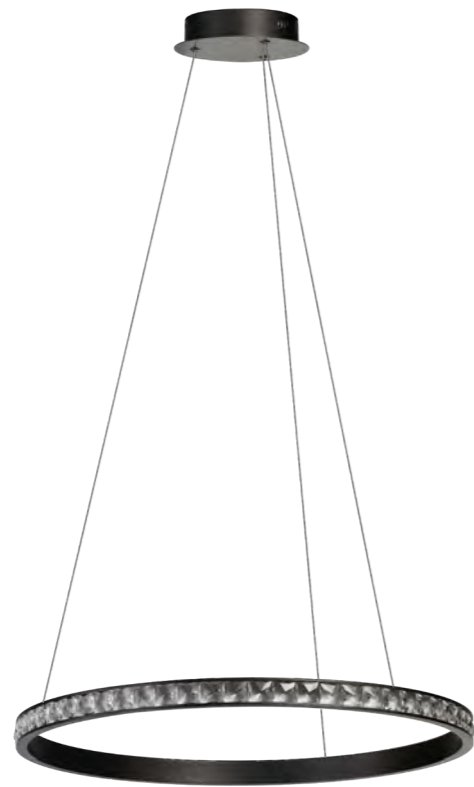

CAMELIA 100 OVAL 3-STEP DIMM GO

CAMELIA 100 OVAL 3-STEP DIMM Go
AZ6771

3-STEP DIMM SYSTEM

Camelia 100 Oval 3-Step DIMM Go

- Code/Color: ● AZ6771 rose gold / clear
- Finish: brushed / shiny
- Material: aluminium / crystal
- Light source: 1 x LED integrated
- Power: 60W
- Lumens: 2400lm
- Kelvins: 2934K
- Dimmable: yes
- Type of control: 3-STEP DIMMER

CAMELIA 40+60+80 3-STEP DIMM GO

CAMELIA 40+60+80 3-STEP DIMM Go
AZ6769

3-STEP DIMM SYSTEM

Camelia 40+60+80 3-Step DIMM Go

- Code/Color: ● AZ6769 rose gold / clear
- Finish: brushed / shiny
- Material: aluminium / crystal
- Light source: 3 x LED integrated
- Power: 118W
- Lumens: 4867lm
- Kelvins: 2931K
- Dimmable: yes
- Type of control: 3-STEP DIMMER

AZALEA 60 3-STEP DIMM BK

Azalea 60 3-Step DIMM Bk
AZ6772

3-STEP DIMM SYSTEM

Azalea 60 3-Step DIMM Bk

- Code/Color ● AZ6772 black / clear
- Finish brushed / shiny
- Material aluminium / crystal
- Light source 1 x LED integrated
- Power 30W
- Lumens 1480lm
- Kelvins 2936K
- Dimmable yes
- Type of control 3-STEP DIMMER