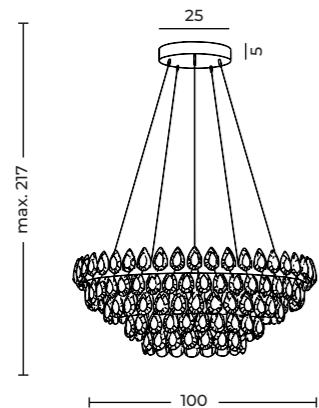

3-STEP DIMM SYSTEM

BARLETTA 60+100 PENDANT 3-STEP DIMM

Barletta 60+100 Pendant 3-Step DIMM Go
AZ6904

3-STEP DIMM SYSTEM

Barletta 60+100 Pendant 3-Step DIMM Go

- Code/Color ● AZ6904 rose gold / clear
- Finish shiny / shiny
- Material aluminium / crystal
- Light source 2 x LED integrated
- Power 180W
- Lumens 1m
- Kelvins 3000K
- Dimmable yes
- Type of control 3-STEP DIMMER