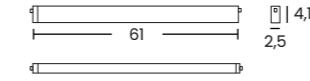

BETA SAGA 230V TRACK MAGNETIC 27W 3000/4000K