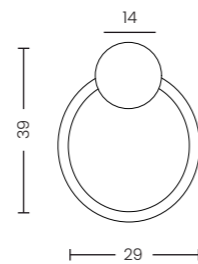

IVY 3m 3-STEP DIMM BK