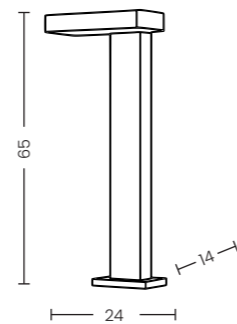

OPLO 650 3000K IP54

Code	Color	Finish	Material	Light Source	Lumens	Kelvins	Protection class
● AZ6833	dark grey	matt	aluminium / PVC	1 x LED integrated, 10W	800lm	3000K	IP54
● AZ6834	black	matt	aluminium / PVC	1 x LED integrated, 10W	800lm	3000K	IP54