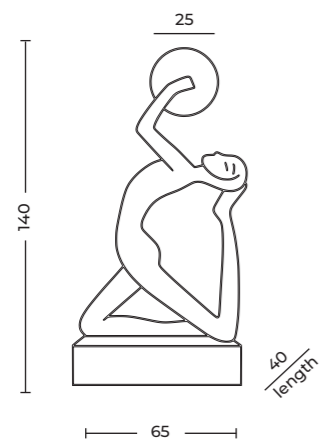

ARTEMIS BK

Artemis Bk
AZ6783

Artemis Bk

Code/Color

Finish

Material

Light source

- AZ6783 black / white matt / matt
- FRP / aluminium / glass
- 1 x E27 only LED