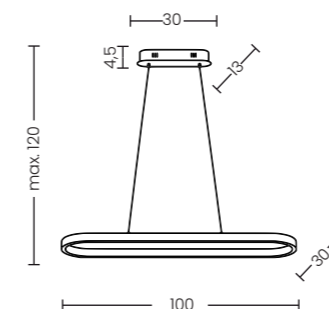

CAMELIA 100 OVAL 3-STEP DIMM GO

CAMELIA 100 OVAL 3-STEP DIMM Go
AZ6771

3-STEP DIMM SYSTEM

Camelia 100 Oval 3-Step DIMM Go

- Code/Color: ● AZ6771 rose gold / clear
- Finish: brushed / shiny
- Material: aluminium / crystal
- Light source: 1 x LED integrated
- Power: 60W
- Lumens: 2400lm
- Kelvins: 2934K
- Dimmable: yes
- Type of control: 3-STEP DIMMER