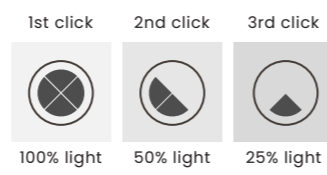

3-STEP DIMM SYSTEM