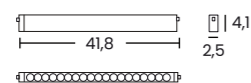

BETA KIRA 230V TRACK MAGNETIC 18W 3000/4000K