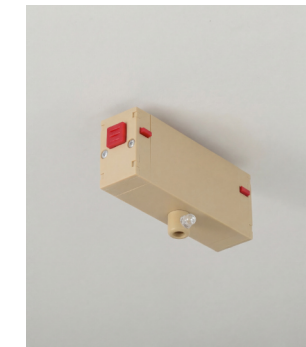

BETA TRACK MAGNETIC 230V ADAPTER FOR PENDANT LAMP

Color/Code ● black _____ AZ5156
○ white _____ AZ5157
● beige _____ AZ7324