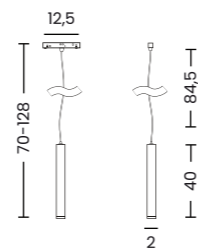

ALFA KERRY TRACK MAGNETIC 2LINE 7W CCT SWITCH DIMM