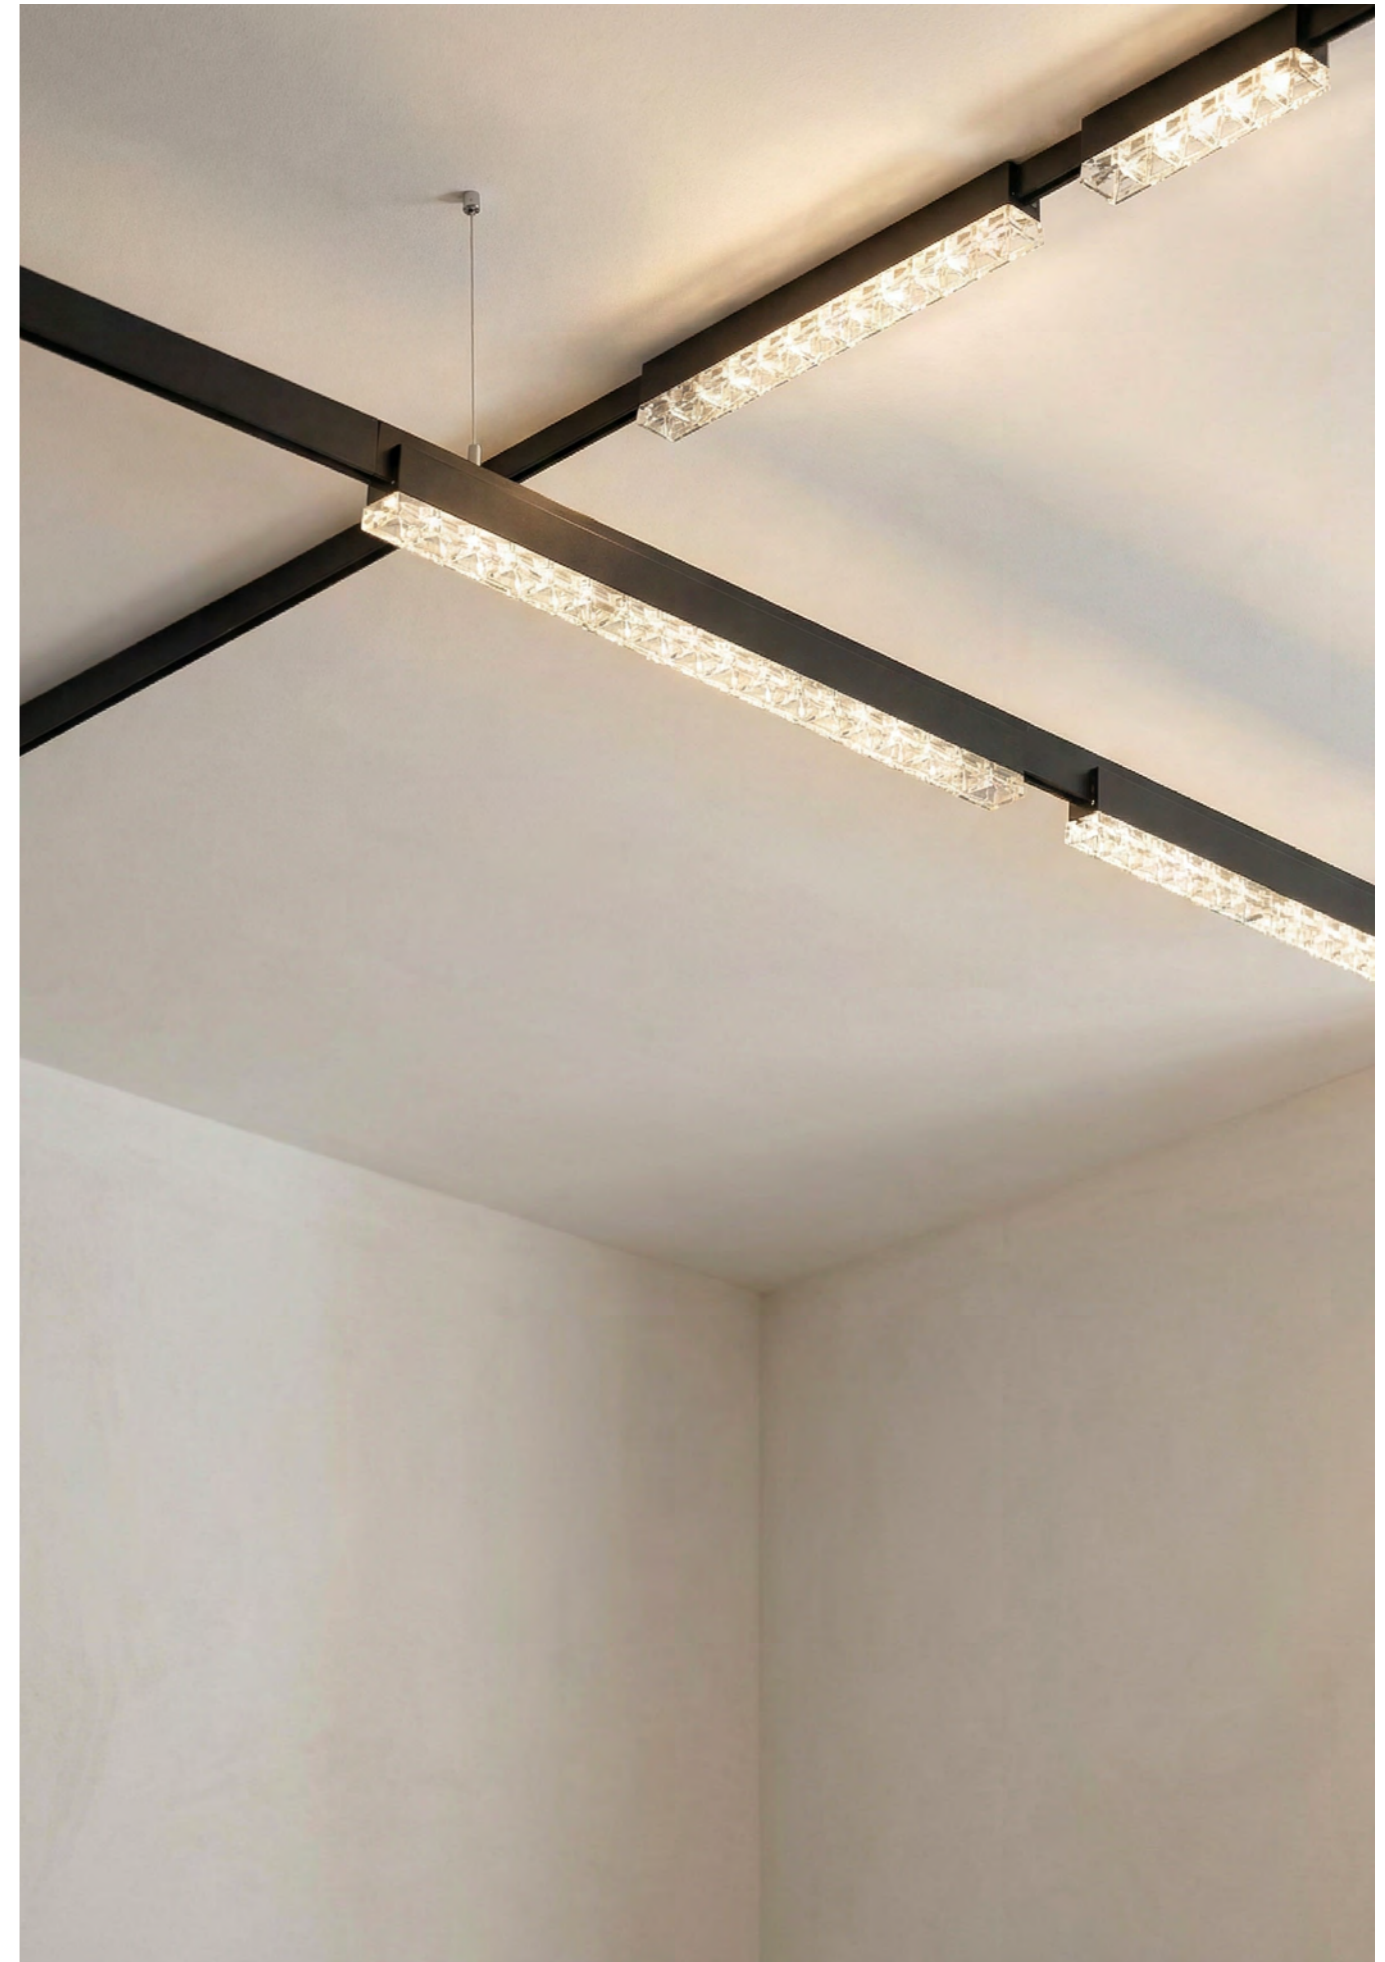

DELTA TEMIDA TRACK MAGNETIC SUPER SLIM 12W CCT BK

Voltage 48V	Light source 1x LED integrated	Power 12W
Lumens 915lm	Kelvins 3000/4000/6000K	Beam angle 180°
Protection level IP20	Type of control CCT	Material aluminium / PVC
Finish matt / shiny		

● black / clear AZ5406

DELTA TEMIDA TRACK MAGNETIC SUPER SLIM 18W CCT BK

Voltage 48V	Light source 1x LED integrated	Power 18W
Lumens 1440lm	Kelvins 3000/4000/6000K	Beam angle 180°
Protection level IP20	Type of control CCT	Material aluminium / PVC
Finish matt / shiny		

● black / clear AZ5406