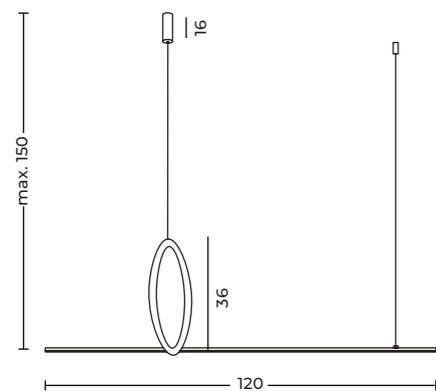

POND 120 PENDANT 3-STEP DIMM CHAMPAGNE & POND 40 WALL CHAMPAGNE

Pond 120 Pendant 3-Step DIMM Champagne
AZ6782

Pond 40 Wall Champagne
AZ6781

3-STEP DIMM SYSTEM

Pond 120 Pendant 3-Step DIMM Champagne

- Code/Color: ● AZ6782 champagne / clear
- Finish: matt / shiny
- Material: aluminium / acrylic
- Light source: 1 x LED integrated
- Power: 58W
- Lumens: 3742lm
- Kelvins: 3000K
- Dimmable: yes
- Type of control: 3-STEP DIMMER