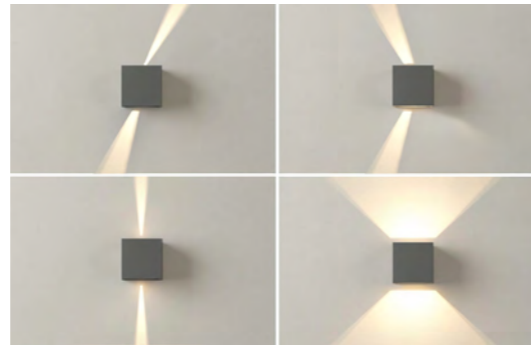

Adjustable light angle