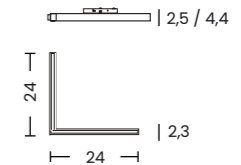

ALFA SAGA TRACK MAGNETIC CORNER A 24W DALI CCT DIMM

Voltage = 48V	Lumens 909 / 1032lm	Beam angle 104°
Light source 1x LED integrated	Kelvins 2900 / 4000 / 7274K	Power 24W
Protection level IP20	Type of control CCT SWITCH	Material aluminium / PVC
Finish matt		

- black _____ AZ6288
- white _____ AZ7249

ALFA SAGA TRACK MAGNETIC CORNER B 24W DALI CCT DIMM

Voltage = 48V	Lumens 672 / 764lm	Beam angle 69°
Light source 1x LED integrated	Kelvins 2900 / 4000 / 7160K	Power 24W
Protection level IP20	Type of control CCT SWITCH	Material aluminium / PVC
Finish matt		

- black _____ AZ6289
- white _____ AZ7250