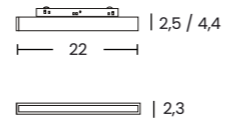

Voltage = 48V	Lumens 550lm	Beam angle 104°
Light source 1x LED integrated	Kelvins 2900 / 4000 / 6000K	Power 12W
Protection level IP20	Type of control Dali	Material aluminium / PVC
Finish matt		

- black AZ6284
- white AZ7247