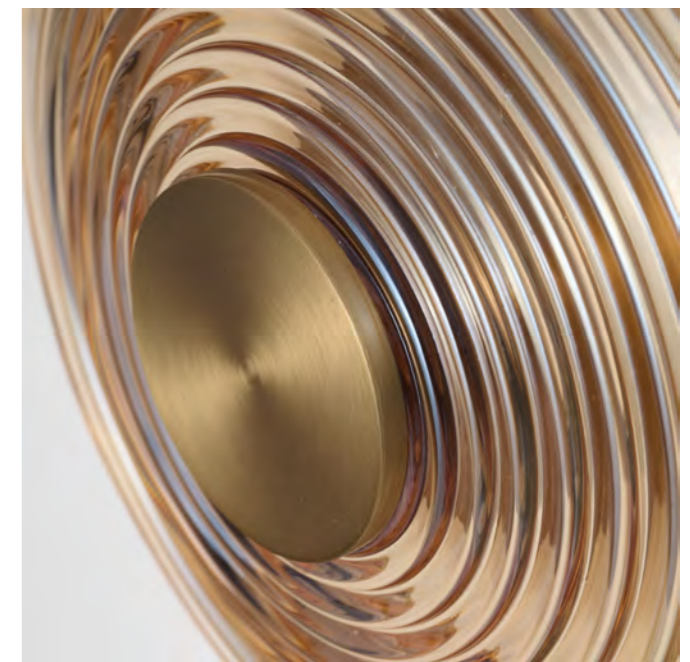

NAZAR PENDANT 5 3-STEP DIMM & NAZAR WALL

Nazar Pendant 5 3-Step DIMM

Code/Color	● AZ6531 amber / brass
Finish	shiny / brushed
Material	glass / aluminium
Light source	10 x LED integrated
Power	56W
Lumens	998lm
Kelvins	3100K
Dimmable	yes
Type of control	3-STEP DIMMER

Nazar Wall 20

Code/Color	● AZ6529 amber / brass
Finish	shiny / brushed
Material	glass / aluminium
Light source	1 x LED integrated
Power	11W
Lumens	120lm
Kelvins	2849K

Nazar Wall 30

Code/Color	● AZ6530 amber / brass
Finish	shiny / brushed
Material	glass / aluminium
Light source	1 x LED integrated
Power	11W
Lumens	158lm
Kelvins	3191K