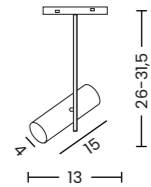

ALFA NIKO 2 TRACK MAGNETIC 2LINE 2X7W CCT SWITCH DIMM

Voltage = 48V	Lumens 507 / 695lm	Beam angle 38°
Light source 2x LED integrated	Kelvins 2800 / 4000 / 6500K	Rotation 350°
Power 24W	Protection level IP20	Tilt 90°
Type of control CCT SWITCH	Material aluminium / PVC	Finish matt

- black AZ6252
- white AZ6514

ALFA NIKO 2 TRACK MAGNETIC 2LINE 2X12W CCT SWITCH DIMM

Voltage = 48V	Lumens 770lm	Beam angle 24°
Light source 2x LED integrated	Kelvins 3000/4000/6000K	Rotation 350°
Power 14W	Protection level IP20	Tilt 90°
Type of control CCT SWITCH	Material aluminium / PVC	Finish matt

- black AZ6253
- white AZ6515

ALFA PORTO TRACK MAGNETIC 2LINE 12W CCT SWITCH DIMM

Voltage = 48V	Lumens 502 / 693lm	Beam angle 31°
Light source 1x LED integrated	Kelvins 2800 / 4000 / 6500K	Power 12W
Protection level IP20	Tilt 310°	Type of control CCT SWITCH
Material aluminium / PVC	Finish matt	

- black AZ6254
- white AZ6516

ALFA OPTICA TRACK MAGNETIC 2LINE 12W CCT SWITCH DIMM

Voltage = 48V	Lumens 524 / 712lm	Beam angle 20° - 60°
Light source 1x LED integrated	Kelvins 2800 / 4000 / 6700K	Rotation 350°
Power 12W	Protection level IP20	Tilt 90°
Type of control CCT SWITCH	Material aluminium / PVC	Finish matt

- black AZ6256
- white AZ6517