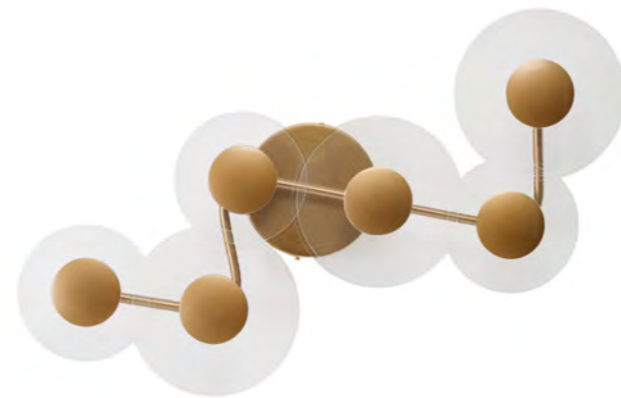

Medusa 70 Pendant 3000K BK

Code/Color	● AZ6789 black / clear
Finish	matt / shiny
Material	aluminium / acrylic
Light source	1 x LED integrated
Power	30W
Lumens	2170lm
Kelvins	3100K

MEADOW 3-STEP DIMM GO

Meadow 4 3-Step DIMM Go
AZ6775