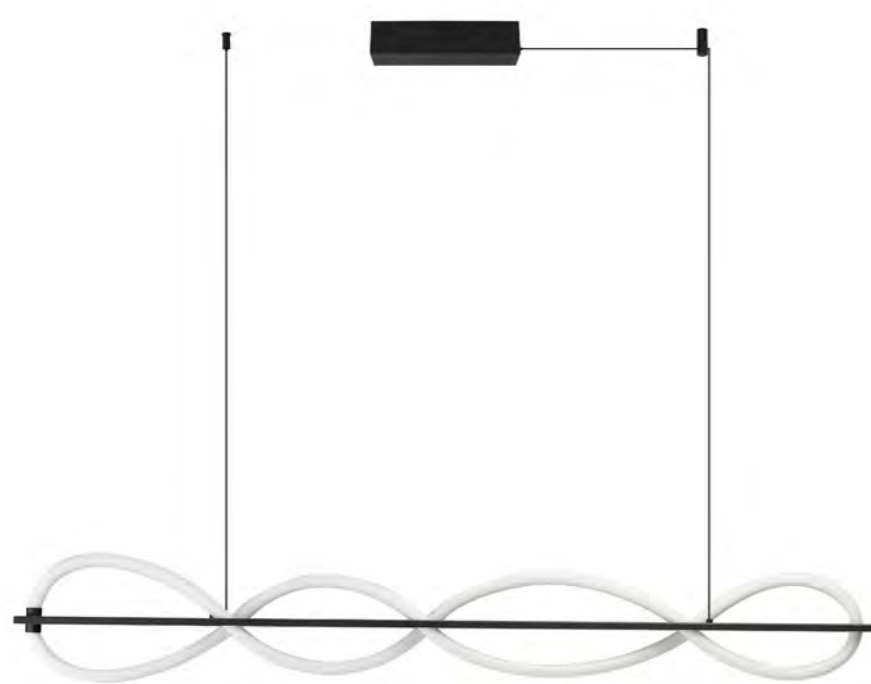

PESCARA PENDANT 120 3-STEP DIMM BK & PESCARA WALL BK

Pescara Pendant 120 3-Step DIMM Bk
AZ6745

3-STEP DIMM SYSTEM

1st click	2nd click	3rd click
100% light	50% light	25% light

Pescara Pendant 120 3-Step DIMM Bk

Code/Color	● AZ6745 black / white
Finish	matt / matt
Material	aluminium / silicone
Light source	1 x LED integrated
Power	25W
Lumens	2000lm
Kelvins	3000K
Dimmable	yes
Type of control	3-STEP DIMMER

Pescara Wall Bk

Code/Color	● AZ6747 black / white
Finish	matt / matt
Material	aluminium / silicone
Light source	1 x LED integrated
Power	10W
Lumens	800lm
Kelvins	3000K