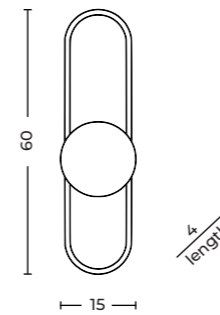

Mizuki Wall

- Code/Color
  - AZ6824 gold
  - AZ6825 black
- Finish
  - gold / shiny, black / matt
- Material
  - aluminium / silicone
- Light source
  - 1 x LED integrated
- Power
  - 20W
- Lumens
  - 438lm
- Kelvins
  - 2770K