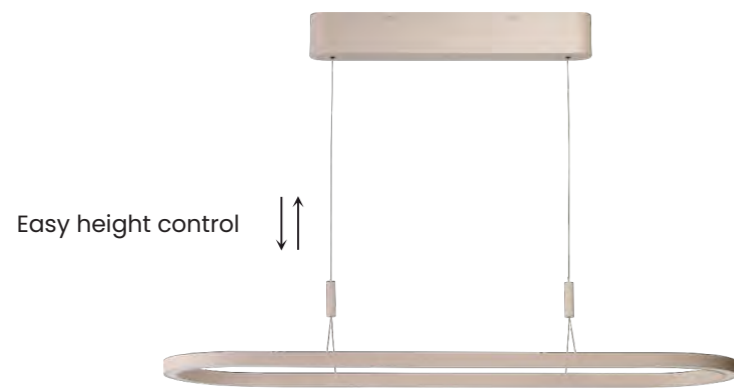

Layla 120 3000K DIMM Beige
AZ6756

Layla 120 3000K DIMM

Code/Color	○ AZ6754 white ● AZ6755 black ● AZ6756 beige
Finish	matt
Material	aluminium / silicone
Light source	1 x LED integrated
Power	50W
Kelvins	3000K
Dimmable	yes
Type of control	TRIAC DIMMER