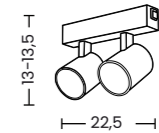

Voltage 230V	Light source 1x GU10	Power max 50W only LED
Protection level IP20	Material ALUMINIUM	Finish matt
Tilt 90°	Rotation 350°