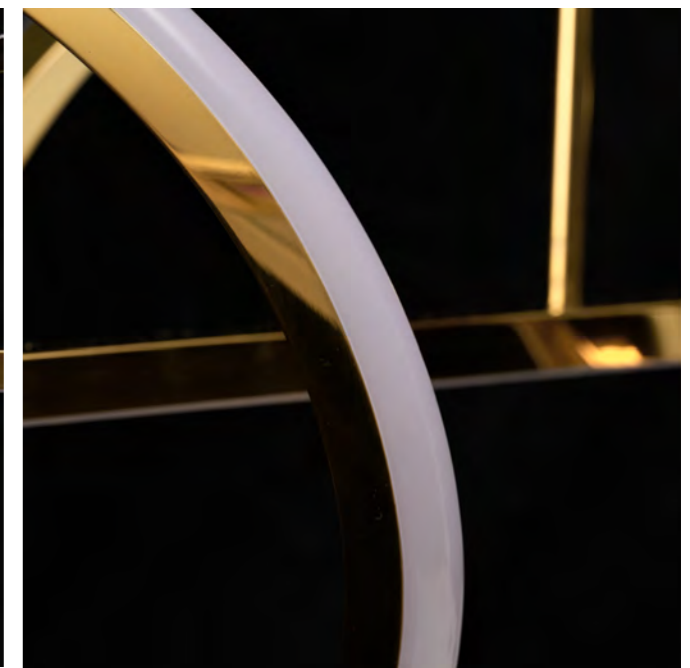

MEMPHIS PENDANT 3-STEP DIMM

3-STEP DIMM SYSTEM

Memphis Pendant 3-Step DIMM

- Code/Color: ● AZ6814 gold
- AZ6815 black
- Finish: gold / shiny, black / matt
- Material: aluminium / silicone
- Light source: 2 x LED integrated
- Power: 55W
- Lumens: 2580lm
- Kelvins: 2800K
- Dimmable: yes
- Type of control: 3-STEP DIMMER