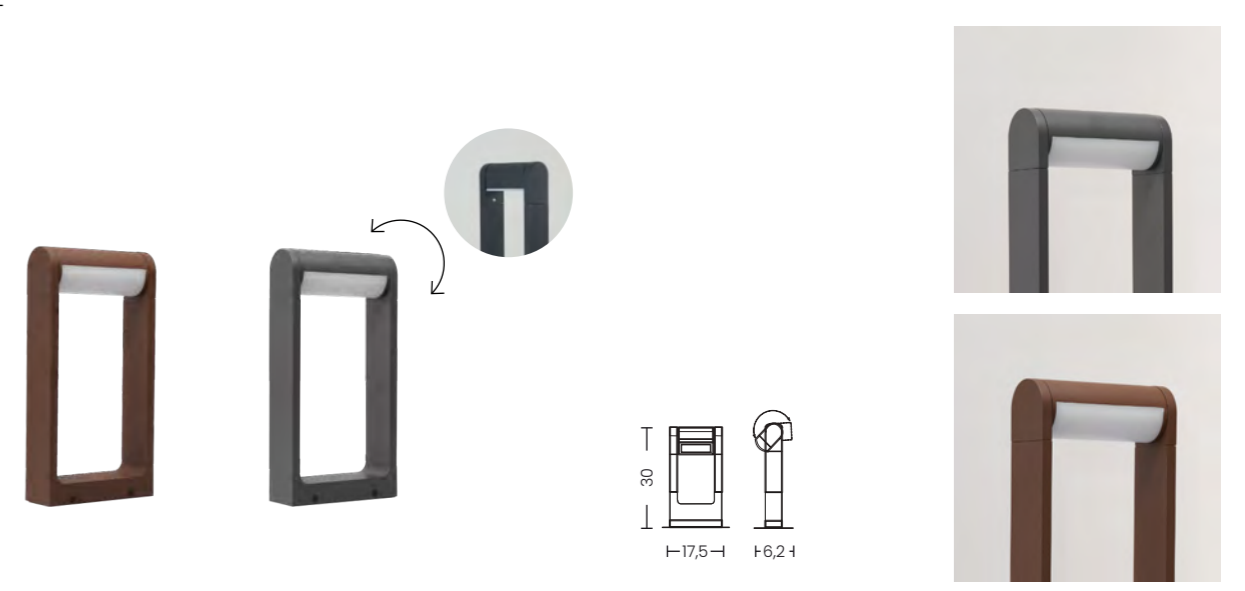

FRAME IP65 30 4000K

Code	Color	Finish	Material	Light Source	Lumens	Kelvins	Protection class
● AZ6685	corten	matt	aluminium / PVC	1 x LED integrated, 12W	960lm	4000K	IP65
● AZ6686	dark grey	matt	aluminium / PVC	1 x LED integrated, 12W	960lm	4000K	IP65
● AZ6761	black	matt	aluminium / PVC	1 x LED integrated, 12W	960lm	4000K	IP65