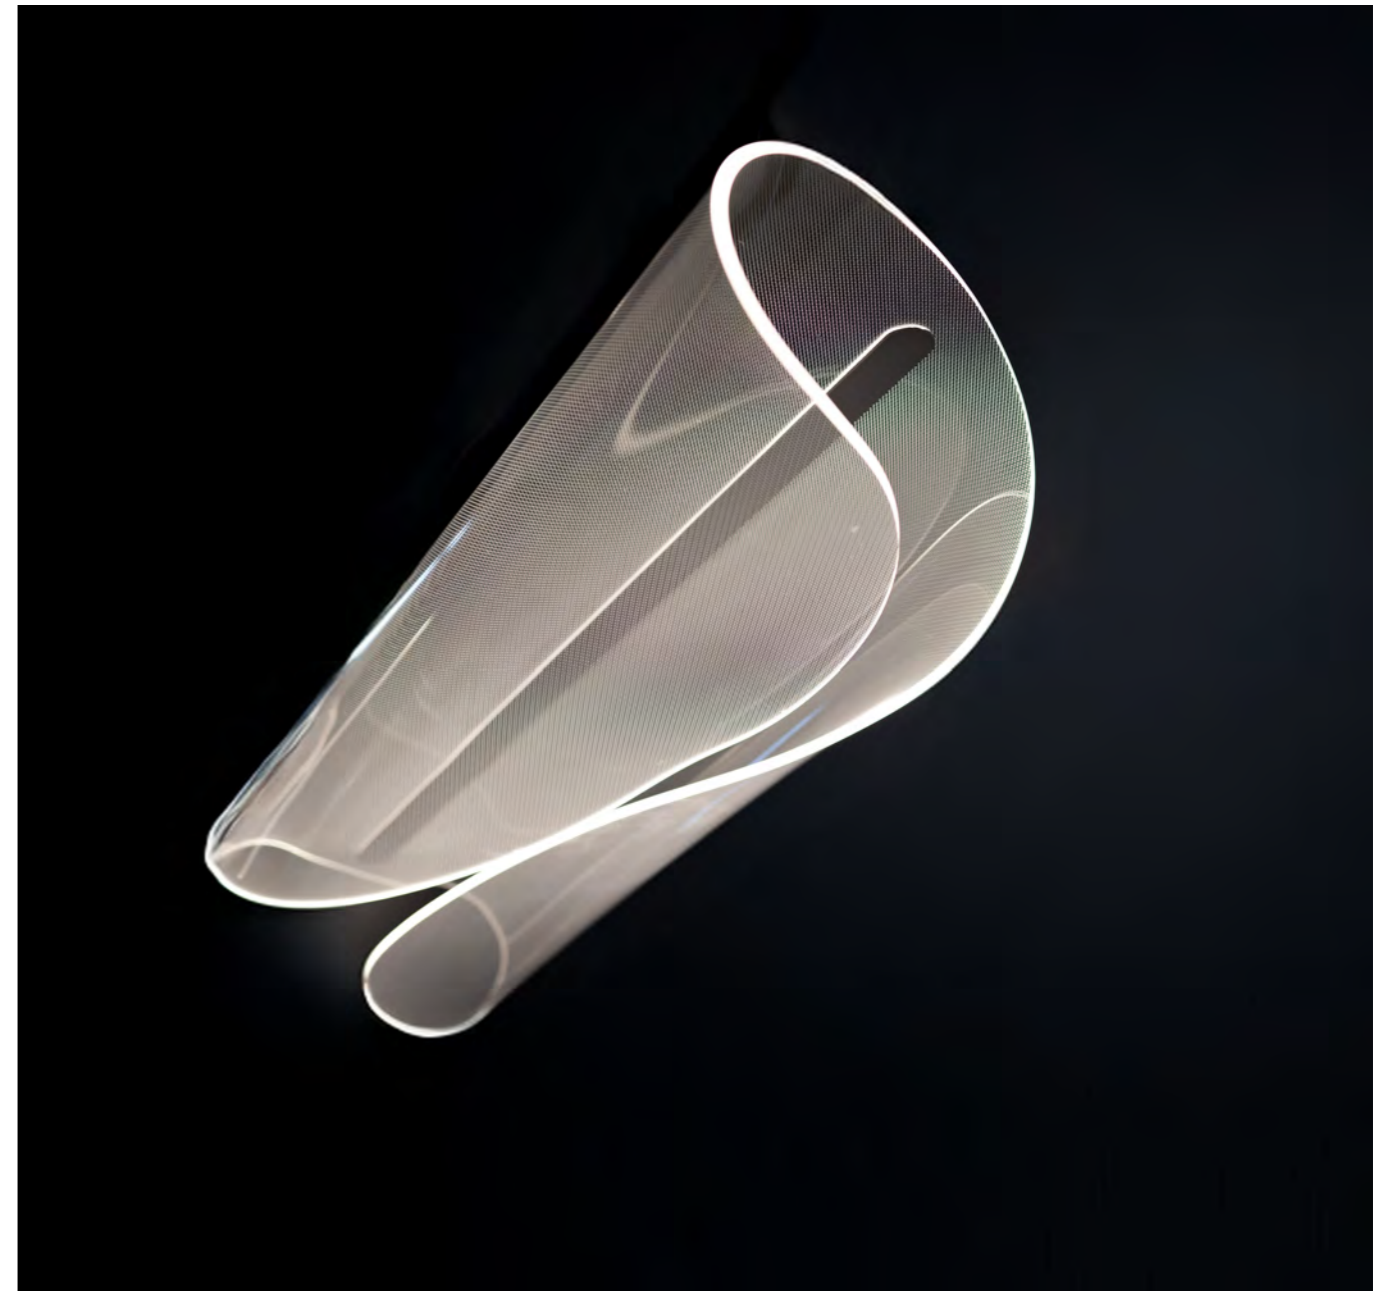

DRAGONFLY TOP 3000K BK