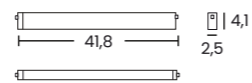

BETA SAGA 230V TRACK MAGNETIC 18W CCT BLUETOOTH

Voltage	Lumens	Light source
230V	1503lm	1x LED integrated
Kelvins	Power	Beam angle
3000 - 6000K	18W	120°
Protection level	Material	Finish
IP20	aluminium / PVC	matt

Type of control
BLUETOOTH

- black AZ5179
- white AZ7240
- beige AZ7341