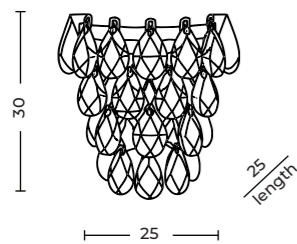

Barletta Wall Go

Code/Color	● AZ6906 rose gold / clear
Finish	shiny / shiny
Material	aluminium / crystal
Light source	1 x LED integrated
Power	18W
Kelvins	3000K