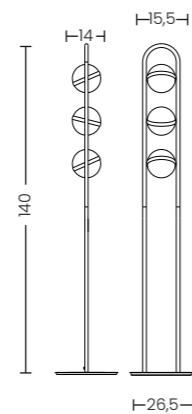

ASTRID 1 PENDANT BK & ASTRID FLOOR DIMM BK

Astrid 1 Pendant Bk

Code/Color	● AZ7196 black / clear
Finish	matt / shiny
Material	aluminium / glass
Light source	1 x LED integrated
Power	6W
Kelvins	3000K

Astrid Floor DIMM Bk

Code/Color	● AZ6893 black / clear
Finish	matt / shiny
Material	aluminium / glass
Light source	3 x LED integrated
Power	24W
Kelvins	3000K
Dimmable	yes
Type of control	FOOT DIMMER