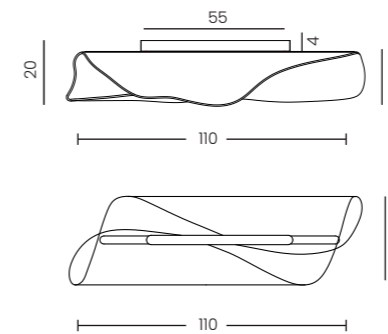

Dragonfly Top 3000K Bk

Code/Color	● AZ6792 black / clear
Finish	matt / shiny
Material	aluminium / acrylic
Light source	1 x LED integrated
Power	35W
Lumens	2200lm
Kelvins	3100K