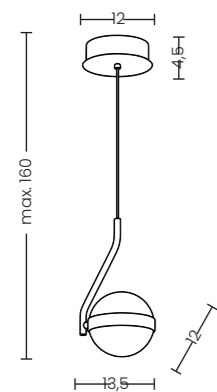

ASTRID 1 PENDANT BK & ASTRID FLOOR DIMM BK

Astrid 1 Pendant Bk

Code/Color	● AZ7196 black / clear
Finish	matt / shiny
Material	aluminium / glass
Light source	1 x LED integrated
Power	6W
Kelvins	3000K

Astrid Floor DIMM Bk

Code/Color	● AZ6893 black / clear
Finish	matt / shiny
Material	aluminium / glass
Light source	3 x LED integrated
Power	24W
Kelvins	3000K
Dimmable	yes
Type of control	FOOT DIMMER