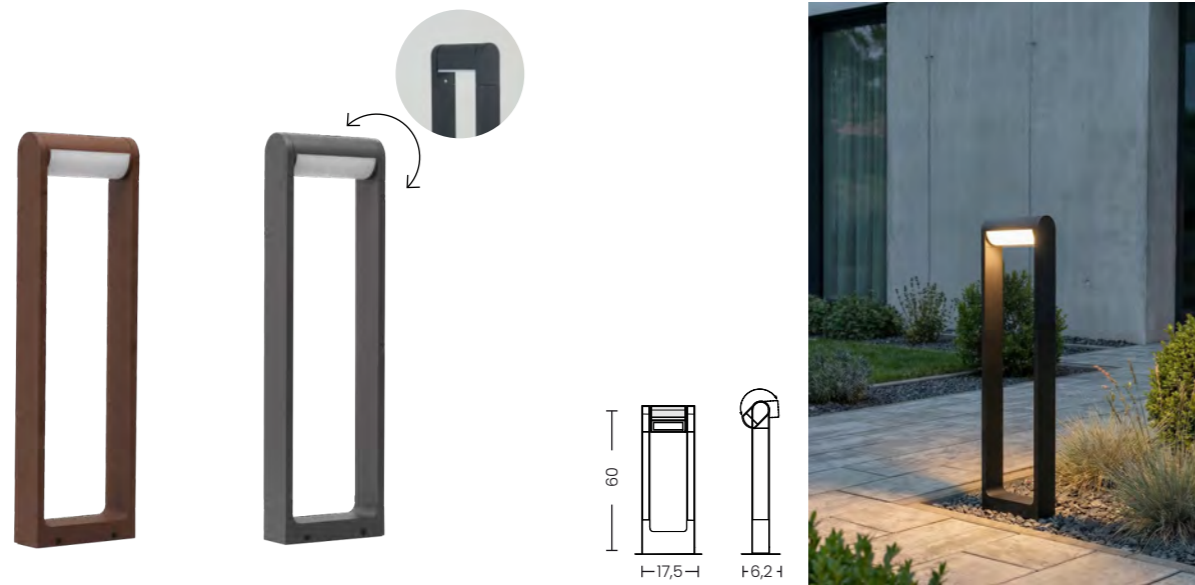

FRAME IP65 60 3000K