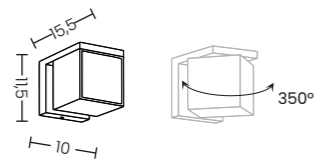

CUBIC IP54 18W 4000K

Code	Color	Finish	Material	Light Source	Lumens	Kelvins	Protection class
● AZ6688	black	matt	aluminium / PVC	1 x LED integrated, 18W	1440lm	4000K	IP54
● AZ6690	dark grey	matt	aluminium / PVC	1 x LED integrated, 18W	1440lm	4000K	IP54