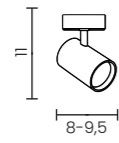

EXO 1 BEIGE

Code	Color	Finish	Material	Light Source	Protection class
● AZ7111	beige	matt	aluminium	1 x GU10, 40W	IP20

EXO 2 BEIGE

Code	Color	Finish	Material	Light Source	Protection class
● AZ7112	beige	matt	aluminium	2 x GU10, 40W	IP20

EXO 3 BEIGE

Code	Color	Finish	Material	Light Source	Protection class
● AZ7113	beige	matt	aluminium	3 x GU10, 40W	IP20