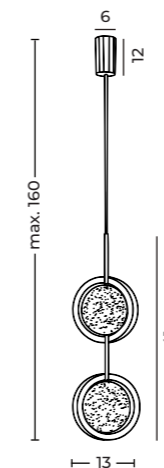

Euforia Pendant 2 Go

Code/Color	● AZ6736 gold / clear
Finish	shiny / shiny
Material	aluminium / acrylic
Light source	2 x LED integrated
Power	12W
Lumens	900lm
Kelvins	3000K