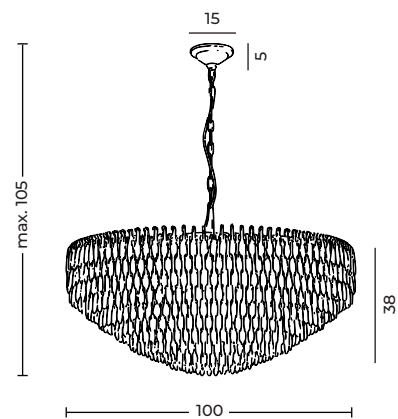

BURANO 100 PENDANT CH

Burano 100 Pendant Ch

Code/Color ● AZ6907 chrome / clear
Finish shiny / shiny
Material aluminium / crystal
Light source 28 x E14 only LED

Burano 100 Top Ch

Code/Color ● AZ6909 chrome / clear
Finish shiny / shiny
Material aluminium / crystal
Light source 28 x E14 only LED