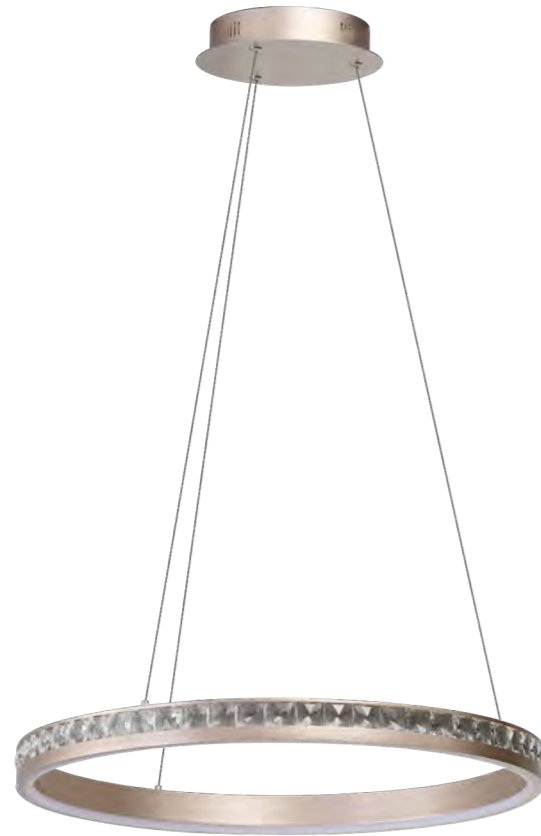

CAMELIA 60 3-STEP DIMM GO

Camelia 60 3-Step DIMM Go
AZ6770

3-STEP DIMM SYSTEM

Camelia 60 3-Step DIMM Go

- Code/Color: ● AZ6770 rose gold / clear
- Finish: brushed / shiny
- Material: aluminium / crystal
- Light source: 1 x LED integrated
- Power: 41W
- Lumens: 1739lm
- Kelvins: 2968K
- Dimmable: yes
- Type of control: 3-STEP DIMMER

CAMELIA 100 OVAL 3-STEP DIMM GO

CAMELIA 100 OVAL 3-STEP DIMM Go
AZ6771

3-STEP DIMM SYSTEM

Camelia 100 Oval 3-Step DIMM Go

- Code/Color: ● AZ6771 rose gold / clear
- Finish: brushed / shiny
- Material: aluminium / crystal
- Light source: 1 x LED integrated
- Power: 60W
- Lumens: 2400lm
- Kelvins: 2934K
- Dimmable: yes
- Type of control: 3-STEP DIMMER