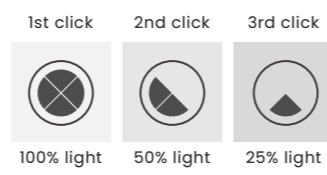

CAMELIA 60 3-STEP DIMM GO

Camelia 60 3-Step DIMM Go
AZ6770

3-STEP DIMM SYSTEM

Camelia 60 3-Step DIMM Go

- Code/Color: ● AZ6770 rose gold / clear
- Finish: brushed / shiny
- Material: aluminium / crystal
- Light source: 1 x LED integrated
- Power: 41W
- Lumens: 1739lm
- Kelvins: 2968K
- Dimmable: yes
- Type of control: 3-STEP DIMMER