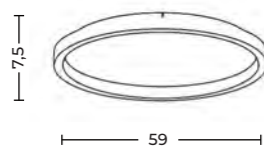

KRYPTON PENDANT 60 3-STEP CCT & KRYPTON TOP 60 3-STEP CCT

Krypton Pendant 60 3-Step CCT

Code/Color	● AZ6664 black / brown
Finish	matt / stone
Material	aluminium / gypsum / PVC
Light source	1 x LED integrated
Power	37W
Lumens	1200lm
Kelvins	2930 / 6100K
CCT	yes
Type of control	3-STEP CCT

Krypton Top 60 3-Step CCT

Code/Color	● AZ6665 black / brown
Finish	matt / stone
Material	aluminium / gypsum / PVC
Light source	1 x LED integrated
Power	37W
Lumens	1200lm
Kelvins	2930 / 6100K
CCT	yes
Type of control	3-STEP CCT

MOONS 3-STEP CCT WALL

Moons 3-Step CCT Wall

Code/Color	● AZ6666 brown / black
Finish	stone / matt
Material	stone / aluminium / silicone
Light source	2 x LED integrated
Power	31W
Lumens	193lm
Kelvins	2800 / 4000 / 5490K
CCT	yes
Type of control	3-STEP CCT