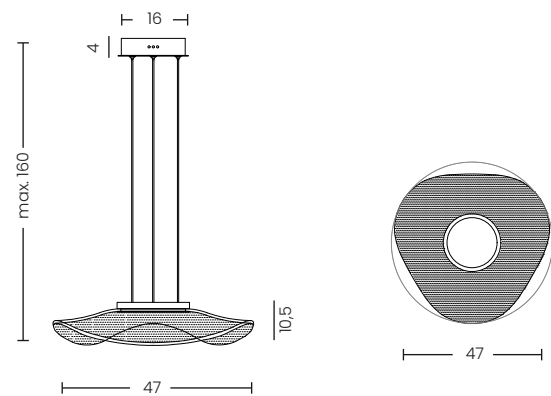

Medusa 50 Pendant 3000K Bk

Code/Color	● AZ6788 black / clear
Finish	matt / shiny
Material	aluminium / acrylic
Light source	1 x LED integrated
Power	30W
Lumens	2200lm
Kelvins	3100K