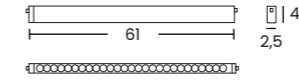

BETA KIRA 230V TRACK MAGNETIC 9W 3000/4000K