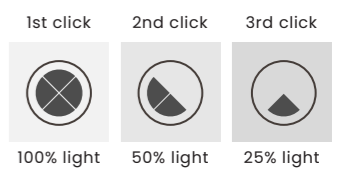

3-STEP DIMM SYSTEM