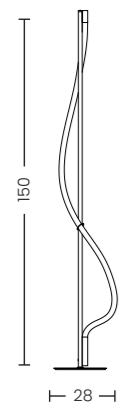

IVY FLOOR DIMM BK & IVY WALL BK

Ivy Floor DIMM Bk

Code/Color	● AZ6749 black / white
Finish	matt / matt
Material	aluminium / fabric
Light source	1 x LED integrated
Power	24W
Lumens	1920lm
Kelvins	3000K
Dimmable	yes
Type of control	TOUCH DIMMER

Ivy Wall Bk

Code/Color	● AZ6748 black / white
Finish	matt / matt
Material	aluminium / fabric
Light source	1 x LED integrated
Power	10W
Lumens	800lm
Kelvins	3000K