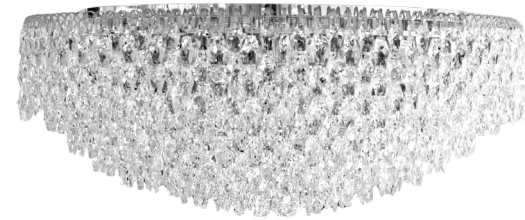

BURANO 100 TOP CH
AZ6909

Burano 100 Pendant Ch

Code/Color ● AZ6907 chrome / clear
Finish shiny / shiny
Material aluminium / crystal
Light source 28 x E14 only LED

Burano 100 Top Ch

Code/Color ● AZ6909 chrome / clear
Finish shiny / shiny
Material aluminium / crystal
Light source 28 x E14 only LED