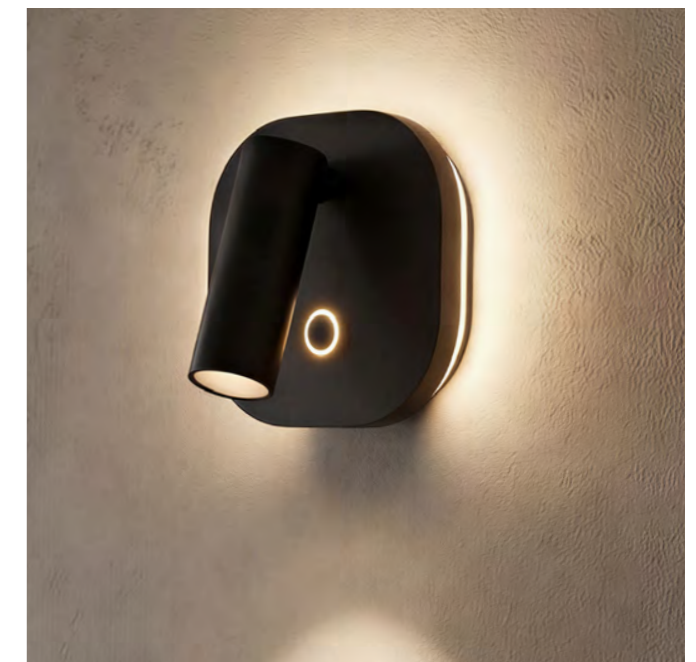

FARO LED

Faro LED Bk
AZ3204

Faro LED Wh
AZ6881

- Faro Led**
- Code/Color
 - AZ3204 black
 - AZ6881 white
 - Finish: matt
 - Material: aluminium / PVC
 - Light source: 2 x LED integrated
 - Power: 3W / 6W
 - Lumens: 280lm
 - Kelvins: 3000K