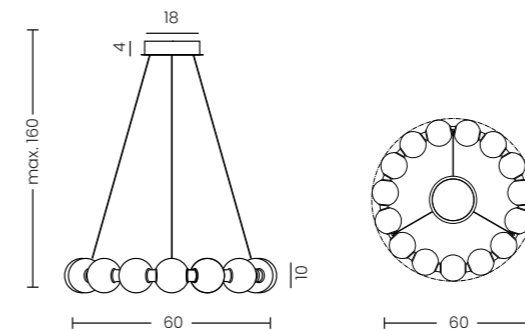

PERLA PENDANT 60 3-STEP DIMM BK

Perla Pendant 60 3-Step DIMM Bk
AZ6895

3-STEP DIMM SYSTEM

Perla Pendant 60 3-Step DIMM Bk

- Code/Color ● AZ6895 black / white
- Finish matt / matt
- Material aluminium / glass
- Light source 15 x LED integrated
- Power 30W
- Lumens 2400lm
- Kelvins 3000K
- Dimmable yes
- Type of control 3-STEP DIMMER