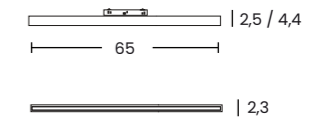

ALFA SAGA TRACK MAGNETIC 2LINE 36W CCT SWITCH DIMM

Voltage = 48V	Lumens 2880lm	Beam angle 120°
Light source 1x LED integrated	Kelvins 3000/4000/6000K	Power 36W
Protection level IP20	Type of control CCT SWITCH	Material aluminium / PVC
Finish matt		

- black AZ6238
- white AZ6500