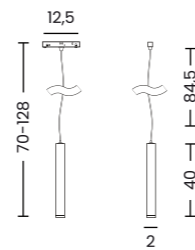

Voltage 230V	Lumens 1046lm	Light source 1x LED integrated
Kelvins 3000 - 6000K	Power 10W	Beam angle 120°
Protection level IP20	Material aluminium / PVC	Finish matt
Type of control BLUETOOTH		

- black _____ AZ5186
- white _____ AZ7233
- beige _____ AZ7348