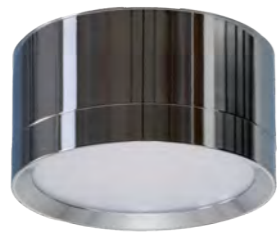

MARTON GX53 IP44