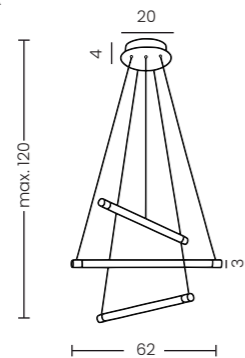

Palos 3 3-Step DIMM BK

- Code/Color ● AZ6777 black / clear
- Finish brushed / shiny
- Material aluminium / glass
- Light source 3 x LED integrated
- Power 29W
- Lumens 1543lm
- Kelvins 3000K
- Dimmable yes
- Type of control 3-STEP DIMMER