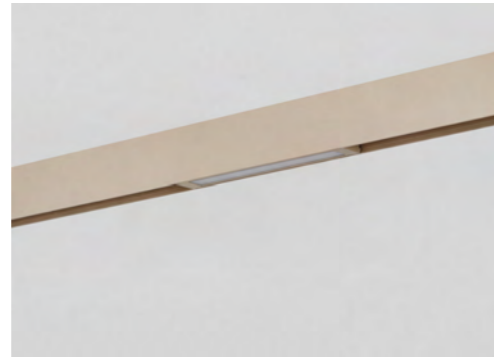

BETA SAGA 230V TRACK MAGNETIC 9W 3000/4000K