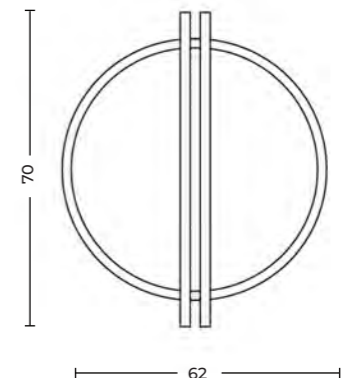

Saturn 72 Wall 3000K

Code/Color	● AZ6663 brown / black
Finish	stone / matt
Material	stone / aluminium / silicone
Light source	2 x LED integrated
Power	29W
Lumens	276lm
Kelvins	3000K