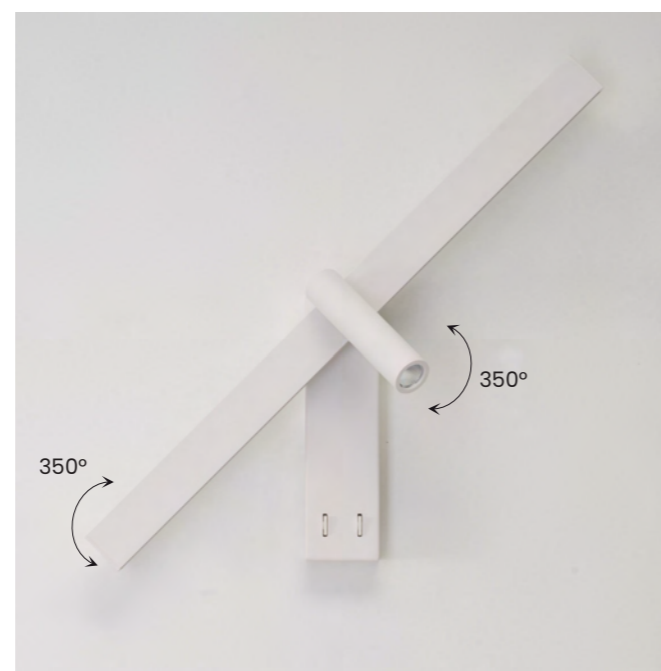

CASTOR WALL 70 CCT SWITCH

Castor Wall 70 CCT Switch WH
AZ7086

Castor Wall 70 CCT Switch BK
AZ7087

Castor Wall 70 CCT Switch

Code/Color	○ AZ7086 white ● AZ7087 black
Finish	matt
Material	aluminium / silicone
Light source	1 x LED integrated
Power	6W
Kelvins	3000 / 4000 / 6000K
CCT	yes
Type of control	CCT SWITCH