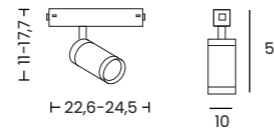

Voltage 230V	Lumens 1234lm	Light source 1x LED integrated
Kelvins 3000 - 6000K	Power 10W	Beam angle 24°
Protection level IP20	Type of control BLUETOOTH	Tilt 90°
Rotation 350°	Material aluminium / PVC	Finish matt