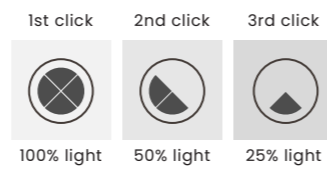

3-STEP DIMM SYSTEM