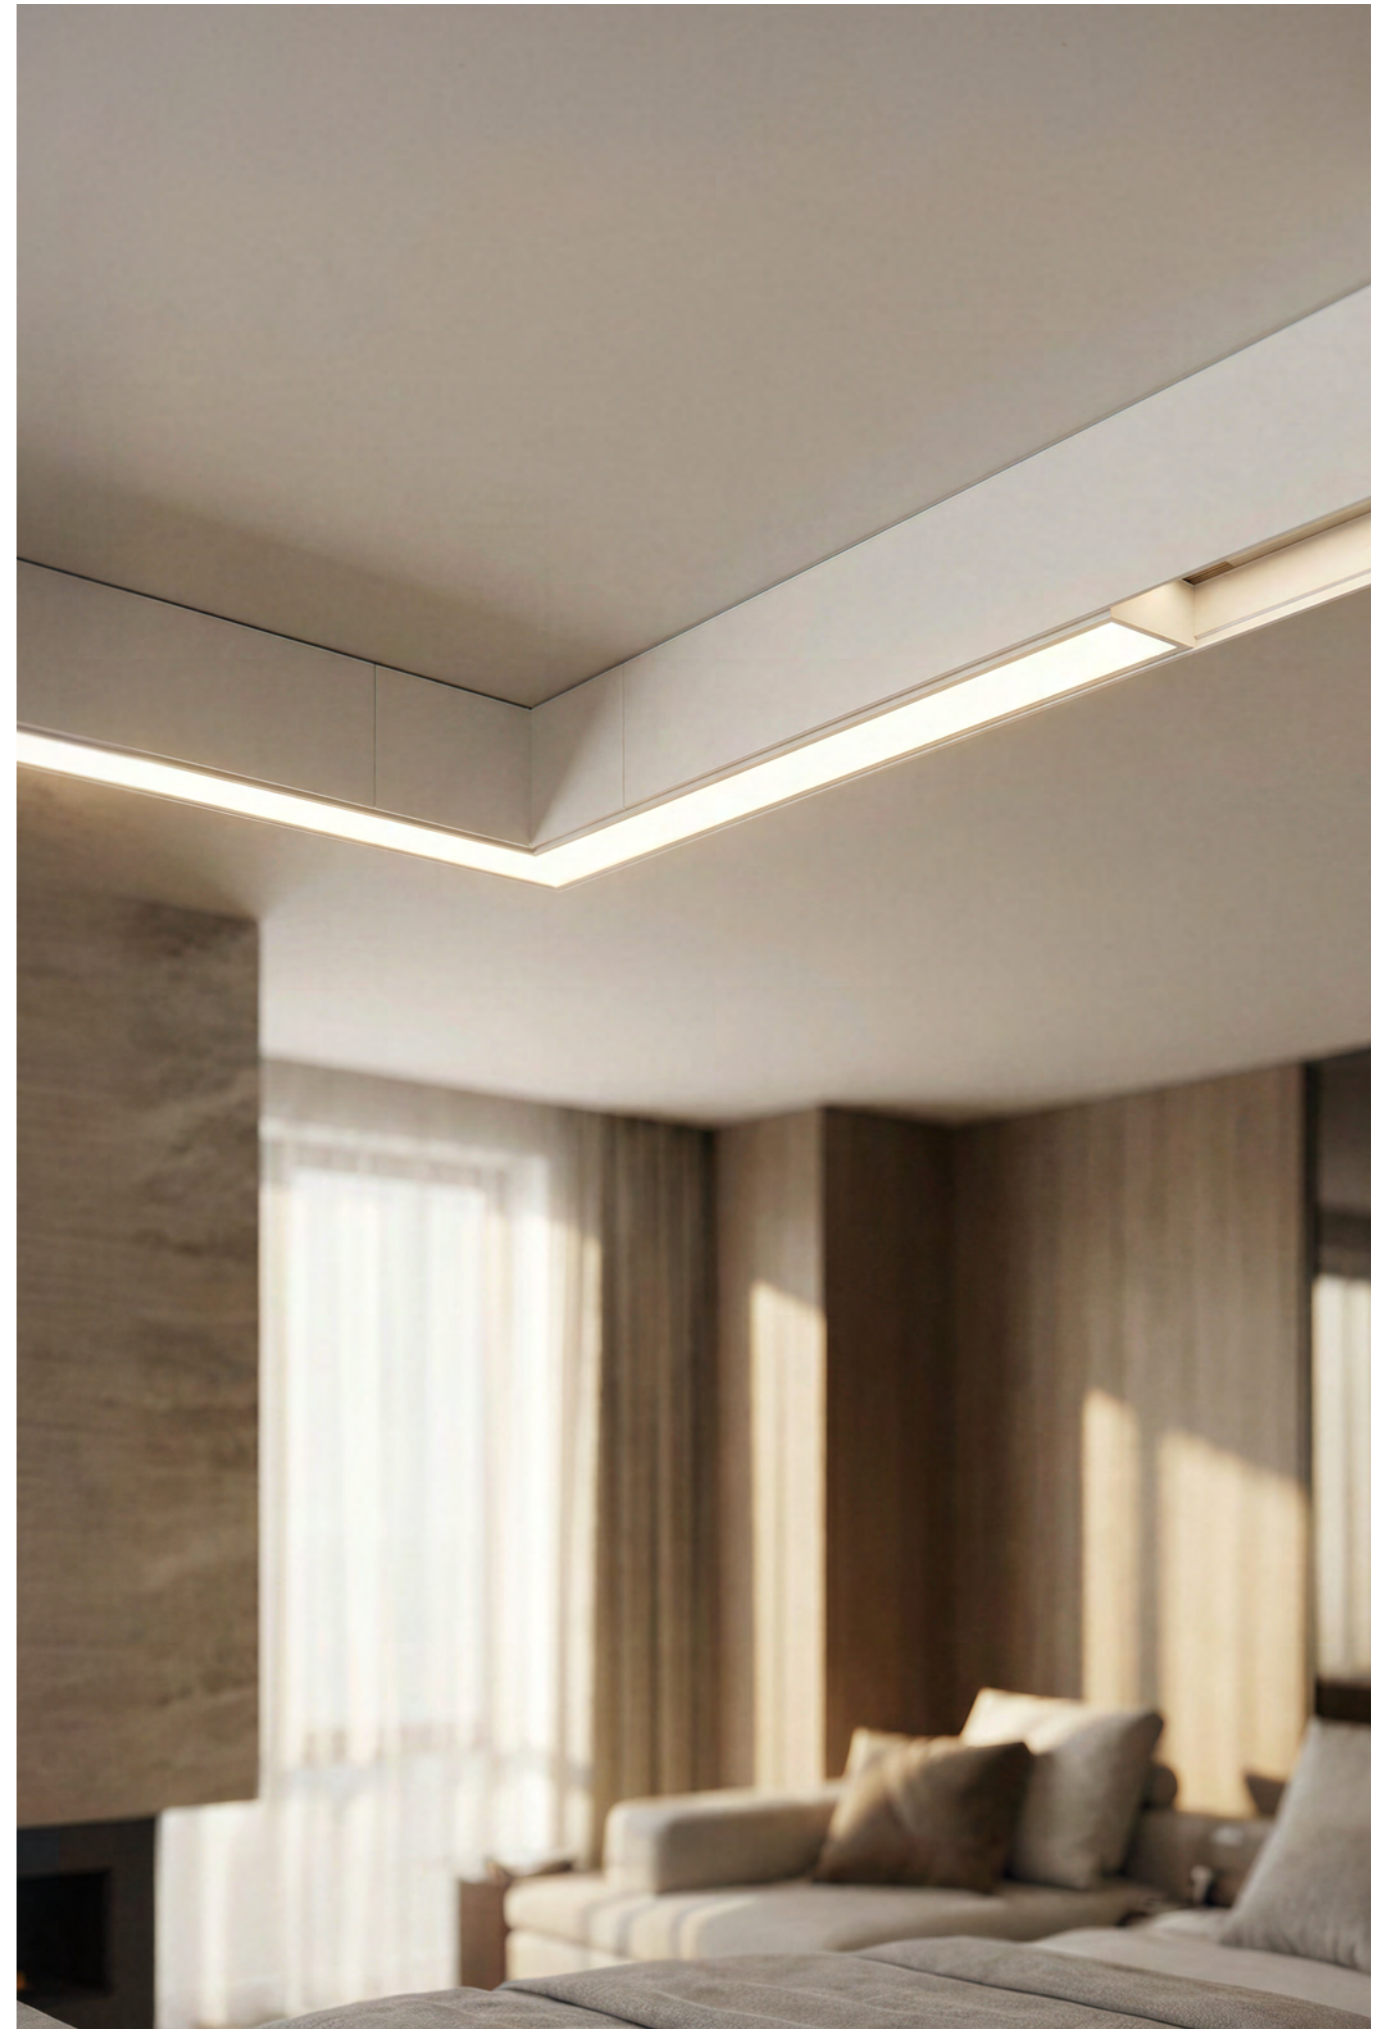

ALFA SAGA TRACK MAGNETIC 2LINE CORNER A 24W CCT SWITCH DIMM

Voltage ~ 48V	Lumens 909 / 1032lm	Beam angle 104°
Light source 1x LED integrated	Kelvins 2900 / 4000 / 7274K	Power 24W
Protection level IP20	Type of control CCT SWITCH	Material aluminium / PVC
Type of control CCT SWITCH	Material aluminium / PVC	Finish matt

- black _____ AZ6244
- white _____ AZ6506

ALFA SAGA TRACK MAGNETIC 2LINE CORNER B 24W CCT SWITCH DIMM

Voltage ~ 48V	Lumens 672 / 764lm	Beam angle 69°
Light source 1x LED integrated	Kelvins 2900 / 4000 / 7160K	Power 24W
Protection level IP20	Type of control CCT SWITCH	Material aluminium / PVC
Finish matt		

- black _____ AZ6245
- white _____ AZ6507