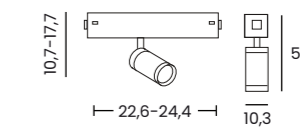

- black AZ5183
- white AZ7236
- beige AZ7345