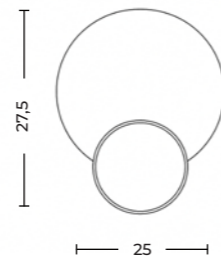

ECLIPSE WALL 3000K

Eclipse Wall 10W 3000K

Code/Color	● AZ6667 beige / black
Finish	stone / matt
Material	travertine / aluminium
Light source	2 x LED integrated
Power	9W
Lumens	232lm
Kelvins	2906K

Eclipse Wall 14W 3000K

Code/Color	● AZ6668 beige / black
Finish	stone / matt
Material	travertine / aluminium
Light source	2 x LED integrated
Power	13,5W
Lumens	291lm
Kelvins	2867K