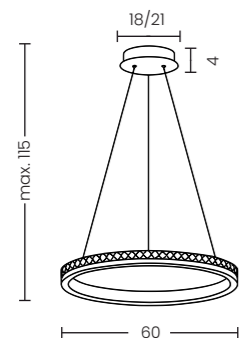

CAMELIA 60 3-STEP DIMM GO

Camelia 60 3-Step DIMM Go
AZ6770

3-STEP DIMM SYSTEM

Camelia 60 3-Step DIMM Go

- Code/Color: ● AZ6770 rose gold / clear
- Finish: brushed / shiny
- Material: aluminium / crystal
- Light source: 1 x LED integrated
- Power: 41W
- Lumens: 1739lm
- Kelvins: 2968K
- Dimmable: yes
- Type of control: 3-STEP DIMMER