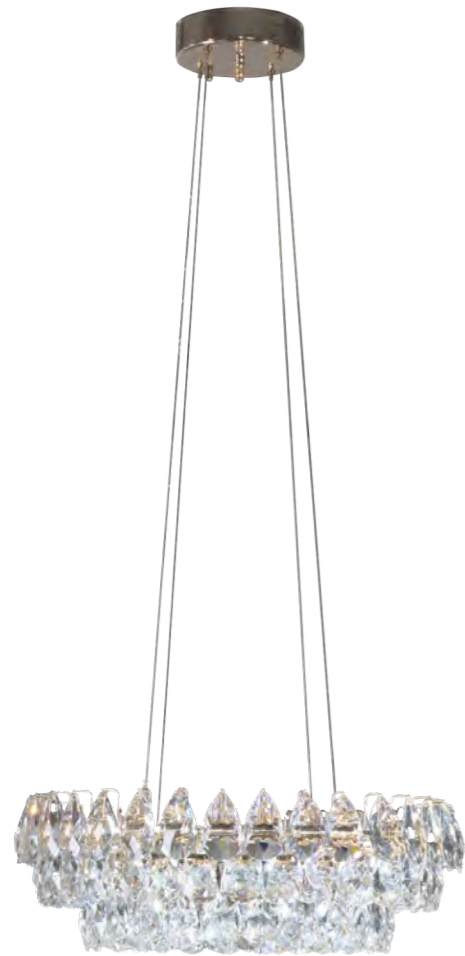

Barletta 60 Pendant 3-Step DIMM Go
AZ6901

BARLETTA 60 TOP & PENDANT 3-STEP DIMM