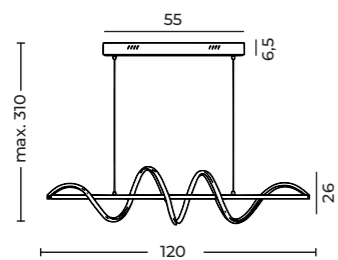

MEMPHIS PENDANT 3-STEP DIMM

Memphis Pendant 3-Step DIMM Bk
AZ6815

Memphis Pendant 3-Step DIMM Go
AZ6814

3-STEP DIMM SYSTEM

Memphis Pendant 3-Step DIMM

- Code/Color: ● AZ6814 gold
- AZ6815 black
- Finish: gold / shiny, black / matt
- Material: aluminium / silicone
- Light source: 2 x LED integrated
- Power: 55W
- Lumens: 2580lm
- Kelvins: 2800K
- Dimmable: yes
- Type of control: 3-STEP DIMMER