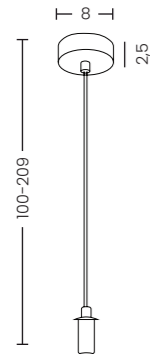

BUBBLES

Bubbles
lampbody

Bubbles
shades

Bubbles
lampbody + shade

Bubbles
glass shade white

- ø 12cm | AZ6732
- ø 15cm | AZ6731
- ø 18cm | AZ6733

Bubbles
glass shade clear

- ø 12cm | AZ5955
- ø 15cm | AZ5884
- ø 18cm | AZ5958