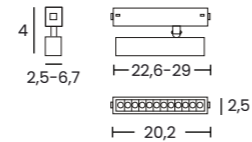

BETA SANDERS 230V TRACK MAGNETIC 9W CCT BLUETOOTH

Voltage	Lumens	Light source
230V	1010lm	1x LED integrated
Kelvins	Power	Beam angle
3000 - 6000K	9W	24°
Protection level	Material	Finish
IP20	aluminium / PVC	matt
Type of control	Tilt	Rotation
BLUETOOTH	90°	350°

- black AZ5181
- white AZ7238
- beige AZ7343

BETA OPTICA 230V TRACK MAGNETIC 7W CCT BLUETOOTH

Voltage	Lumens	Light source
230V	467lm	1x LED integrated
Kelvins	Power	Beam angle
3000 - 6000K	7W	15-38°
Protection level	Type of control	Tilt
IP20	BLUETOOTH	90°
Rotation	Material	Finish
350°	aluminium / PVC	matt

- black AZ5182
- white AZ7237
- beige AZ7344

BETA OPTICA 230V TRACK MAGNETIC 10W CCT BLUETOOTH

Voltage	Lumens	Light source
230V	1143lm	1x LED integrated
Kelvins	Power	Beam angle
3000 - 6000K	10W	15-38°
Protection level	Type of control	Tilt
IP20	BLUETOOTH	90°
Rotation	Material	Finish
350°	aluminium / PVC	matt

- black AZ5183
- white AZ7236
- beige AZ7345