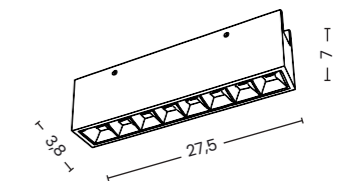

Light source	Power	Lumens
1x LED integrated	20W	1000lm
Kelvins	CRI [Ra]	Beam angle
4000K	≥ 90	45°
Protection level	Material	
IP65	aluminium	

- black AZ6955
- white AZ6954