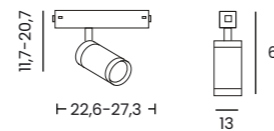

Voltage 230V	Lumens 2388lm	Light source 1x LED integrated
Kelvins 3000 - 6000K	Power 20W	Beam angle 24°
Protection level IP20	Type of control BLUETOOTH	Tilt 90°
Rotation 350°	Material aluminium / PVC	Finish matt

- black AZ5185
- white AZ7234
- beige AZ7347