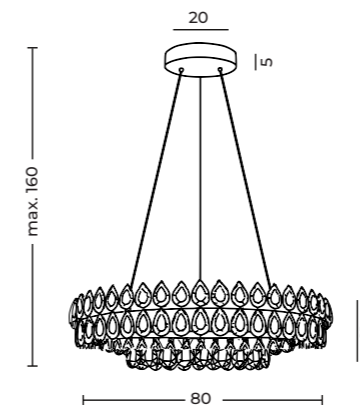

Barletta 80 Pendant 3-Step DIMM Go

Code/Color	● AZ6900 rose gold / clear
Finish	shiny / shiny
Material	aluminium / crystal
Light source	1 x LED integrated
Power	90W
Kelvins	3000K
Dimmable	yes
Type of control	3-STEP DIMMER