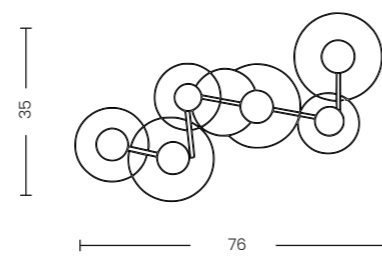

MEADOW 3-STEP DIMM GO

3-STEP DIMM SYSTEM

Meadow 4 3-Step DIMM Go

Code/Color	● AZ6775 gold / clear
Finish	brushed / shiny
Material	aluminium / PVC
Light source	4 x LED integrated
Power	17W
Lumens	1028lm
Kelvins	2961K
Dimmable	yes
Type of control	3-STEP DIMMER

Meadow 6 3-Step DIMM Go

Code/Color	● AZ6776 gold / clear
Finish	brushed / shiny
Material	aluminium / PVC
Light source	6 x LED integrated
Power	24W
Lumens	1472lm
Kelvins	2942K
Dimmable	yes
Type of control	3-STEP DIMMER