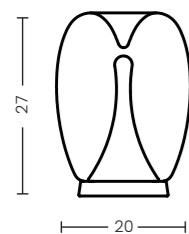

PAMELA 27 TABLE SMOKY

Pamela 27 Table Smoky

Code/Color	● AZ6899 smoky / black
Finish	shiny / matt
Material	aluminium / glass
Light source	1 x LED integrated
Power	9W
Lumens	960lm
Kelvins	3000K
Dimmable	yes
Type of control	TOUCH DIMMER

DECORATIVE STONE FOR PENDANT LAMP

Optional natural stone decorative element for Azzardo pendants.

Decorative Stone For Pendant Lamp D60

Code/Color	● AZ6671 beige
Finish	matt
Material	stone

Decorative Stone For Pendant Lamp D80

Code/Color	● AZ6670 beige
Finish	matt
Material	stone

Decorative Stone For Pendant Lamp D100

Code/Color	● AZ6669 beige
Finish	matt
Material	stone