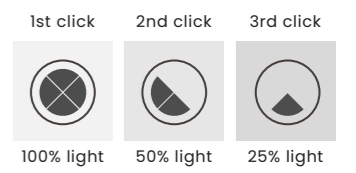

3-STEP DIMM SYSTEM