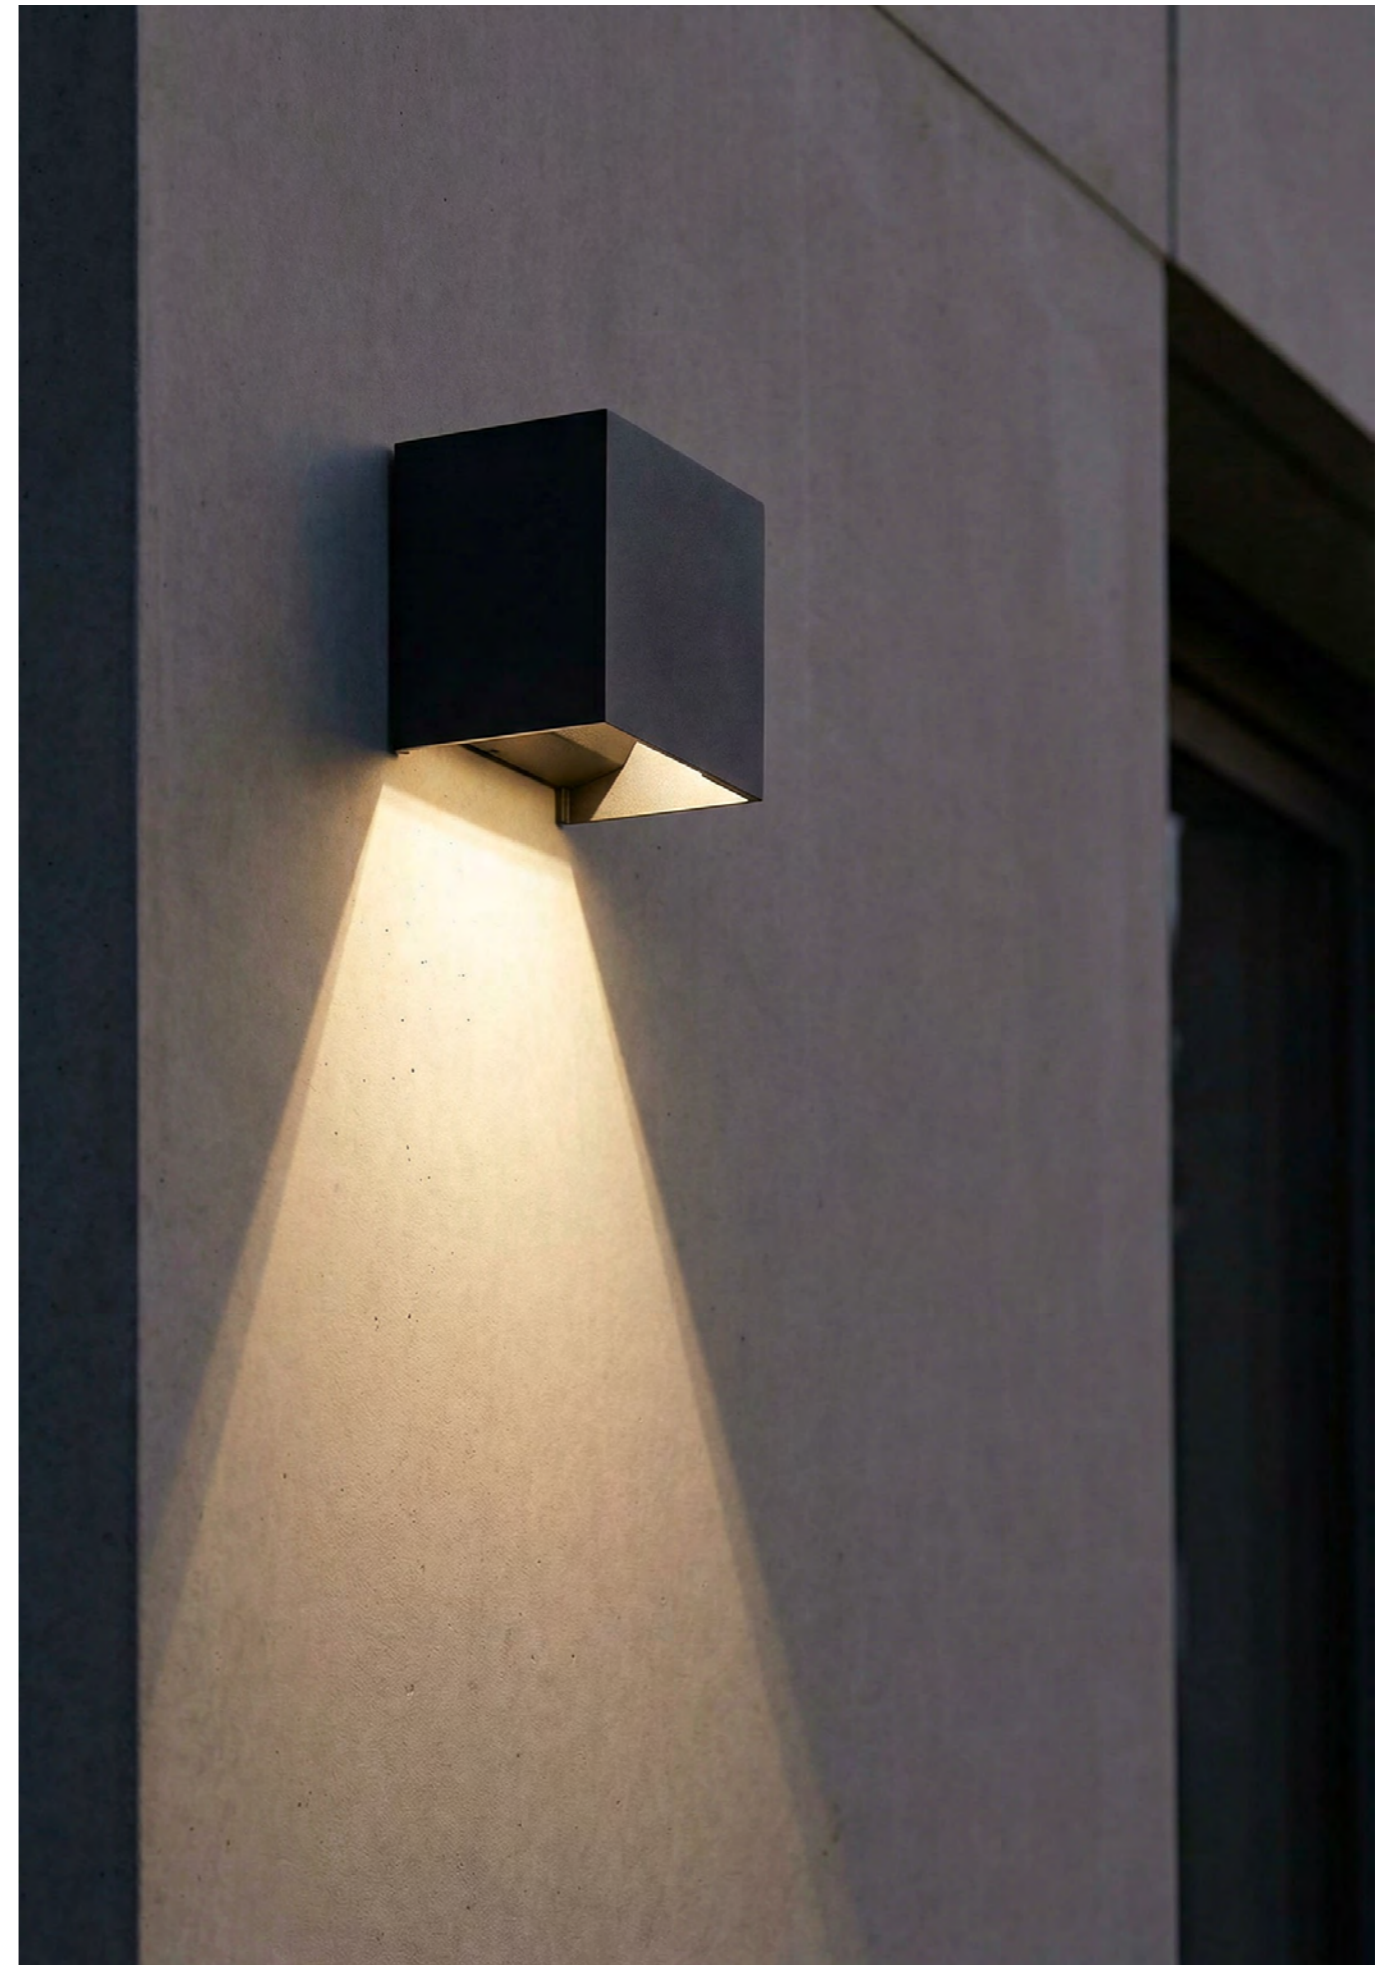

Adjustable light angle

Code	Color	Finish	Material	Light Source	Lumens	Kelvins	Protection class
● AZ7093	dark grey	matt	aluminium	1 x LED integrated, 20W	1600lm	4000K	IP65

1LINE
TRACK SYSTEM

PLAIN TRACK 1LINE