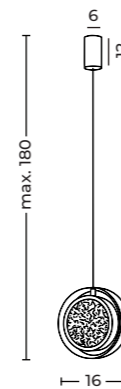

Euforia 16 Pendant 1

Code/Color	● AZ6735 gold / clear ● AZ6796 chrome / clear
Finish	shiny / shiny
Material	aluminium / acrylic
Light source	1 x LED integrated
Power	6W
Lumens	450lm
Kelvins	3000K