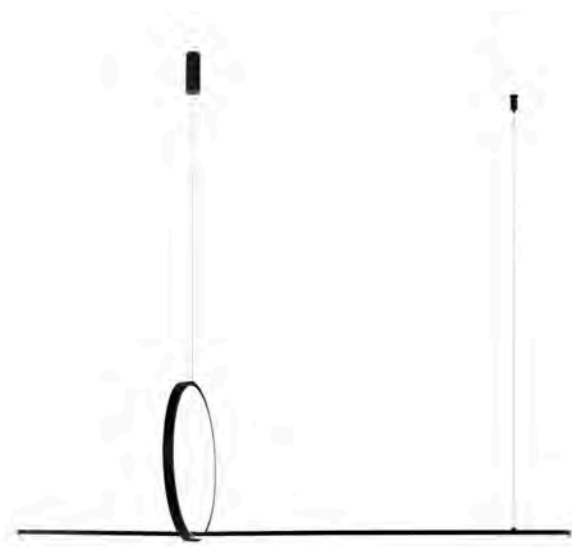

PELLE 3-STEP DIMM

Pelle 3-Step DIMM Bk
AZ5756