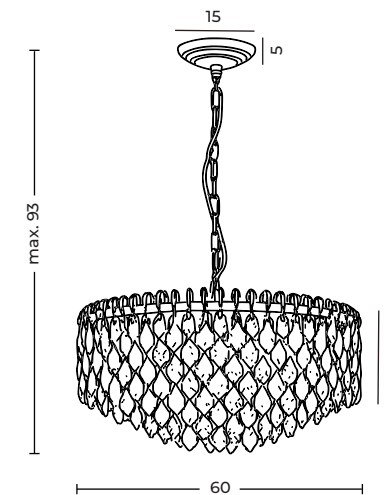

Burano 60 Pendant Ch

Code/Color ● AZ6908 chrome / clear
Finish shiny / shiny
Material aluminium / crystal
Light source 11 x E14 only LED

Burano 60 Top Ch
AZ6910

Burano 60 Top Ch

Code/Color ● AZ6910 chrome / clear
Finish shiny / shiny
Material aluminium / crystal
Light source 11 x E14 only LED