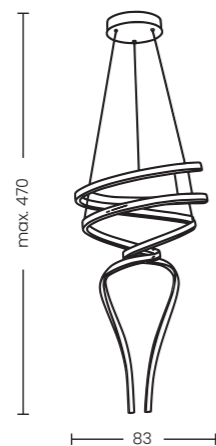

Ribana 3-Step DIMM Bk

- Code/Color ● AZ6780 black
- Finish matt
- Material aluminium / silicone
- Light source 2 x LED integrated
- Power 167W
- Lumens 7352lm
- Kelvins 3000K
- Dimmable yes
- Type of control 3-STEP DIMMER