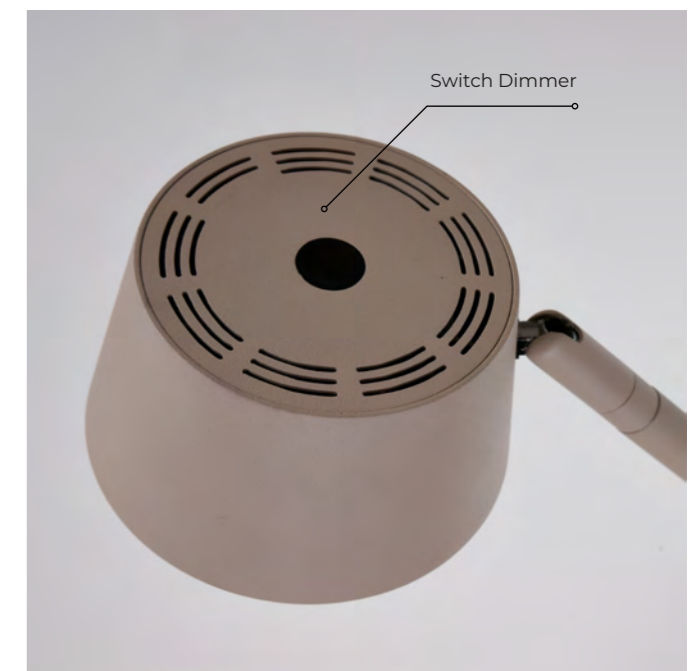

MOLLY FLOOR DIMM

Molly Floor DIMM Beige
AZ6810

Molly Floor DIMM Bk
AZ6809

Molly Floor DIMM

Code/Color	● AZ6809 black ● AZ6810 beige
Finish	matt
Material	aluminium / PVC
Light source	1 x LED integrated
Power	6W
Lumens	450lm
Kelvins	3000K
Dimmable	yes
Type of control	TOUCH DIMMER