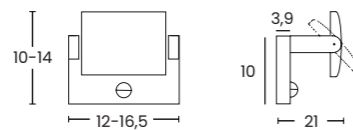

DURANTE IP54 CCT SWITCH

Code	Color	Finish	Material	Light Source	Lumens	Kelvins	Protection class
● AZ6537	black	matt	aluminium / PVC	1 x LED integrated, 21W	1680lm	2800 / 4000 / 6000K	IP54

DURANTE IP54 SENSOR CCT SWITCH