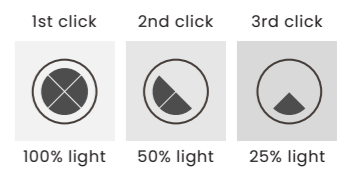

3-STEP DIMM SYSTEM