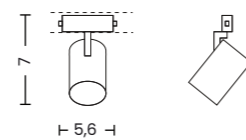

Voltage 230V	Light source 1x GU10	Power max 50W only LED
Protection level IP20	Material ALUMINIUM	Finish matt
Tilt 90°	Rotation 350°	

- black AZ5207
- white AZ5208
- beige AZ7369