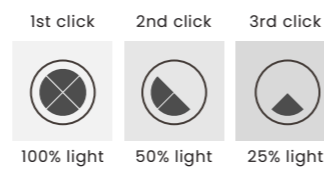

3-STEP DIMM SYSTEM

EUFORIA PENDANT ROUND 10 3-STEP DIMM GO

Euforia Pendant Round 10 3-Step DIMM Go
AZ6739

3-STEP DIMM SYSTEM

Euforia Pendant Round 10 3-Step DIMM Go

- Code/Color ● AZ6739 gold / clear
- Finish shiny / shiny
- Material aluminium / acrylic
- Light source 10 x LED integrated
- Power 52W
- Kelvins 3000K
- Dimmable yes
- Type of control 3-STEP DIMMER