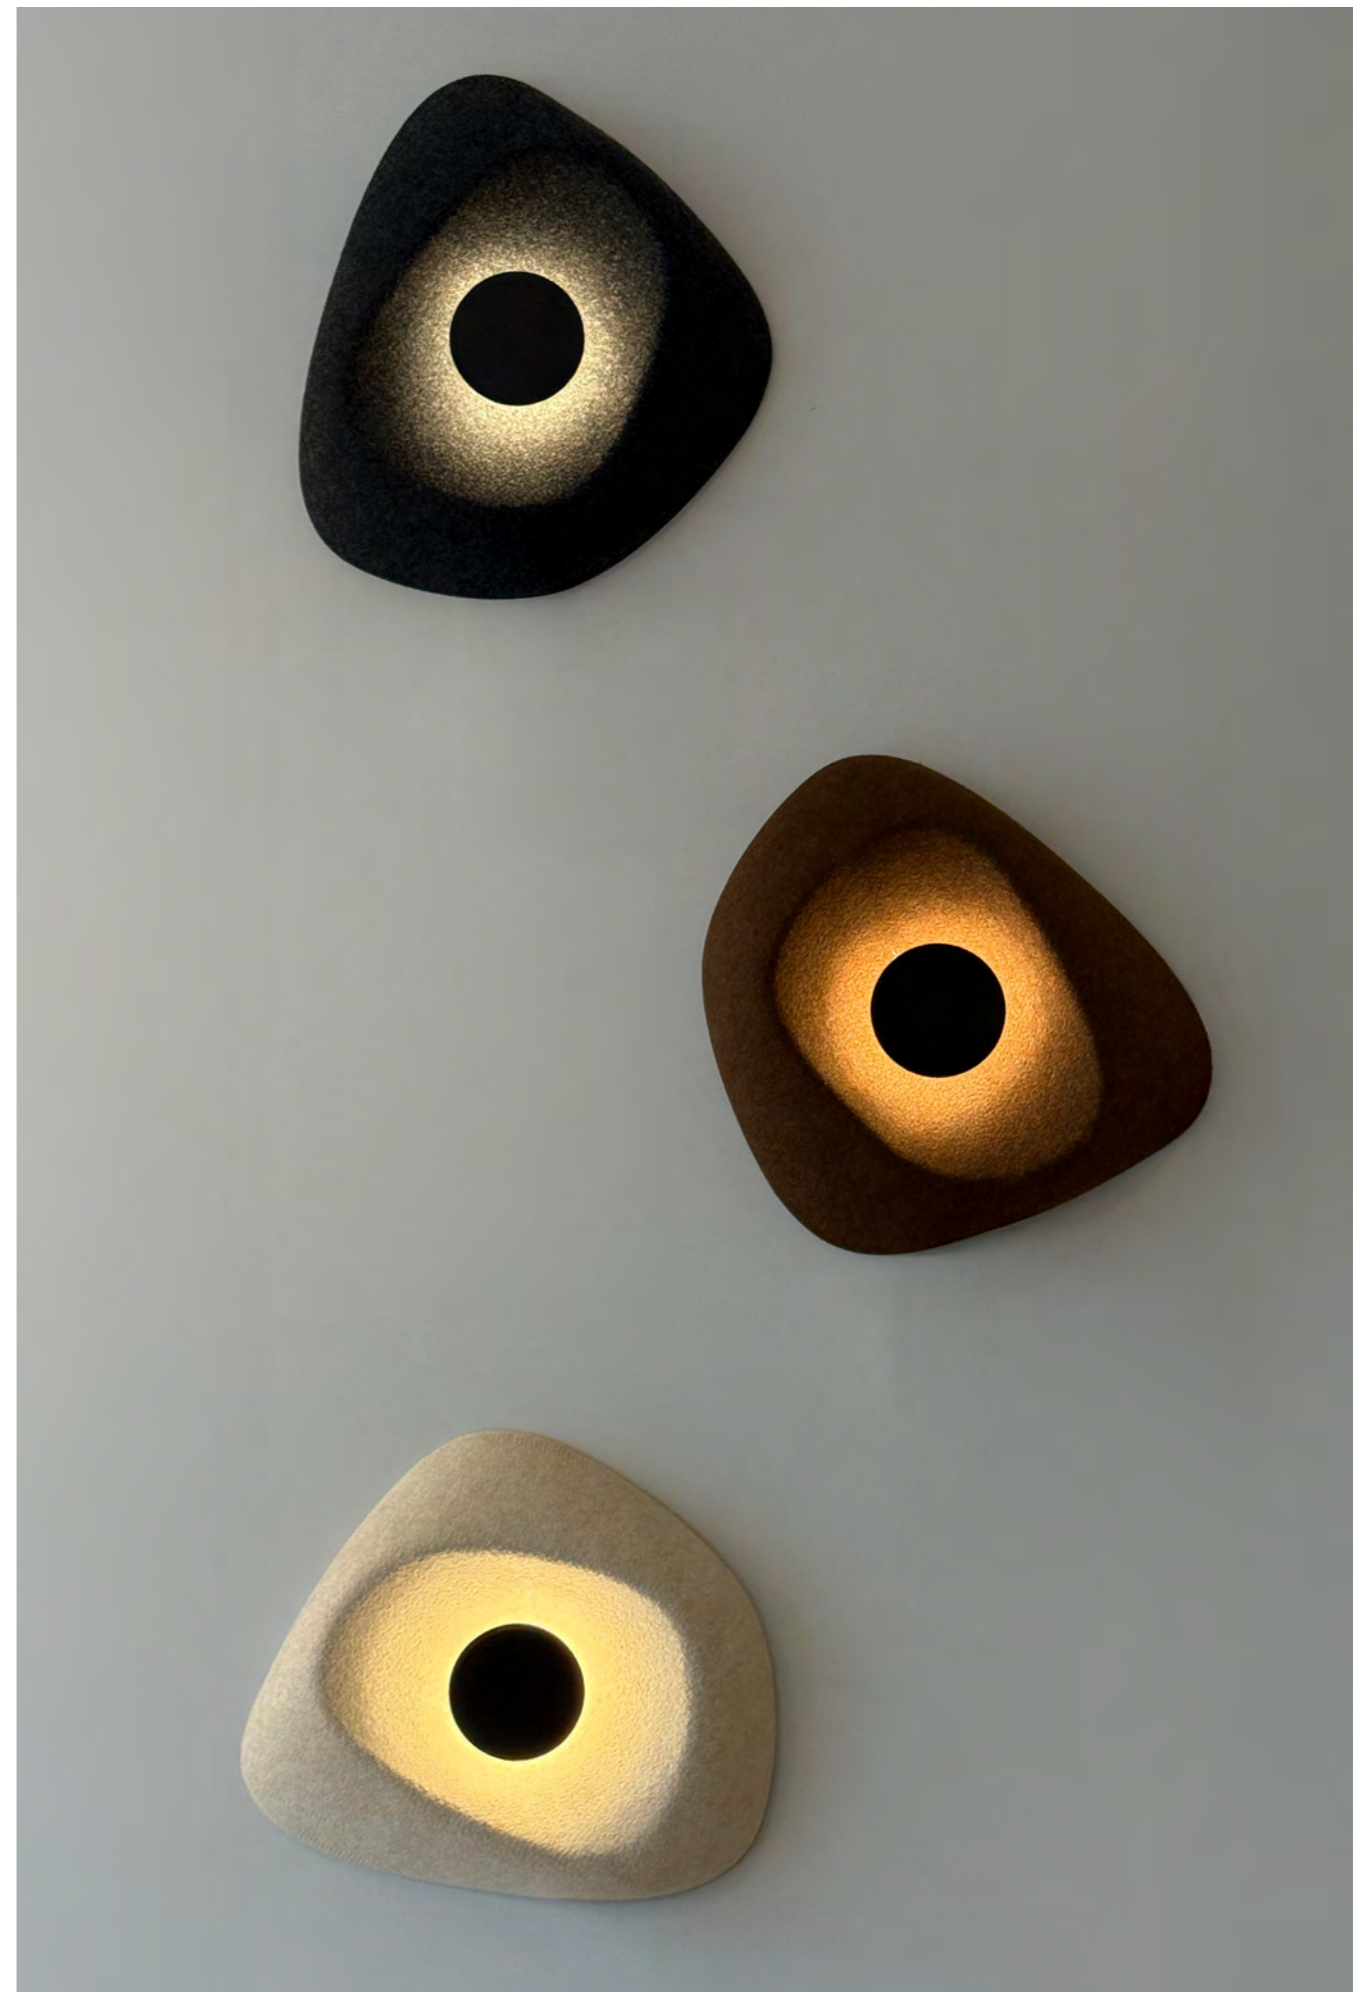

Ripple Wall 50

Code/Color	<ul style="list-style-type: none"> ● AZ6581 beige / black ● AZ6582 auburn / black
Finish	matt / matt
Material	aluminium / aluminium
Light source	1 x LED integrated
Power	6W
Lumens	108lm
Kelvins	2675K

EAGLE WALL

Eagle Wall Bk
AZ6575

Eagle Wall Coffee
AZ6576

Eagle Wall Beige
AZ6577

Eagle Wall

Code/Color	● AZ6575 black / black
	● AZ6576 brown / black
	● AZ6577 beige / black
Finish	matt / matt
Material	felt / aluminium
Light source	1 x LED integrated
Power	6W
Lumens	18lm
Kelvins	2985K