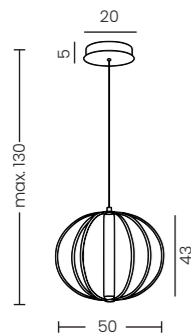

Zoe 60 3-Step DIMM Bk

- Code/Color: ● AZ6779 black
- Finish: matt
- Material: aluminium / silicone
- Light source: 1 x LED integrated
- Power: 41W
- Lumens: 1823lm
- Kelvins: 2944K
- Dimmable: yes
- Type of control: 3-STEP DIMMER