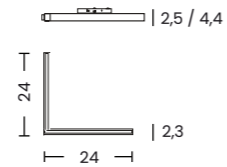

ALFA SAGA TRACK MAGNETIC 2LINE CORNER A 24W CCT SWITCH DIMM