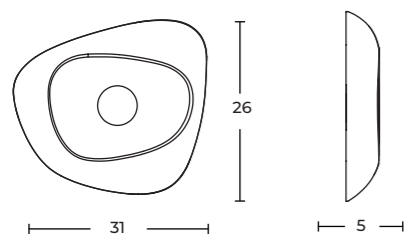

Eagle Wall

Code/Color	● AZ6575 black / black
	● AZ6576 brown / black
	● AZ6577 beige / black
Finish	matt / matt
Material	felt / aluminium
Light source	1 x LED integrated
Power	6W
Lumens	18lm
Kelvins	2985K