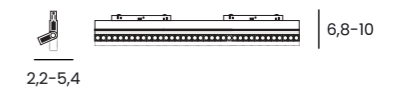

Voltage = 48V	Light source 1x LED integrated	Power 24W
Lumens 2340lm	Kelvins 3000/4000/6000K	Beam angle 28°
Protection level IP20	Type of control CCT SWITCH	Tilt 90°
Material aluminium / PVC	Finish matt / shiny