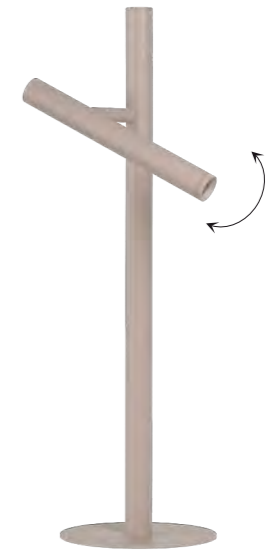

Trost Table DIMM Switch Beige
AZ6802

1. **Trost Table DIMM Switch**
2. Code/Color
     - AZ6800 red
     - AZ6801 black
     - AZ6802 beige
     - AZ7201 white
   - Finish: matt
   - Material: aluminium
   - Light source: 1 x LED integrated
   - Power: 4,5W
   - Lumens: 337lm
   - Kelvins: 3000K
   - Dimmable: yes
   - Type of control: SWITCH DIMMER