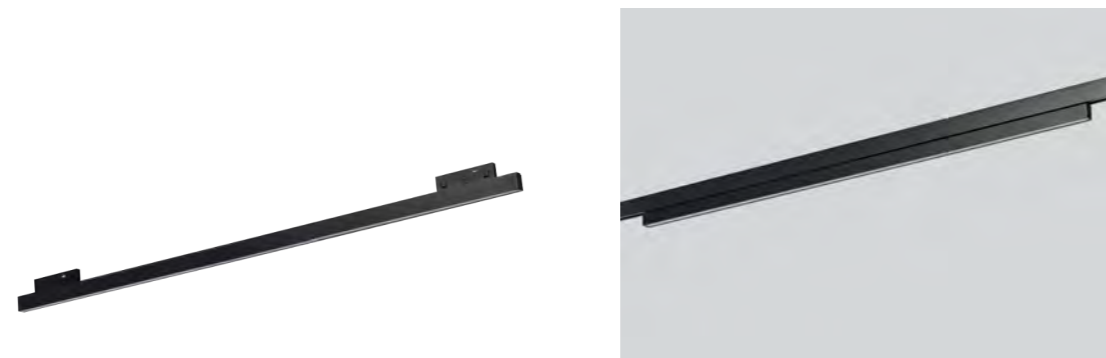

DELTA SAGI TRACK MAGNETIC SUPER SLIM 10W CCT BK

Voltage 48V	Lumens 1200lm	Light source 1x LED integrated
Kelvins 3000/4000/6000K	Power 15W	Protection level IP20
Type of control CCT	Material aluminium / PVC	Finish matt

● black AZ5398