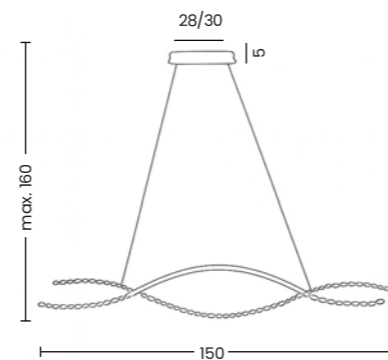

1. **Spark Waves Pendant 150 CCT DIMM + Remote Control**
2. Code/Color ● AZ6564 chrome / clear
   - Code/Color ● AZ6565 gold / clear
   - Finish shiny / shiny
   - Material aluminium / glass
   - Light source 2 x LED integrated
   - Power 97W
   - Lumens 5738lm
   - Kelvins 3000 - 4000K
   - Dimmable yes
   - CCT yes
   - Remote Control yes
   - Type of control REMOTE CONTROL