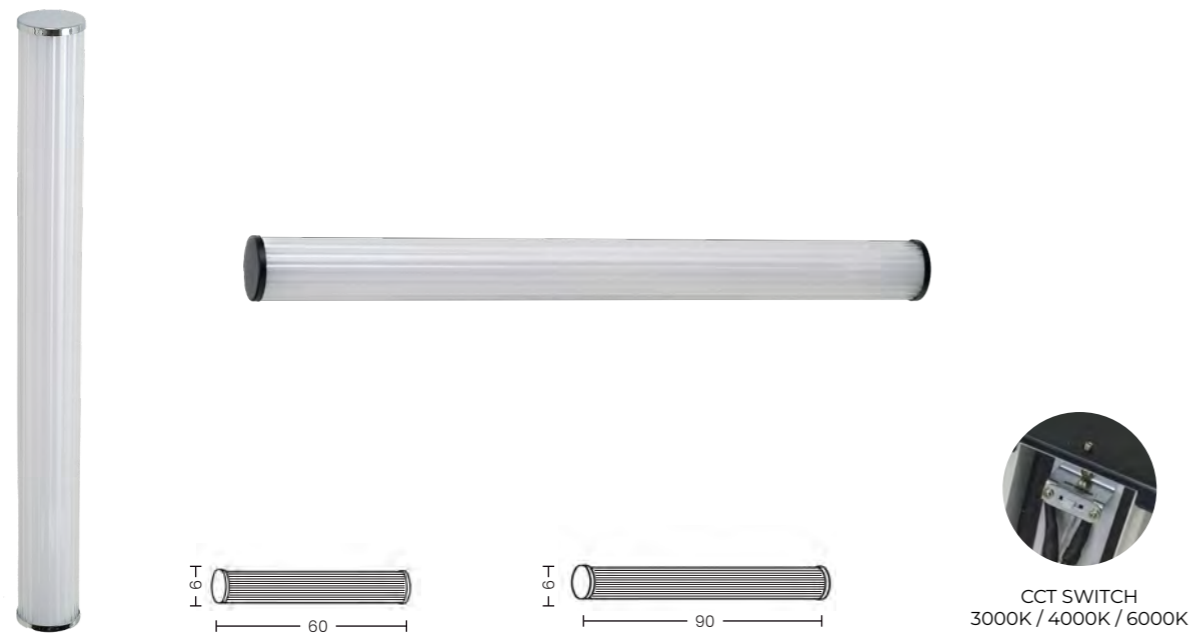

PRONTO WALL 90 IP44 CCT SWITCH