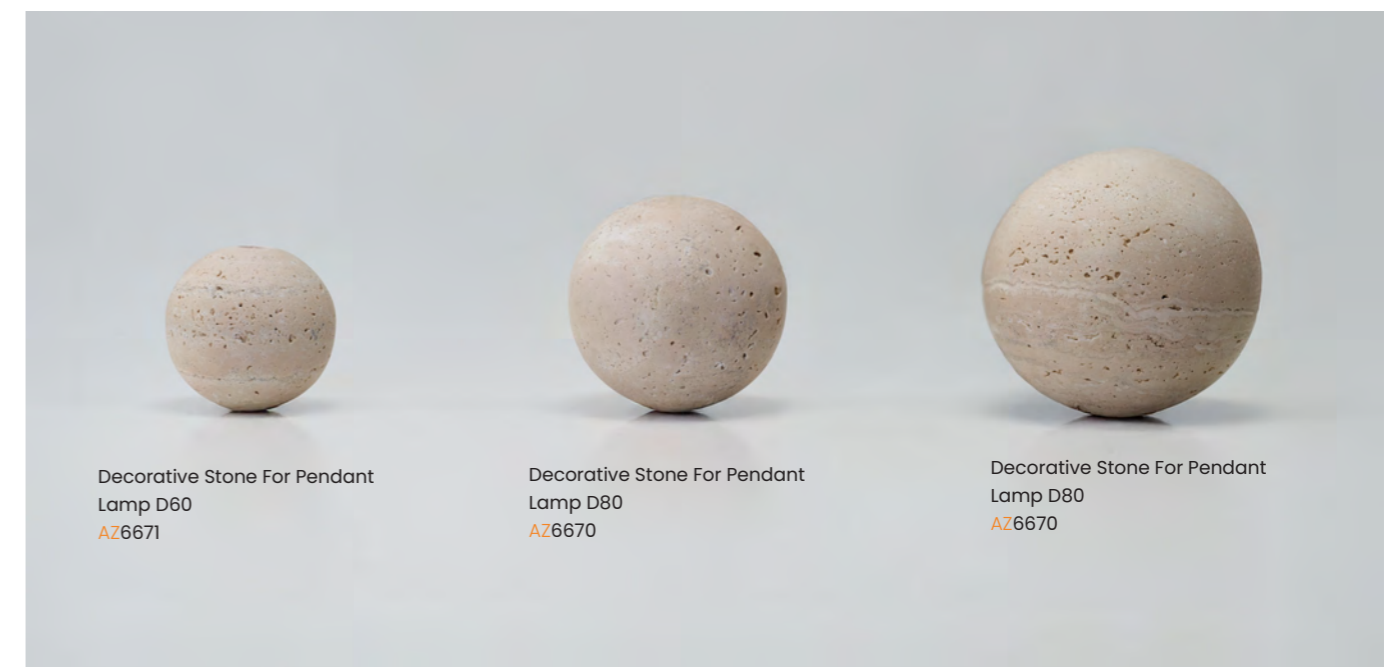

Optional natural stone decorative element for Azzardo pendants.

Decorative Stone For Pendant Lamp D60

Code/Color	● AZ6671 beige
Finish	matt
Material	stone

Decorative Stone For Pendant Lamp D80

Code/Color	● AZ6670 beige
Finish	matt
Material	stone

Decorative Stone For Pendant Lamp D100

Code/Color	● AZ6669 beige
Finish	matt
Material	stone

Decorative Stone For Pendant Lamp D60
AZ6671

Decorative Stone For Pendant Lamp D80
AZ6670

Decorative Stone For Pendant Lamp D80
AZ6670