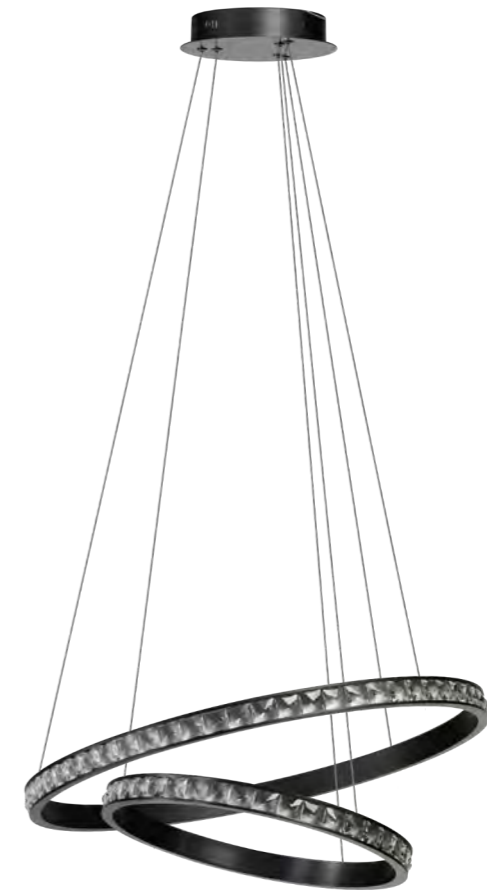

AZALEA 60+40 3-STEP DIMM BK

Azalea 60+40 3-Step DIMM Bk
AZ6773

3-STEP DIMM SYSTEM

Azalea 60+40 3-Step DIMM Bk

- Code/Color ● AZ6773 black / clear
- Finish brushed / shiny
- Material aluminium / crystal
- Light source 2 x LED integrated
- Power 41W
- Lumens 1967lm
- Kelvins 2906K
- Dimmable yes
- Type of control 3-STEP DIMMER