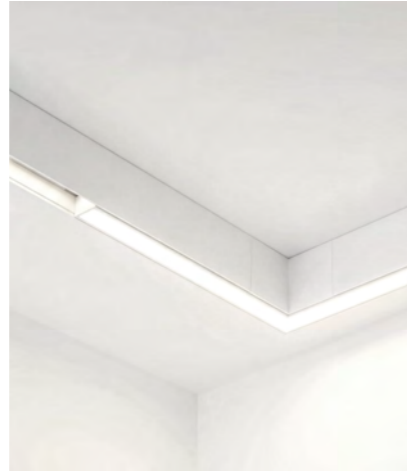

ALFA SAGA TRACK MAGNETIC 2LINE CORNER A 24W CCT SWITCH DIMM