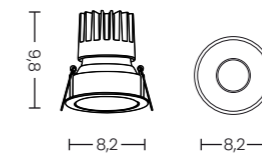

MIRT IP65 15W 3000K/4000K BK