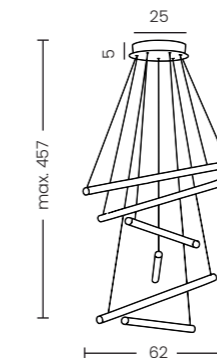

PALOS 6 3-STEP DIMM BK

Palos 6 3-Step DIMM BK
AZ6778

Palos 6 3-Step DIMM Bk

- Code/Color ● AZ6778 black / clear
- Finish brushed / shiny
- Material aluminium / glass
- Light source 6 x LED integrated
- Power 57W
- Lumens 3035lm
- Kelvins 3000K
- Dimmable yes
- Type of control 3-STEP DIMMER