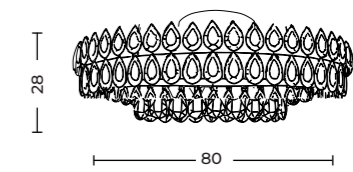

3-STEP DIMM SYSTEM

BARLETTA 80 TOP & PENDANT 3-STEP DIMM

Barletta 80 Top 3-Step DIMM Go
AZ6903

Barletta 80 Top 3-Step DIMM Go

Code/Color	● AZ6903 rose gold / clear
Finish	shiny / shiny
Material	aluminium / crystal
Light source	1 x LED integrated
Power	90W
Kelvins	3000K
Dimmable	yes
Type of control	3-STEP DIMMER