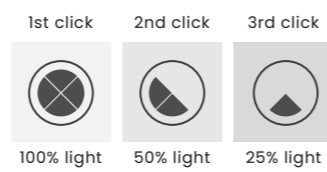

3-STEP DIMM SYSTEM