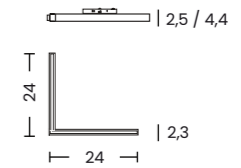

ALFA SAGA TRACK MAGNETIC CORNER A 24W CCT BLUETOOTH