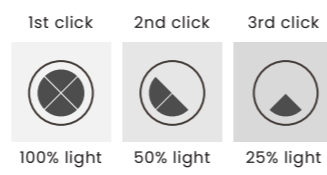

MEMPHIS PENDANT 3-STEP DIMM

Memphis Pendant 3-Step DIMM Bk
AZ6815

Memphis Pendant 3-Step DIMM Go
AZ6814

3-STEP DIMM SYSTEM

Memphis Pendant 3-Step DIMM

- Code/Color: ● AZ6814 gold
- AZ6815 black
- Finish: gold / shiny, black / matt
- Material: aluminium / silicone
- Light source: 2 x LED integrated
- Power: 55W
- Lumens: 2580lm
- Kelvins: 2800K
- Dimmable: yes
- Type of control: 3-STEP DIMMER