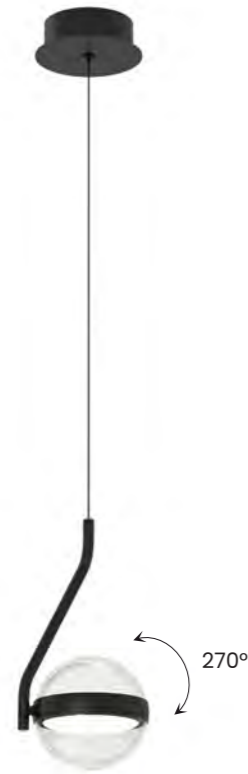

ASTRID 1 PENDANT BK & ASTRID FLOOR DIMM BK

Astrid 1 Pendant Bk
AZ7196