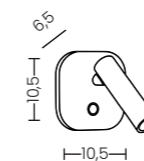

LARA 3W+6W 3-STEP CCT SWITCH DIMM

Lara 3W+6W 3-Step CCT DIMM Bk
AZ7017

Lara 3W+6W 3-Step CCT DIMM Wh
AZ7016

Lara 3W+6W 3-Step CCT

Code/Color	○ AZ7016 white ● AZ7017 black
Finish	matt
Material	aluminium
Light source	2 x LED integrated
Power	9W
Lumens	240 / 480lm
Kelvins	3000 / 4000 / 6000K
Dimmable	yes
CCT	yes
Type of control	CCT, Dimmable