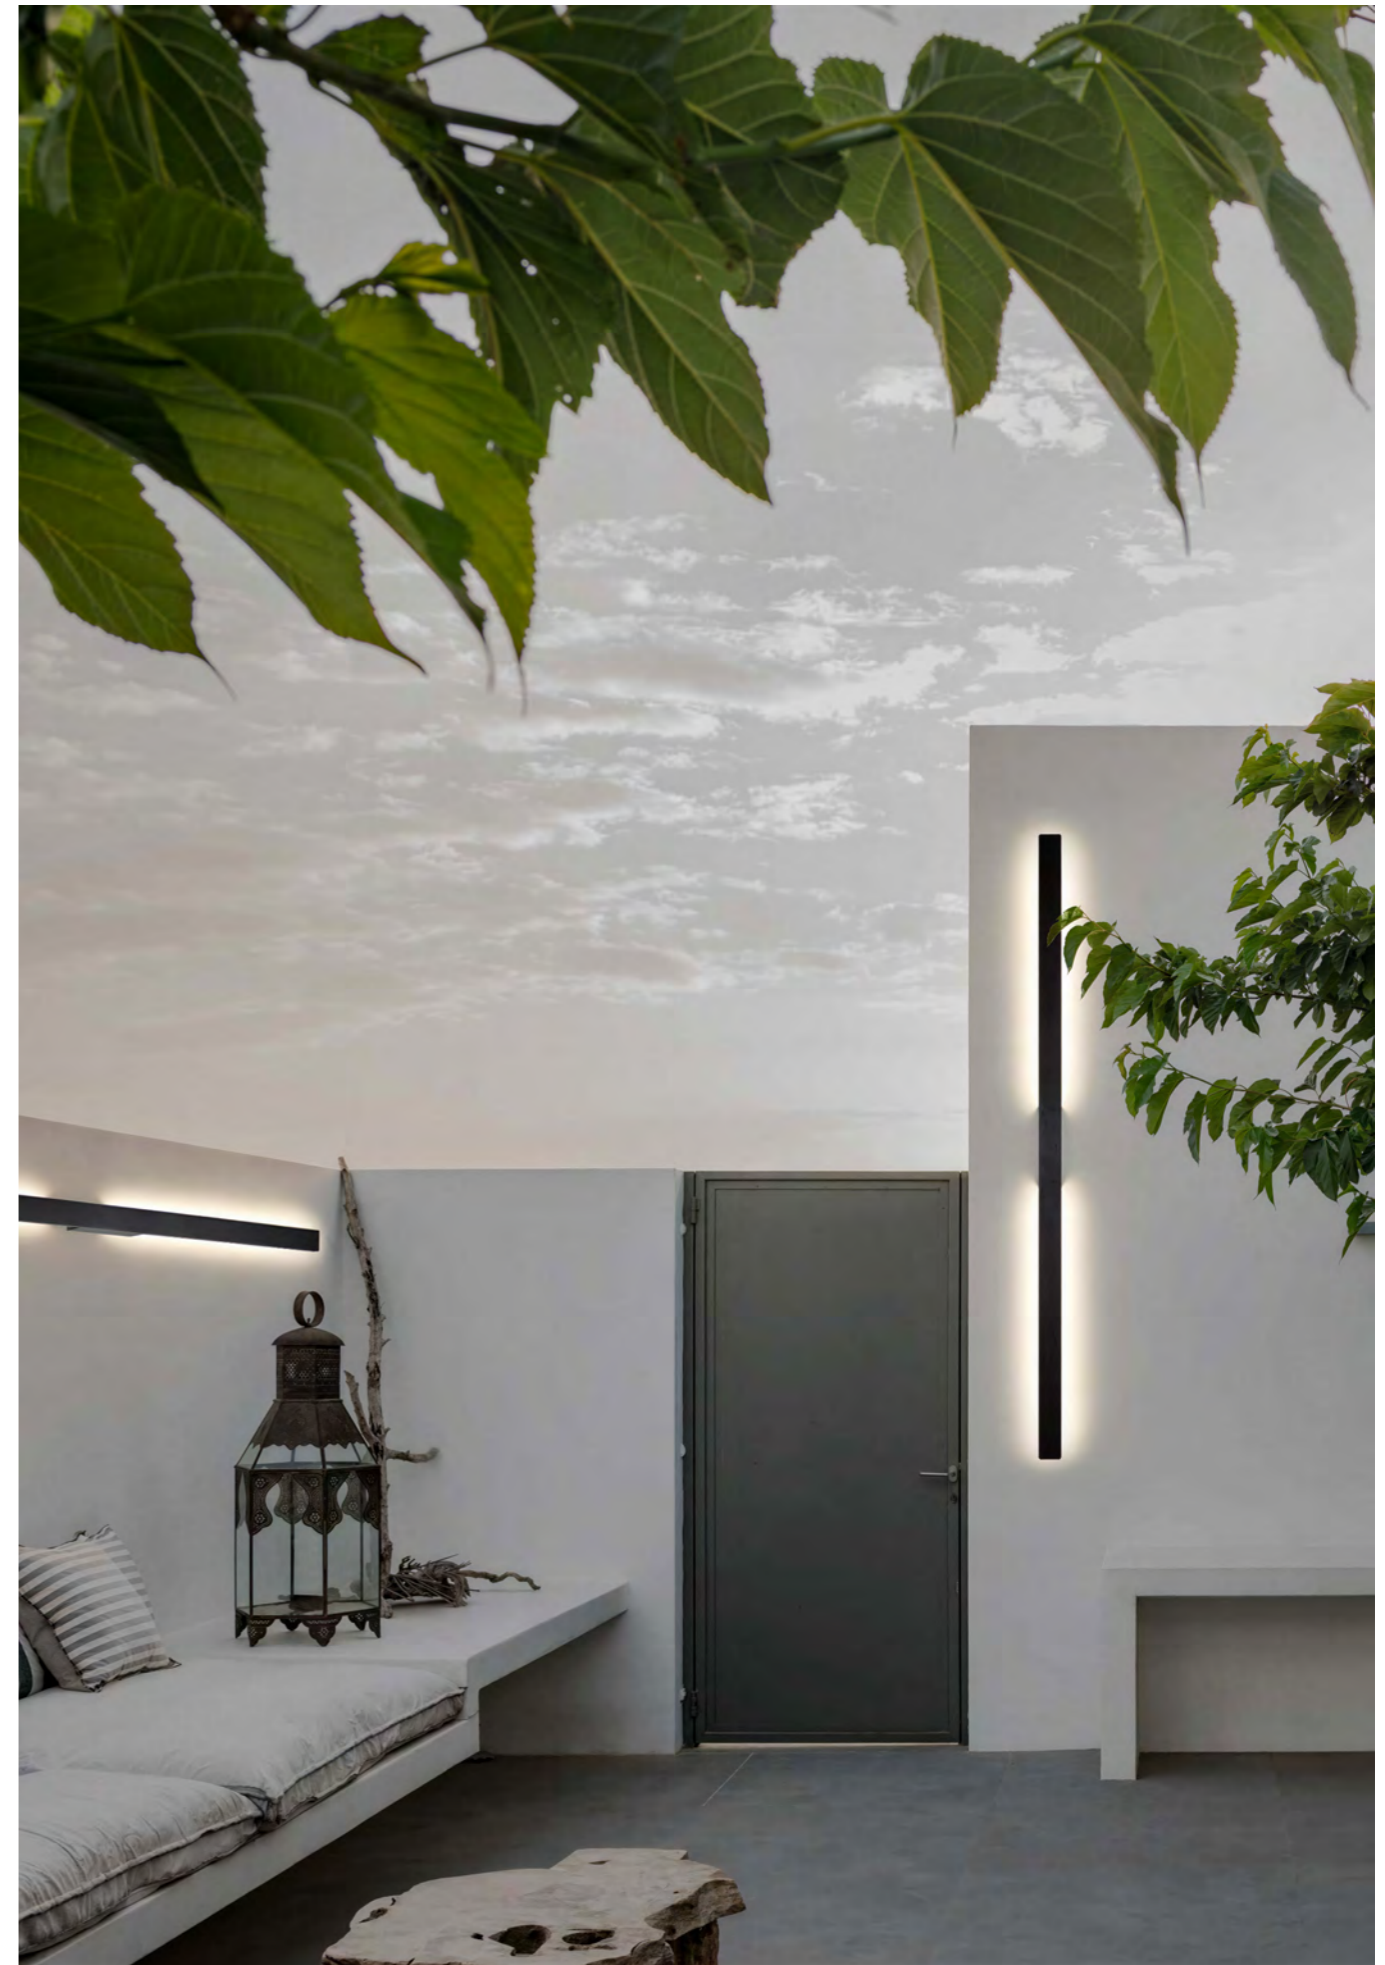

LENNART 100 IP54 3000/4000K

Code	Color	Finish	Material	Light Source	Lumens	Kelvins	Protection class
● AZ5696	black	matt	aluminium	1 x LED integrated, 18W	1625lm	3000K	IP54
● AZ7147	beige	matt	aluminium	1 x LED integrated, 18W	1625lm	3000K	IP54
● AZ5697	black	matt	aluminium	1 x LED integrated, 18W	1625lm	4000K	IP54
● AZ7148	beige	matt	aluminium	1 x LED integrated, 18W	1625lm	4000K	IP54

LENNART 150 IP54 3000/4000K

Code	Color	Finish	Material	Light Source	Lumens	Kelvins	Protection class
● AZ5698	black	matt	aluminium	1 x LED integrated, 18W	2342lm	3000K	IP54
● AZ7149	beige	matt	aluminium	1 x LED integrated, 18W	2342lm	3000K	IP54
● AZ5699	black	matt	aluminium	1 x LED integrated, 18W	2433lm	4000K	IP54
● AZ7150	beige	matt	aluminium	1 x LED integrated, 18W	2433lm	4000K	IP54