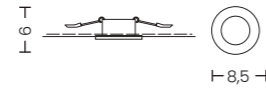

PUR 4 CCT SWITCH

Code	Color	Finish	Material	Light Source	Lumens	Kelvins	CCT	Type of control
● AZ6850	black	matt	aluminium / PVC	1 x LED integrated, 7W	570lm	2700/3000/4000/6500K	yes	CCT SWITCH
○ AZ6851	white	matt	aluminium / PVC	1 x LED integrated, 7W	570lm	2700/3000/4000/6500K	yes	CCT SWITCH
● AZ6852	chrome	shiny	aluminium / PVC	1 x LED integrated, 7W	570lm	2700/3000/4000/6500K	yes	CCT SWITCH