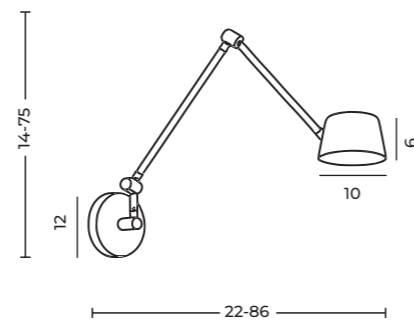

MOLLY WALL

Molly S Wall Beige
AZ6806

Molly S Wall

Code/Color	● AZ6805 black ● AZ6806 beige
Finish	matt
Material	aluminium / PVC
Light source	1 x LED integrated
Power	6W
Lumens	450lm
Kelvins	3000K
Dimmable	yes
Type of control	TOUCH DIMMER

Molly M Wall Bk

Code/Color	● AZ6807 black ● AZ6808 beige
Finish	matt
Material	aluminium / PVC
Light source	1 x LED integrated
Power	6W
Lumens	450lm
Kelvins	3000K
Dimmable	yes
Type of control	TOUCH DIMMER

MOLLY FLOOR DIMM

Molly Floor DIMM

Code/Color	● AZ6809 black ● AZ6810 beige
Finish	matt
Material	aluminium / PVC
Light source	1 x LED integrated
Power	6W
Lumens	450lm
Kelvins	3000K
Dimmable	yes
Type of control	TOUCH DIMMER