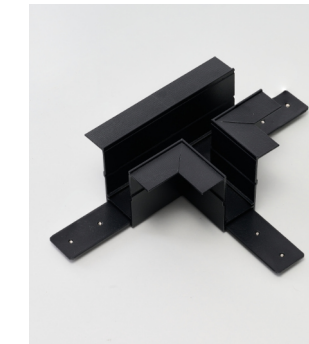

BETA TRACK MAGNETIC57 230V CONNECTOR T A GIPS1

Color/Code	● black	○ white	● beige
	AZ6702	AZ6705	AZ7386