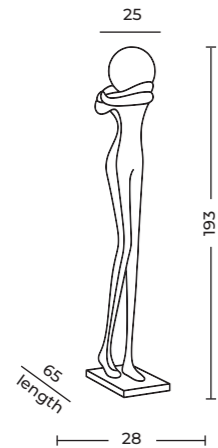

HESTIA BK

Hestia Bk
AZ6787

Hestia Bk

Code/Color

Finish

Material

Light source

- AZ6787 black / white
matt / matt
- FRP / aluminium / glass
- 1 x E27 only LED