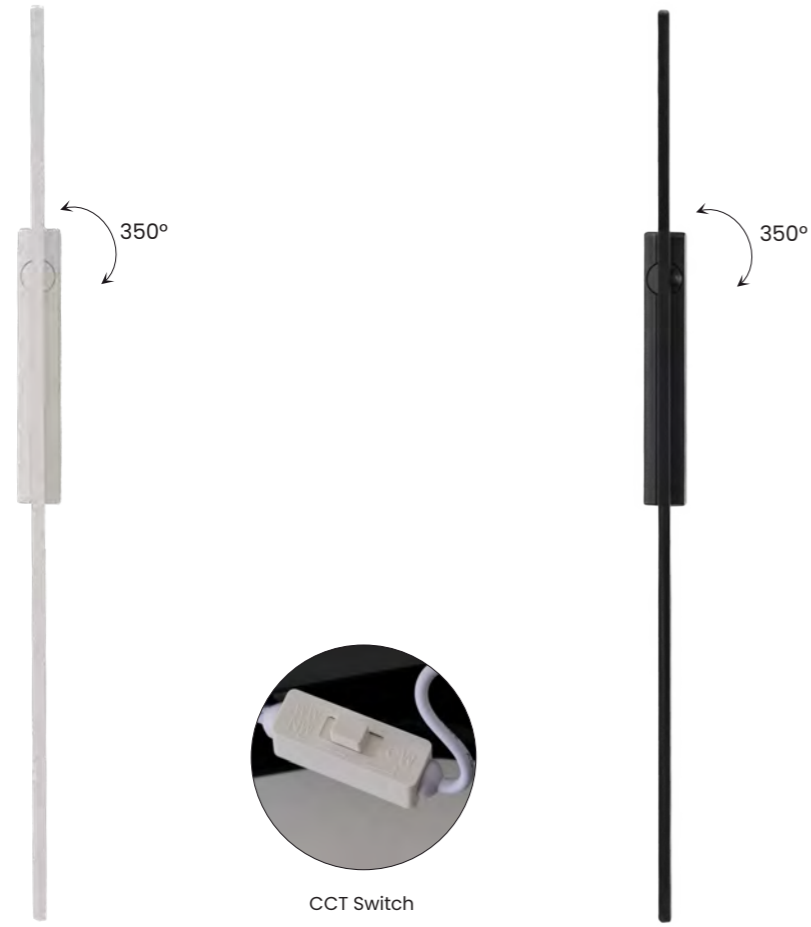

CASTOR WALL 70 CCT SWITCH

Castor Wall 70 CCT Switch WH
AZ7086

Castor Wall 70 CCT Switch BK
AZ7087

Castor Wall 70 CCT Switch

Code/Color	○ AZ7086 white ● AZ7087 black
Finish	matt
Material	aluminium / silicone
Light source	1 x LED integrated
Power	6W
Kelvins	3000 / 4000 / 6000K
CCT	yes
Type of control	CCT SWITCH