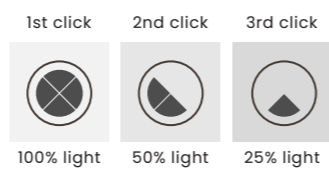

3-STEP DIMM SYSTEM

BARLETTA 60+100 PENDANT 3-STEP DIMM

Barletta 60+100 Pendant 3-Step DIMM Go
AZ6904

3-STEP DIMM SYSTEM

Barletta 60+100 Pendant 3-Step DIMM Go

- Code/Color ● AZ6904 rose gold / clear
- Finish shiny / shiny
- Material aluminium / crystal
- Light source 2 x LED integrated
- Power 180W
- Lumens 1m
- Kelvins 3000K
- Dimmable yes
- Type of control 3-STEP DIMMER