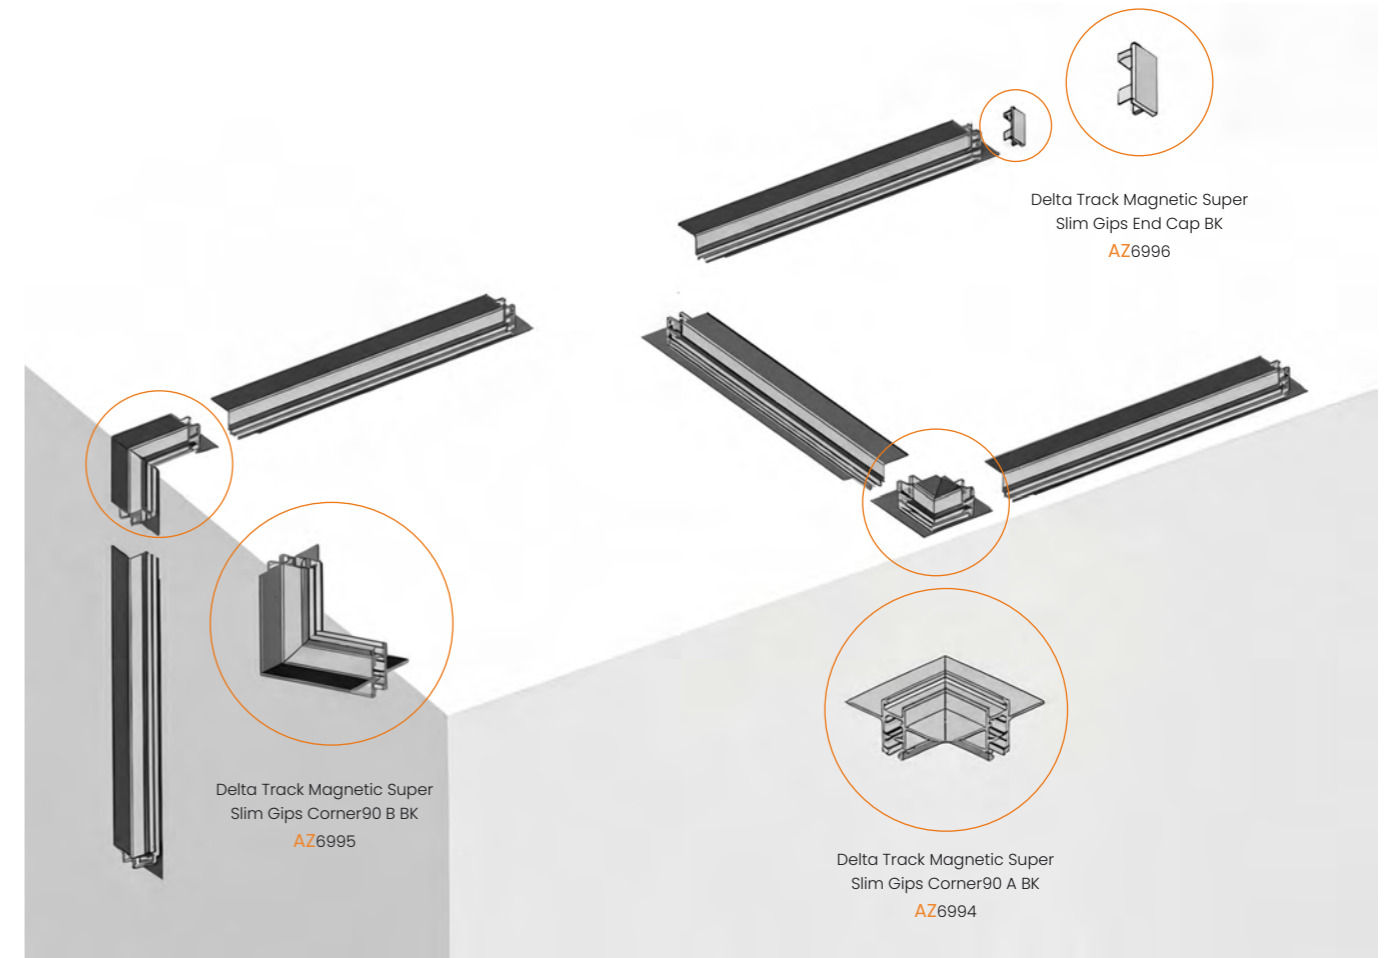

DELTA TRACK MAGNETIC SUPER SLIM GIPS

DELTA TRACK MAGNETIC SUPER SLIM GIPS (1m, 2m)

1. Length/Color/Code
2. 1m black **AZ6992**
   - 2m black **AZ6993**

DELTA TRACK MAGNETIC SUPER SLIM GIPS CORNER90 A BK

1. Color/Code
2. black **AZ6994**