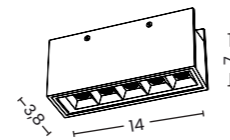

TRACK IP65 LIDO 10W 3000K

Light source	Power	Lumens
1x LED integrated	10W	600lm
Kelvins	CRI [Ra]	Beam angle
3000K	≥ 90	45°
Protection level	Material	
IP65	aluminium	

- black AZ6948
- white AZ6949

TRACK IP65 LIDO 20W 3000K

Light source	Power	Lumens
1x LED integrated	20W	1000lm
Kelvins	CRI [Ra]	Beam angle
3000K	≥ 90	45°
Protection level	Material	
IP65	aluminium	

- black AZ6953
- white AZ6952

TRACK IP65 LIDO 10W 4000K

Light source	Power	Lumens
1x LED integrated	10W	600lm
Kelvins	CRI [Ra]	Beam angle
4000K	≥ 90	45°
Protection level	Material	
IP65	aluminium	

- black AZ6950
- white AZ6951

TRACK IP65 LIDO 20W 4000K

Light source	Power	Lumens
1x LED integrated	20W	1000lm
Kelvins	CRI [Ra]	Beam angle
4000K	≥ 90	45°
Protection level	Material	
IP65	aluminium	

- black AZ6955
- white AZ6954