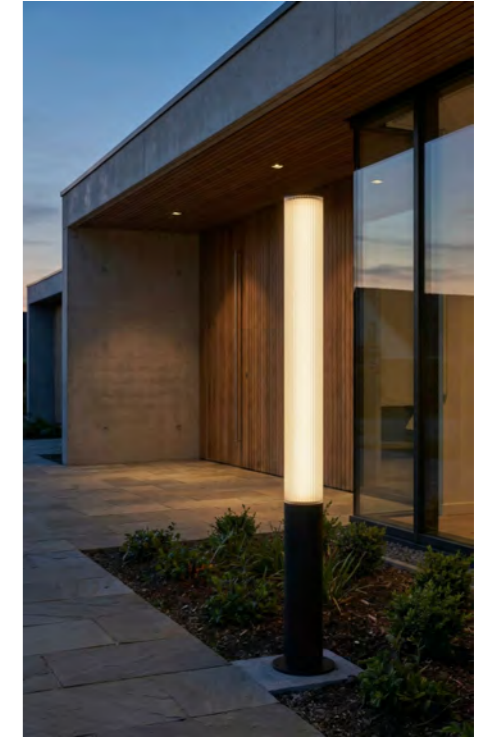

EBRO 105 IP65 25W 3000K BK

Code	Color	Finish	Material	Light Source	Lumens	Kelvins	Control Type	Protection class
● AZ6767	BLACK / CLEAR	matt / SHINY	ALUMINIUM / PVC	1 x LED integrated, 25W	2000lm	3000K	N/A	IP65