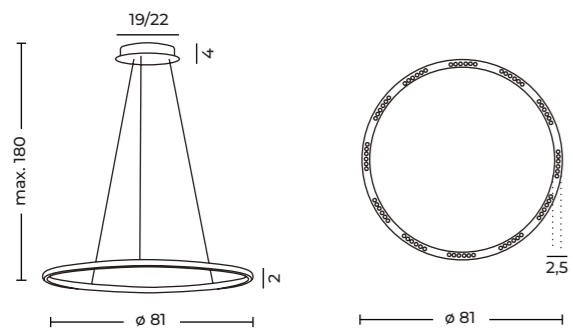

Apus 80 Bk

Code/Color	● AZ6532 black
Finish	matt
Material	aluminium / PVC
Light source	10 x LED integrated
Power	41W
Lumens	3174lm
Kelvins	3100K