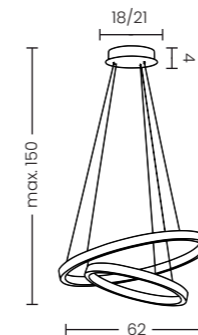

AZALEA 60+40 3-STEP DIMM BK

Azalea 60+40 3-Step DIMM Bk
AZ6773

3-STEP DIMM SYSTEM

Azalea 60+40 3-Step DIMM Bk

- Code/Color ● AZ6773 black / clear
- Finish brushed / shiny
- Material aluminium / crystal
- Light source 2 x LED integrated
- Power 41W
- Lumens 1967lm
- Kelvins 2906K
- Dimmable yes
- Type of control 3-STEP DIMMER