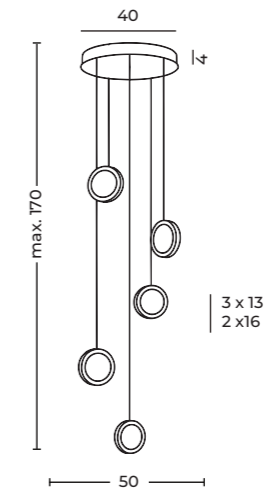

Euforia Pendant Round 5 3-Step DIMM Go

Code/Color	● AZ6738 gold / clear
Finish	shiny / shiny
Material	aluminium / acrylic
Light source	5 x LED integrated
Power	30W
Kelvins	3000K
Dimmable	yes
Type of control	3-STEP DIMMER