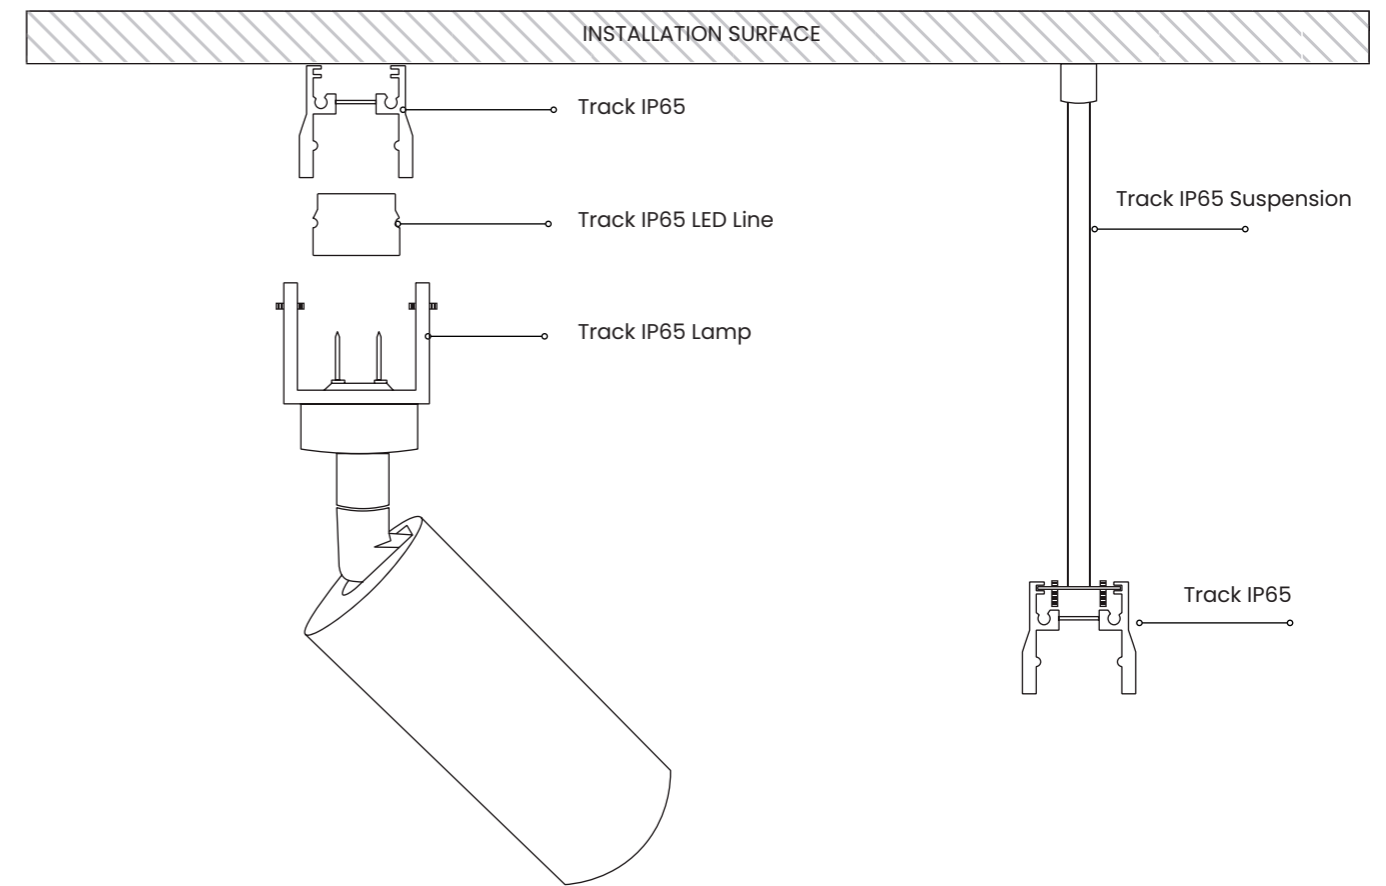

Track system IP65-INSTALLATION SCHEME