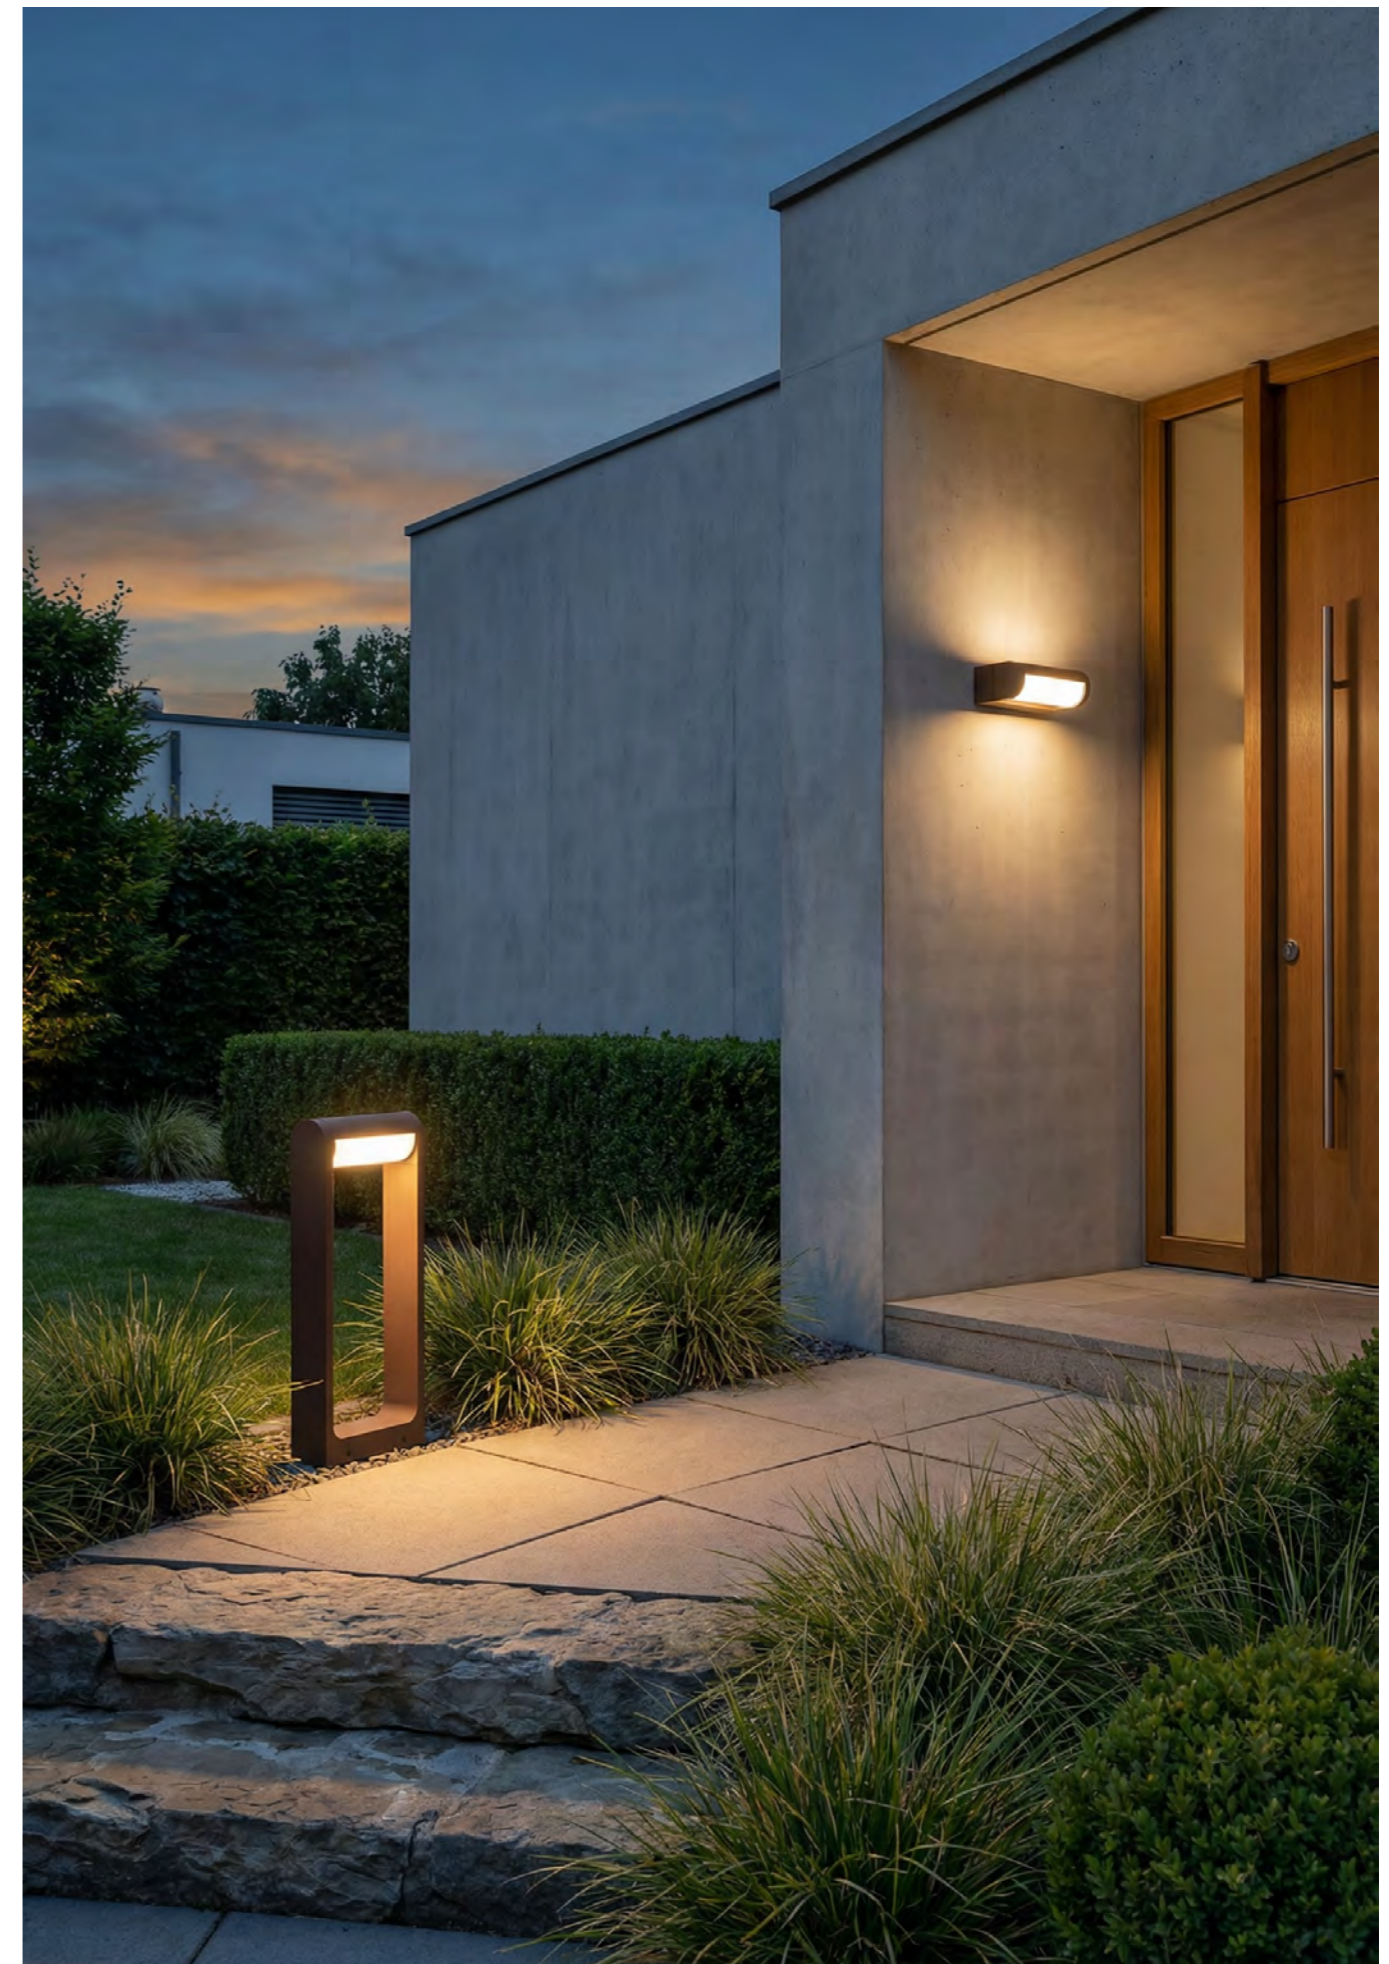

FRAME IP65 60 3000K

Code	Color	Finish	Material	Light Source	Lumens	Kelvins	Protection class
● AZ6631	corten	matt	aluminium / PVC	1 x LED integrated, 12W	960lm	3000K	IP65
● AZ6629	dark grey	matt	aluminium / PVC	1 x LED integrated, 12W	960lm	3000K	IP65
● AZ6762	black	matt	aluminium / PVC	1 x LED integrated, 12W	960lm	3000K	IP65

FRAME IP65 60 4000K

Code	Color	Finish	Material	Light Source	Lumens	Kelvins	Protection class
● AZ6632	corten	matt	aluminium / PVC	1 x LED integrated, 12W	960lm	4000K	IP65
● AZ6630	dark grey	matt	aluminium / PVC	1 x LED integrated, 12W	960lm	4000K	IP65
● AZ6763	black	matt	aluminium / PVC	1 x LED integrated, 12W	960lm	4000K	IP65