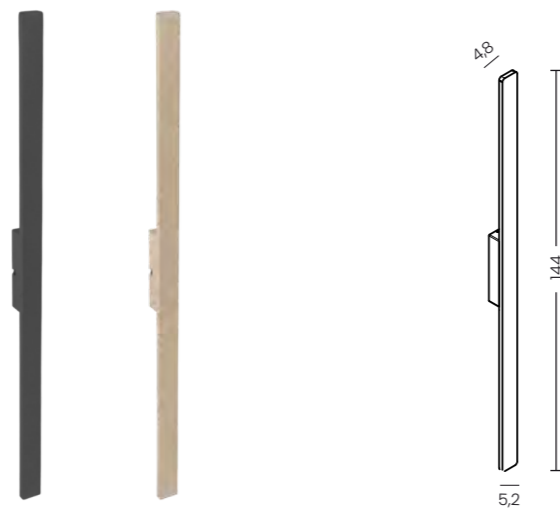

LENNART 150 IP54 3000/4000K

Code	Color	Finish	Material	Light Source	Lumens	Kelvins	Protection class
● AZ5698	black	matt	aluminium	1 x LED integrated, 18W	2342lm	3000K	IP54
● AZ7149	beige	matt	aluminium	1 x LED integrated, 18W	2342lm	3000K	IP54
● AZ5699	black	matt	aluminium	1 x LED integrated, 18W	2433lm	4000K	IP54
● AZ7150	beige	matt	aluminium	1 x LED integrated, 18W	2433lm	4000K	IP54