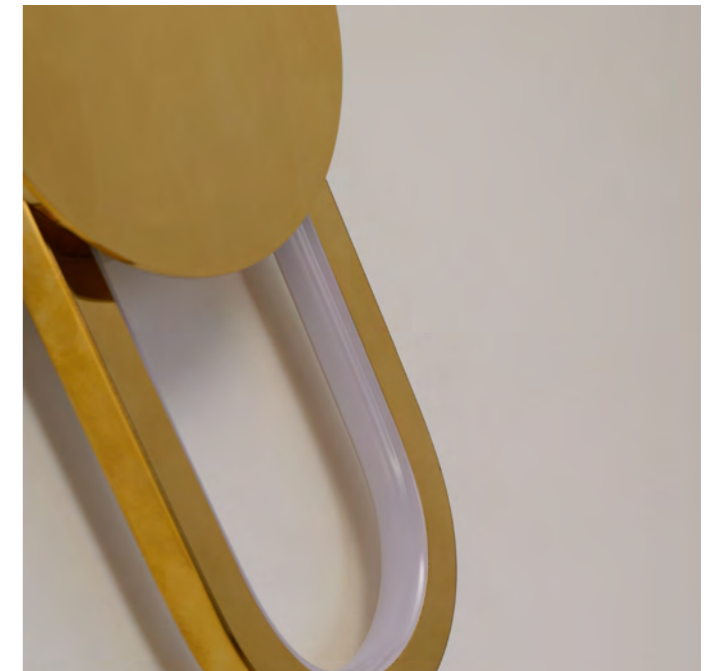

MEMPHIS PENDANT 3-STEP DIMM

Memphis Pendant 3-Step DIMM Bk
AZ6815

Memphis Pendant 3-Step DIMM Go
AZ6814

3-STEP DIMM SYSTEM

Memphis Pendant 3-Step DIMM

- Code/Color: ● AZ6814 gold
- AZ6815 black
- Finish: gold / shiny, black / matt
- Material: aluminium / silicone
- Light source: 2 x LED integrated
- Power: 55W
- Lumens: 2580lm
- Kelvins: 2800K
- Dimmable: yes
- Type of control: 3-STEP DIMMER