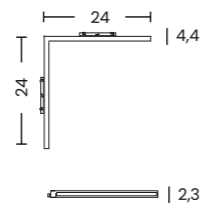

ALFA SAGA TRACK MAGNETIC 2LINE CORNER B 24W CCT SWITCH DIMM

Voltage ~ 48V	Lumens 672 / 764lm	Beam angle 69°
Light source 1x LED integrated	Kelvins 2900 / 4000 / 7160K	Power 24W
Protection level IP20	Type of control CCT SWITCH	Material aluminium / PVC
Finish matt		

- black _____ AZ6245
- white _____ AZ6507