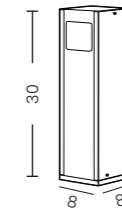

OUTDOOR PLUG 2kW IP54 BK