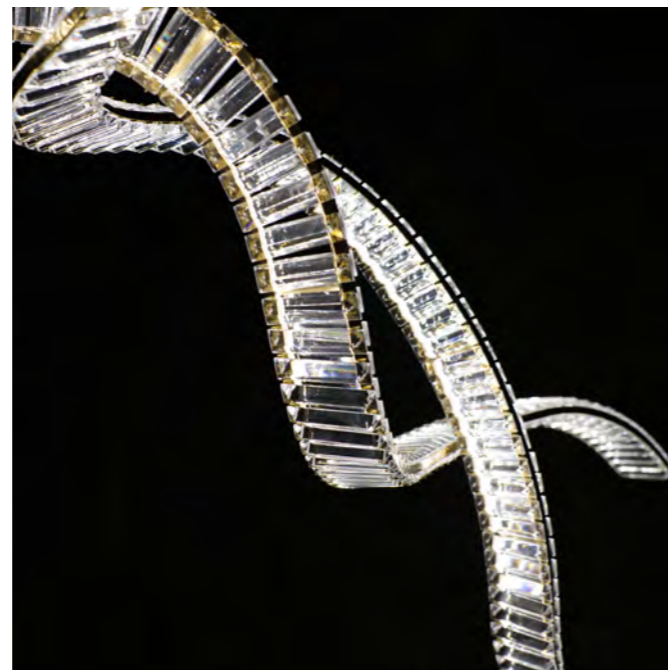

SPARK SPIRAL XXL CCT SWITCH DIMM

Spark Spiral XXL CCT Switch DIMM Go
AZ6898

Spark Spiral XXL CCT Switch DIMM Ch
AZ6897

Spark Spiral XXL CCT Switch DIMM Ch

Code/Color	● AZ6897 chrome / clear
Code/Color	● AZ6898 gold / clear
Finish	shiny / shiny
Material	aluminium / crystal
Light source	2 x LED integrated
Power	280W
Kelvins	3000 / 3500 / 4000K
Dimmable	yes
CCT	yes
Type of control	CCT SWITCH, TRIAC DIMMER