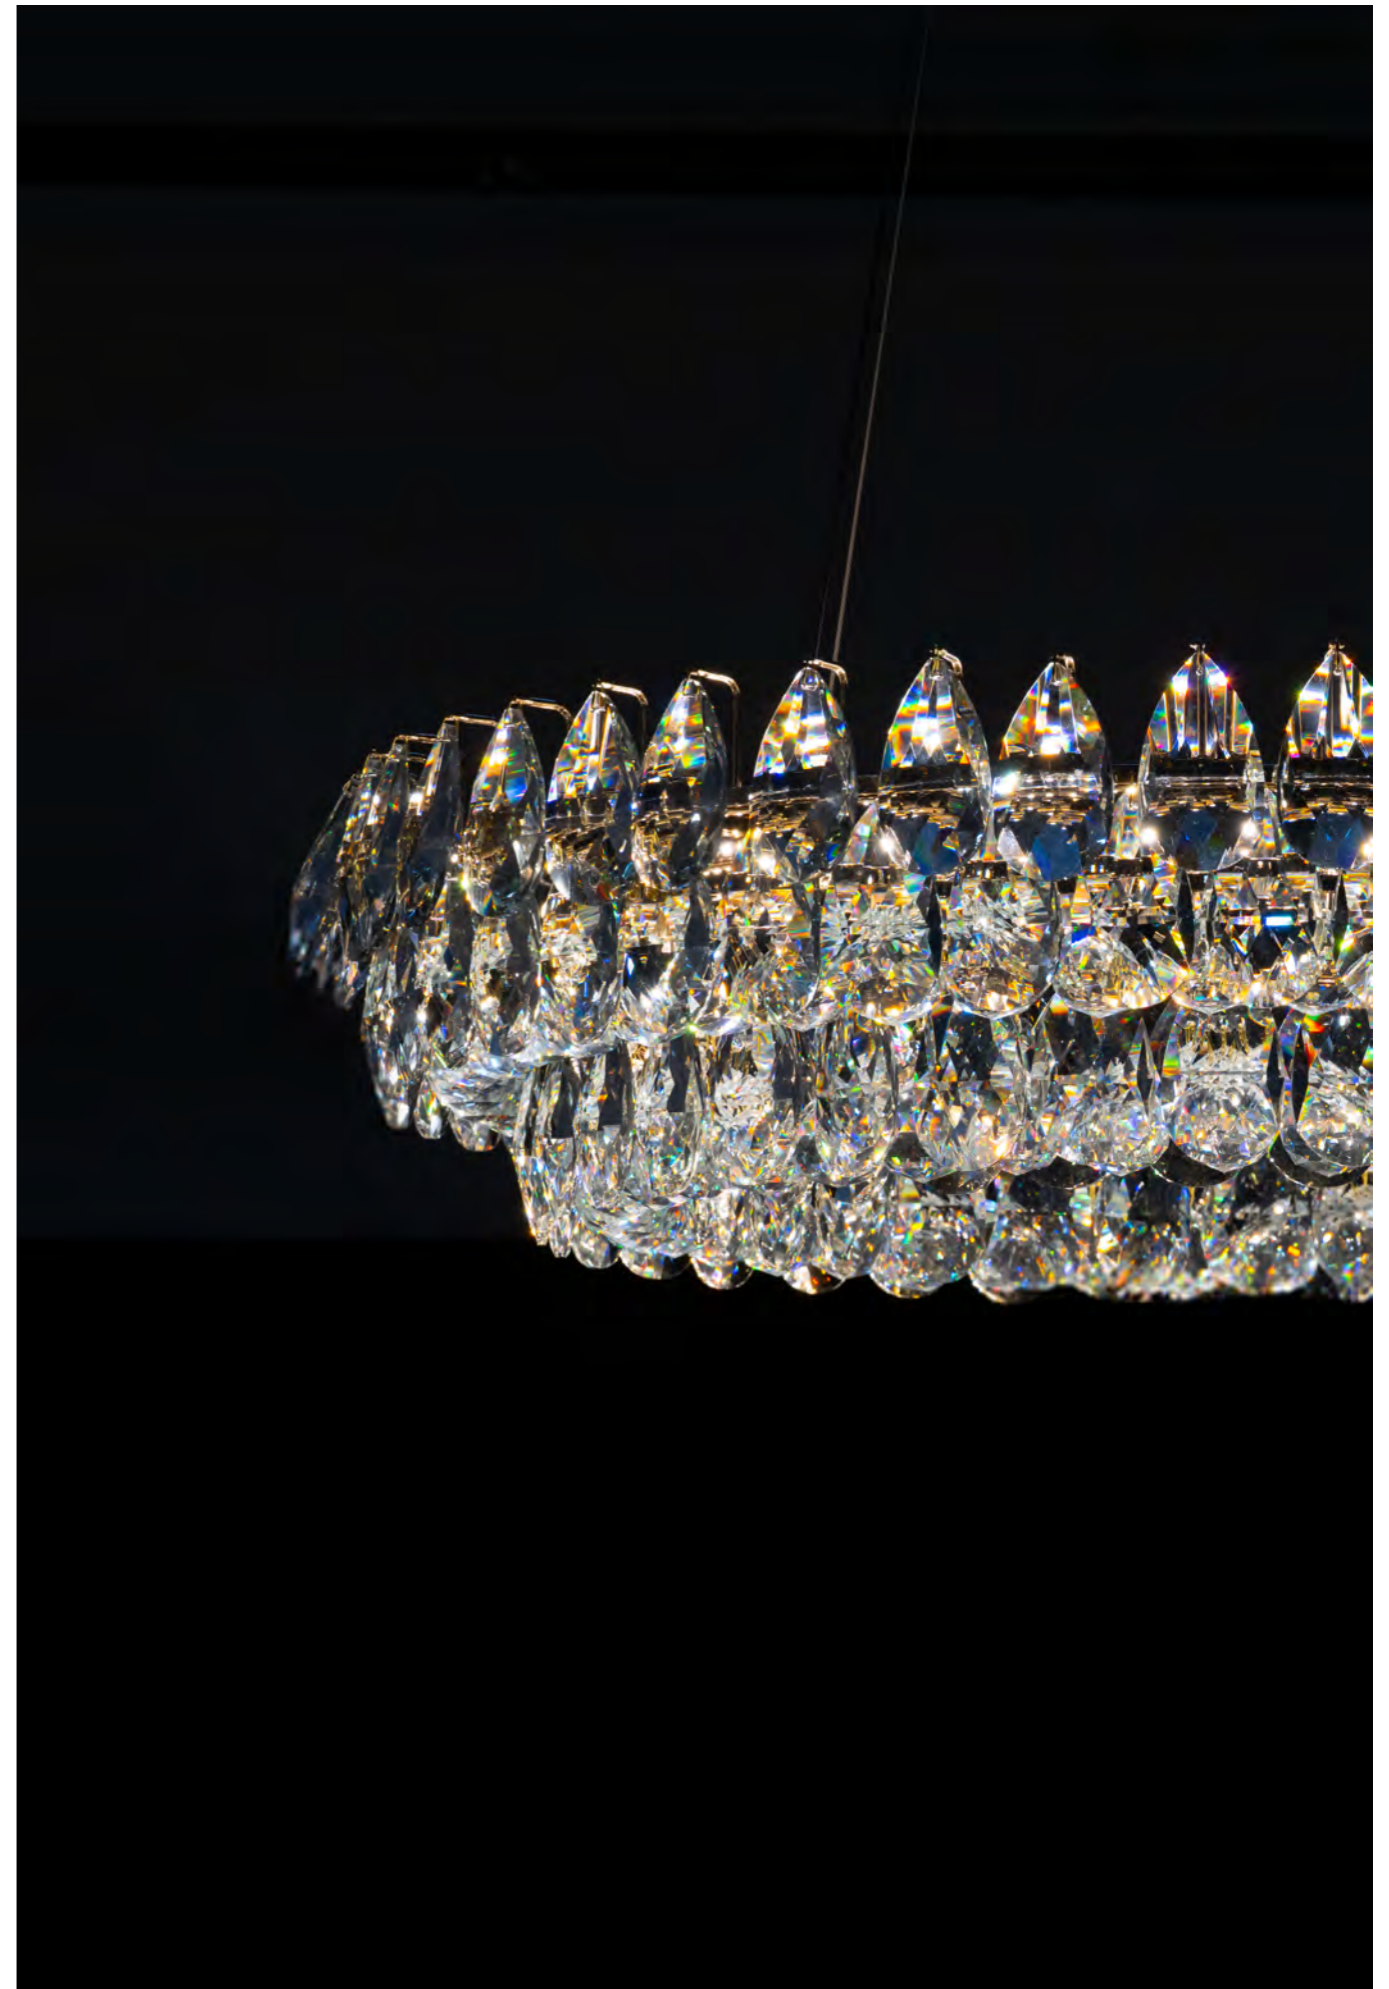

3-STEP DIMM SYSTEM

Barletta 60+100 Pendant 3-Step DIMM Go

- Code/Color ● AZ6904 rose gold / clear
- Finish shiny / shiny
- Material aluminium / crystal
- Light source 2 x LED integrated
- Power 180W
- Lumens 1m
- Kelvins 3000K
- Dimmable yes
- Type of control 3-STEP DIMMER