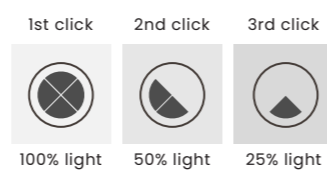

3-STEP DIMM SYSTEM