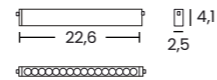

Voltage 230V	Lumens 1033lm	Light source 1x LED integrated
Kelvins 3000 - 6000K	Power 9W	Protection level IP20
Type of control BLUETOOTH	Material aluminium / PVC	Finish matt

- black AZ5175
- white AZ7244
- beige AZ7337