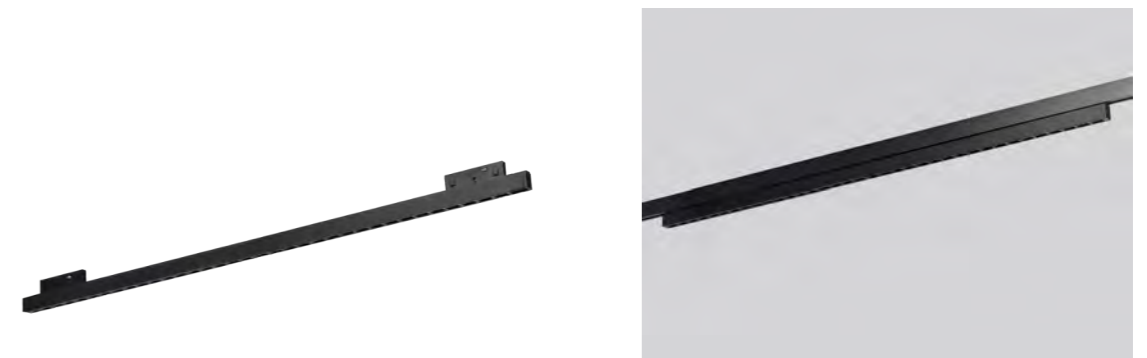

DELTA KIRKA TRACK MAGNETIC SUPER SLIM 16W CCT BK

Voltage 48V	Lumens 1200lm	Light source 1x LED integrated
Kelvins 3000/4000/6000K	Power 15W	Protection level IP20
Type of control CCT	Material aluminium / PVC	Finish matt

● black AZ5400