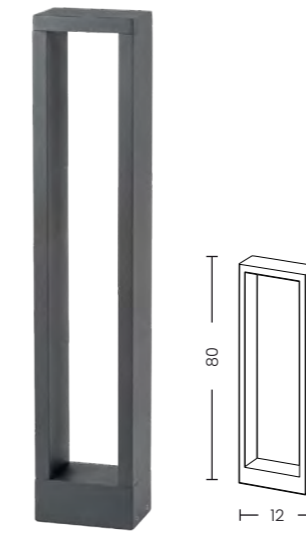

CAVALIO IP65 80 3000K DGR