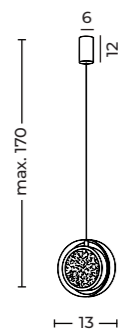

Euforia 13 Pendant 1

Code/Color	● AZ6734 gold / clear ● AZ6797 chrome / clear
Finish	shiny / shiny
Material	aluminium / acrylic
Light source	1 x LED integrated
Power	6W
Lumens	450lm
Kelvins	3000K