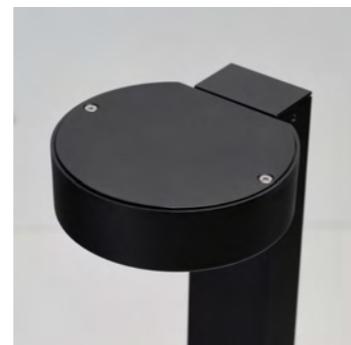

FIGARO 650 3000K IP54 BK