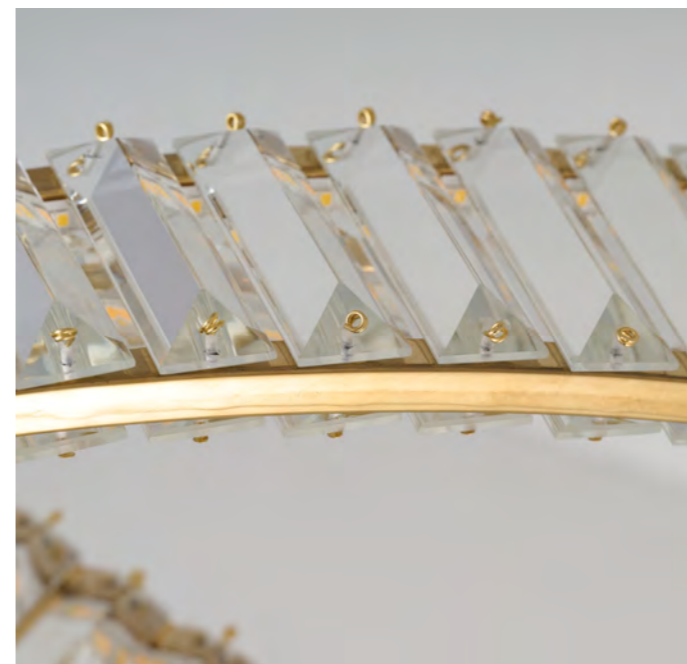

1. **Spark Waves Pendant 150 CCT DIMM + Remote Control**
2. Code/Color ● AZ6564 chrome / clear
   - Code/Color ● AZ6565 gold / clear
   - Finish shiny / shiny
   - Material aluminium / glass
   - Light source 2 x LED integrated
   - Power 97W
   - Lumens 5738lm
   - Kelvins 3000 - 4000K
   - Dimmable yes
   - CCT yes
   - Remote Control yes
   - Type of control REMOTE CONTROL