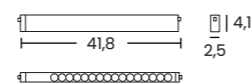

Voltage 230V	Lumens 1962lm	Light source 1x LED integrated
Kelvins 3000 - 6000K	Power 18W	Protection level IP20
Type of control BLUETOOTH	Material aluminium / PVC	Finish matt

- black AZ5176
- white AZ7243
- beige AZ7338