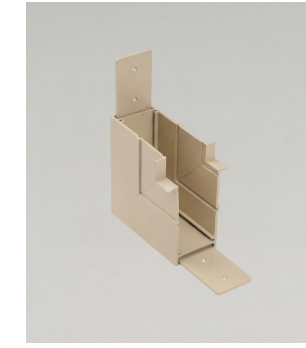

BETA TRACK MAGNETIC50 EASYFIX 230V CORNER90 B

Color/Code ● black _____ AZ6073
● beige _____ AZ7382