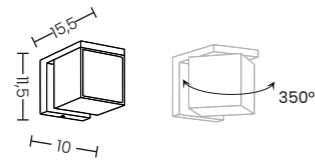

CUBIC IP54 18W 3000K