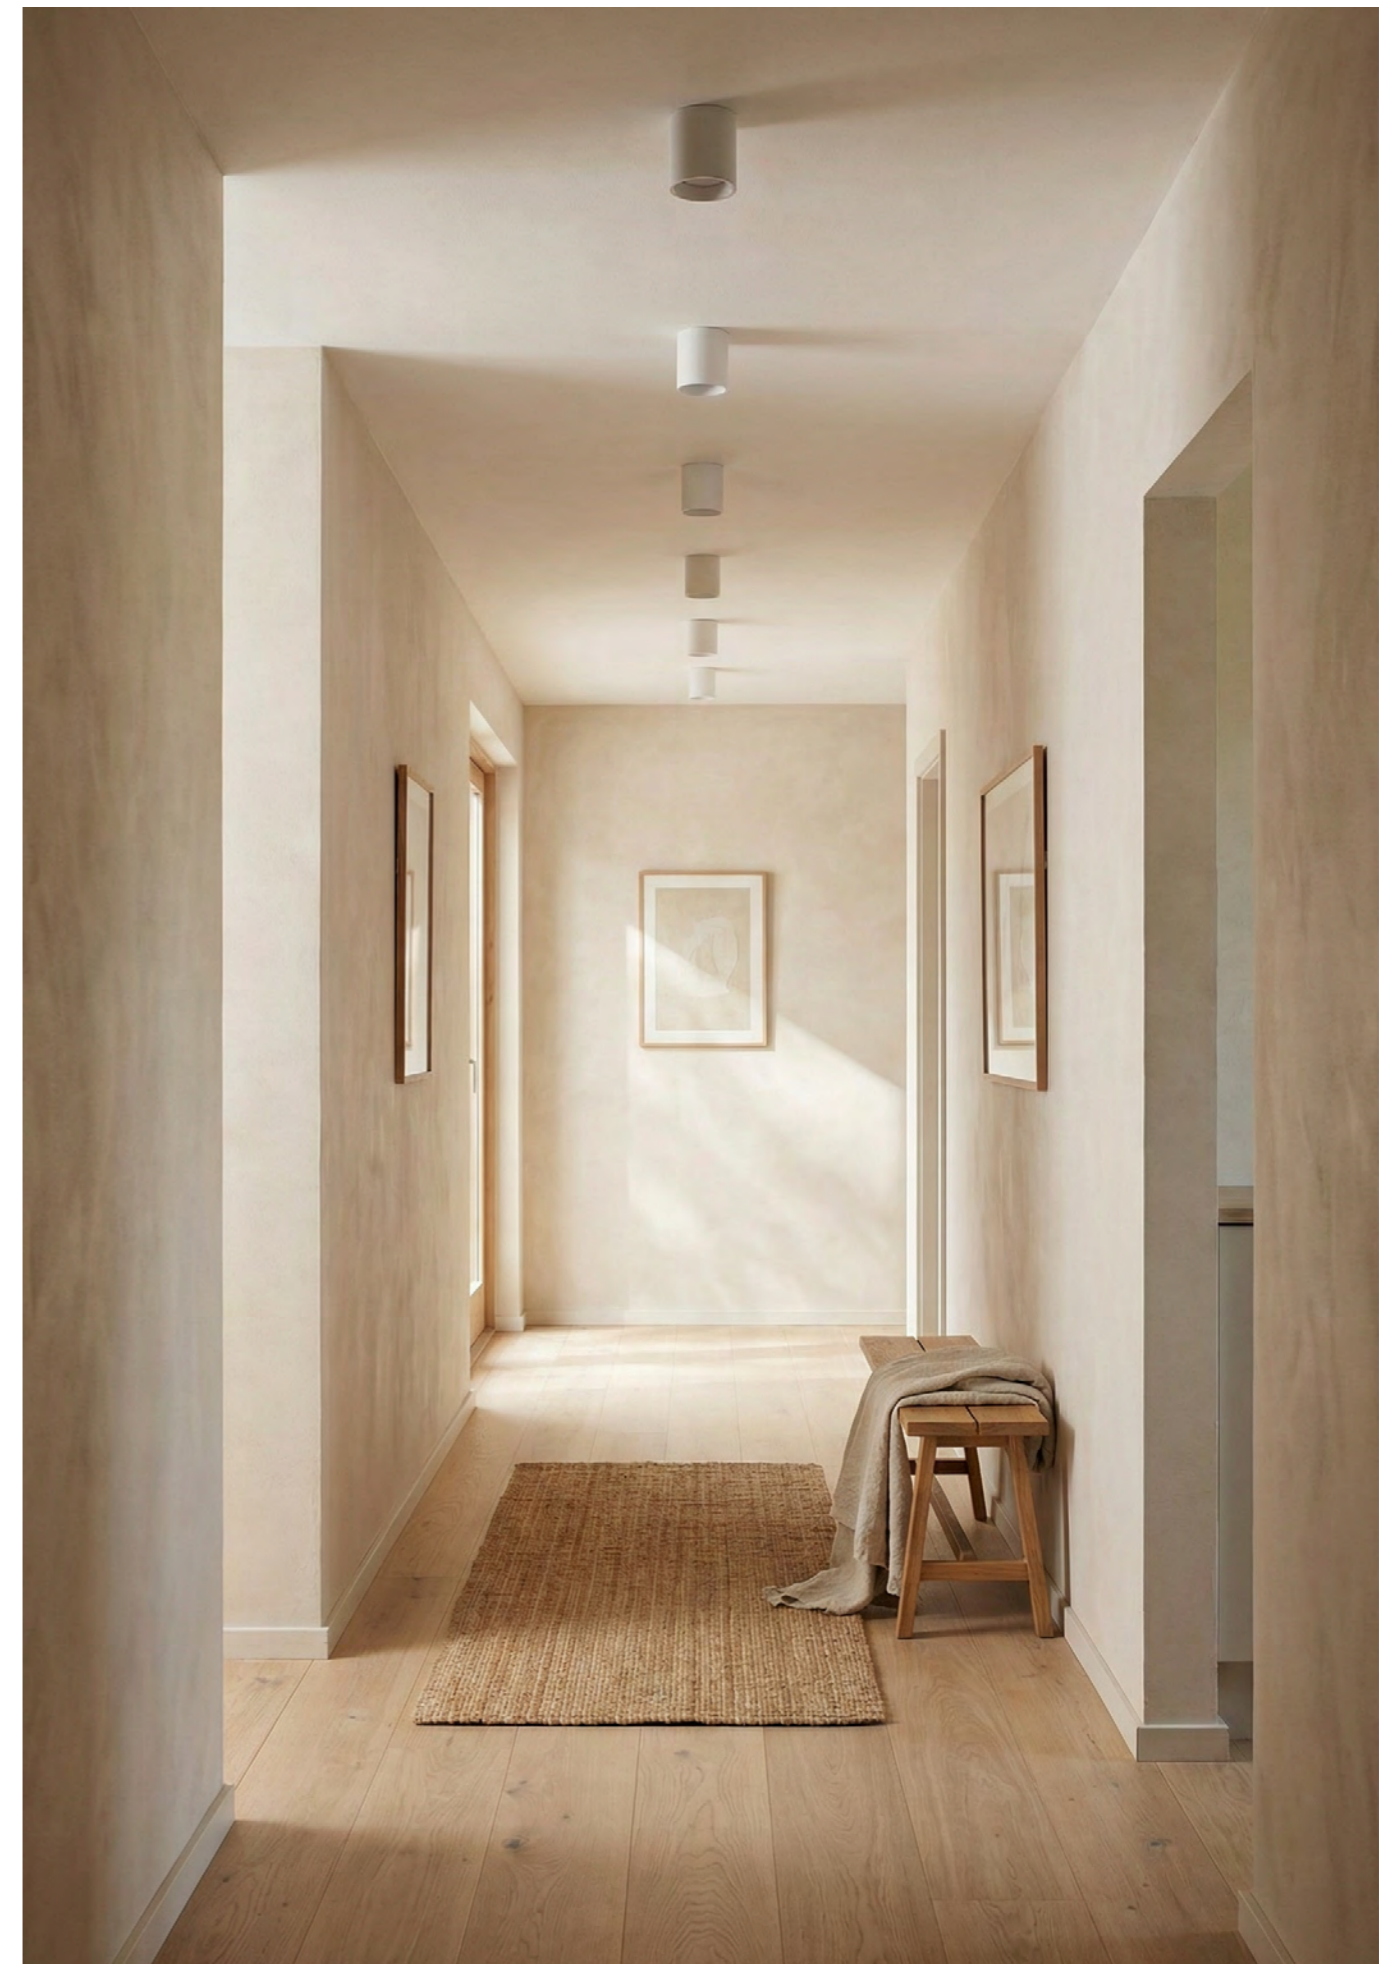

BABIL 10W CCT SWITCH

Code	Color	Finish	Material	Light Source	Lumens	Kelvins	Protection class
○ AZ6554	white	matt	aluminium / PVC	1 x LED integrated, 10W	879lm	3000/4000K	IP20

BABIL 15W CCT SWITCH

Code	Color	Finish	Material	Light Source	Lumens	Kelvins	Protection class
○ AZ6547	white	matt	aluminium	1 x LED integrated, 15W	1294lm	3000/4000K	IP20