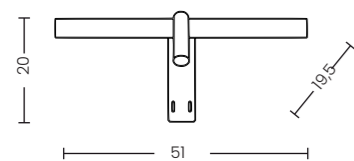

CASTOR WALL 70 CCT SWITCH

Castor Wall 70 CCT Switch WH
AZ7086

Castor Wall 70 CCT Switch BK
AZ7087

Castor Wall 70 CCT Switch

Code/Color	○ AZ7086 white ● AZ7087 black
Finish	matt
Material	aluminium / silicone
Light source	1 x LED integrated
Power	6W
Kelvins	3000 / 4000 / 6000K
CCT	yes
Type of control	CCT SWITCH