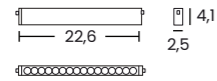

BETA KIRA 230V TRACK MAGNETIC 9W 3000/4000K