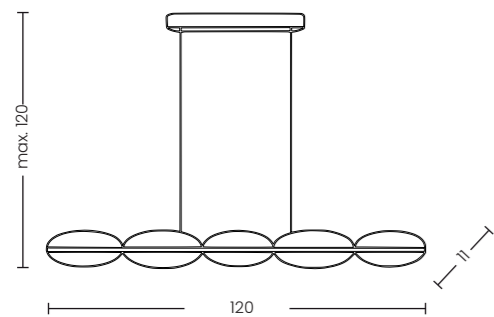

POND 120 PENDANT 3-STEP DIMM CHAMPAGNE & POND 40 WALL CHAMPAGNE

Pond 120 Pendant 3-Step DIMM Champagne
AZ6782

3-STEP DIMM SYSTEM

Pond 120 Pendant 3-Step DIMM Champagne

- Code/Color: ● AZ6782 champagne / clear
- Finish: matt / shiny
- Material: aluminium / acrylic
- Light source: 1 x LED integrated
- Power: 58W
- Lumens: 3742lm
- Kelvins: 3000K
- Dimmable: yes
- Type of control: 3-STEP DIMMER

Pond 40 Wall Champagne

- Code/Color: ● AZ6781 champagne / clear
- Finish: matt / shiny
- Material: aluminium / acrylic
- Light source: 1 x LED integrated
- Power: 12W
- Lumens: 887lm
- Kelvins: 3000K