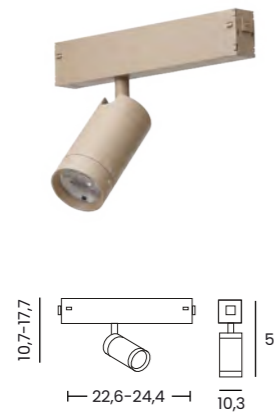

BETA OPTICA 230V TRACK MAGNETIC 10W 3000/4000K

Voltage 230V	Kelvins / Lumens 3000K 805lm 4000K 847lm	Light source 1x LED integrated
Power 10W	Beam angle 15-38°	Protection level IP20
Type of control dimmable	Tilt 90°	Rotation 360°
Material aluminium / PVC	Finish matt	

- 3000K black _____ AZ5198
- 4000K black _____ AZ5197
- 3000K beige _____ AZ7360
- 4000K beige _____ AZ7359

Voltage 230V	Kelvins / Lumens 3000K 635lm 4000K 654lm	Light source 1x LED integrated
Power 10W	Beam angle 24°	Protection level IP20
Material aluminium / PVC	Finish matt	

- 3000K black _____ AZ5203
- 4000K black _____ AZ5204
- 3000K beige _____ AZ7365
- 4000K beige _____ AZ7366